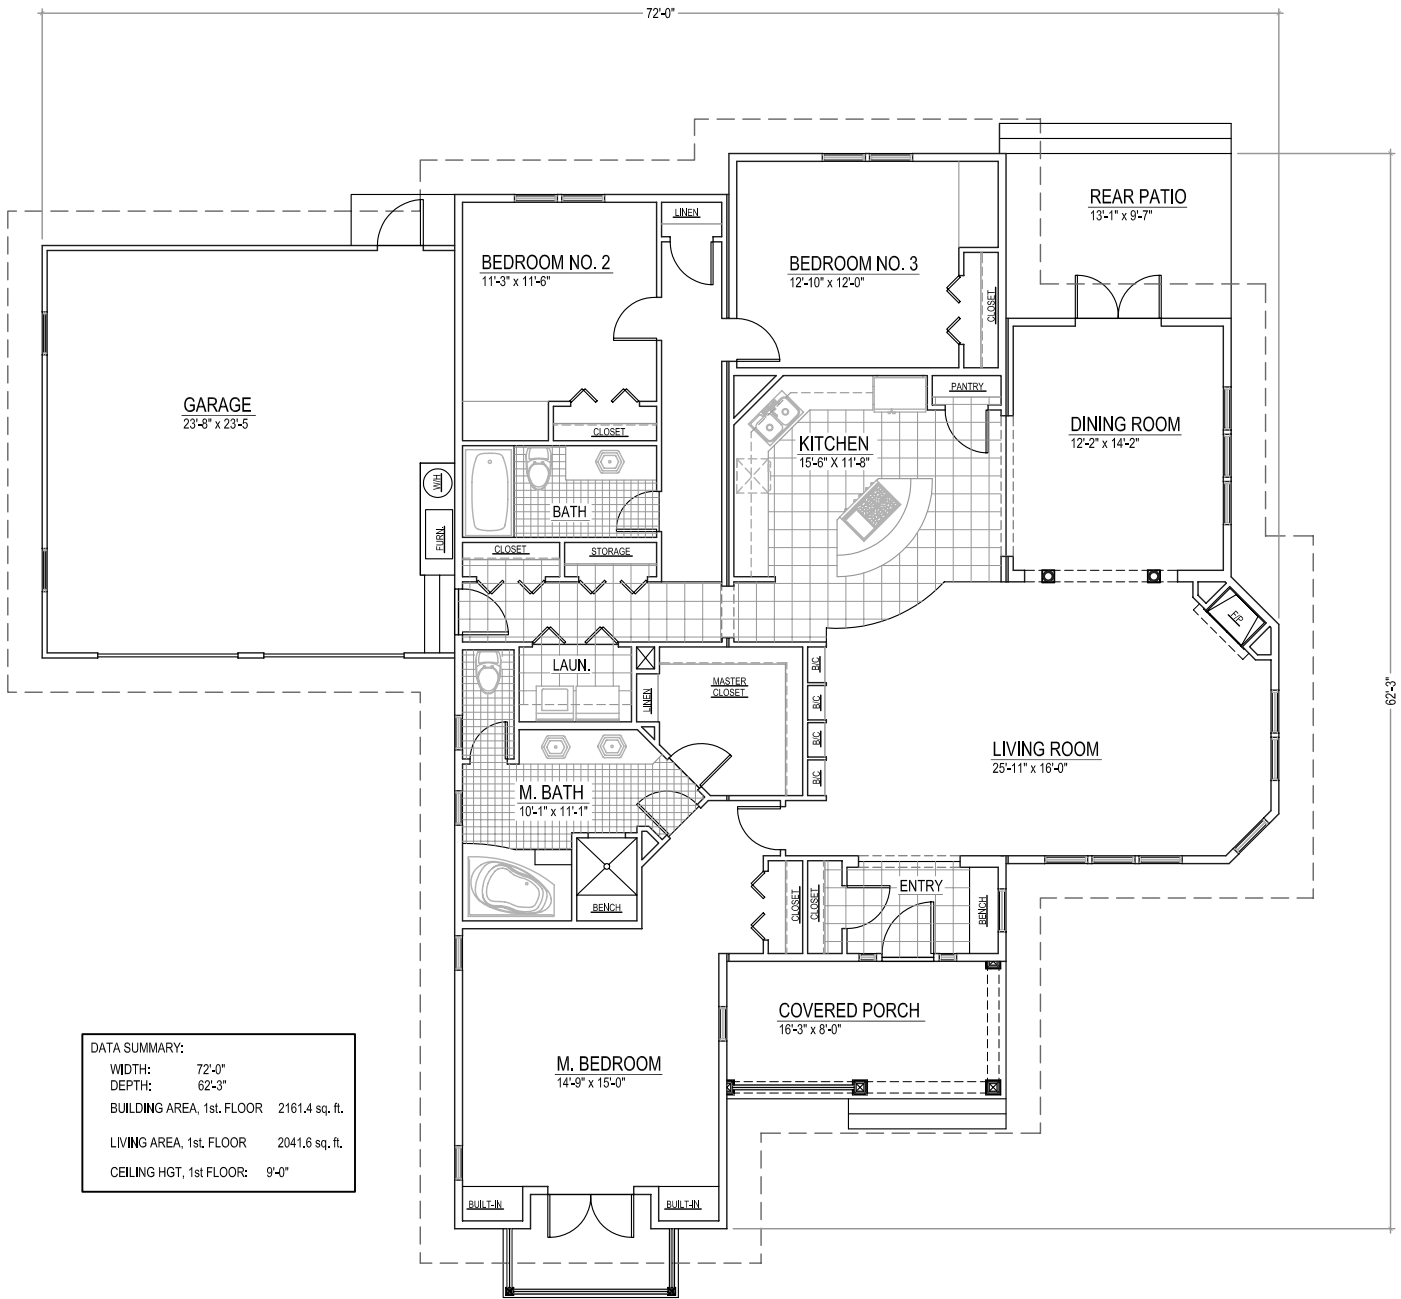

THE WORTHINGTON, FRONT ELEVATION

© 2004 WJG and ASSOCIATES, LLC

SCALE: 1/4 IN. = 1.0 FOOT

THE WORTHINGTON, RIGHT ELEVATION, FACING

© 2004 WJG and ASSOCIATES, LLC

SCALE: 1/4 IN. = 1.0 FOOT

THE WORTHINGTON, LEFT ELEVATION, FACING

©2004 WJG and ASSOCIATES, LLC

SCALE: 1/4 IN. = 1.0 FOOT

THE WORTHINGTON, REAR ELEVATION

© 2004 WJG and ASSOCIATES, LLC

SCALE: 1/4 IN. = 1.0 FOOT

THE WORTHINGTON, FIRST FLOOR PLAN