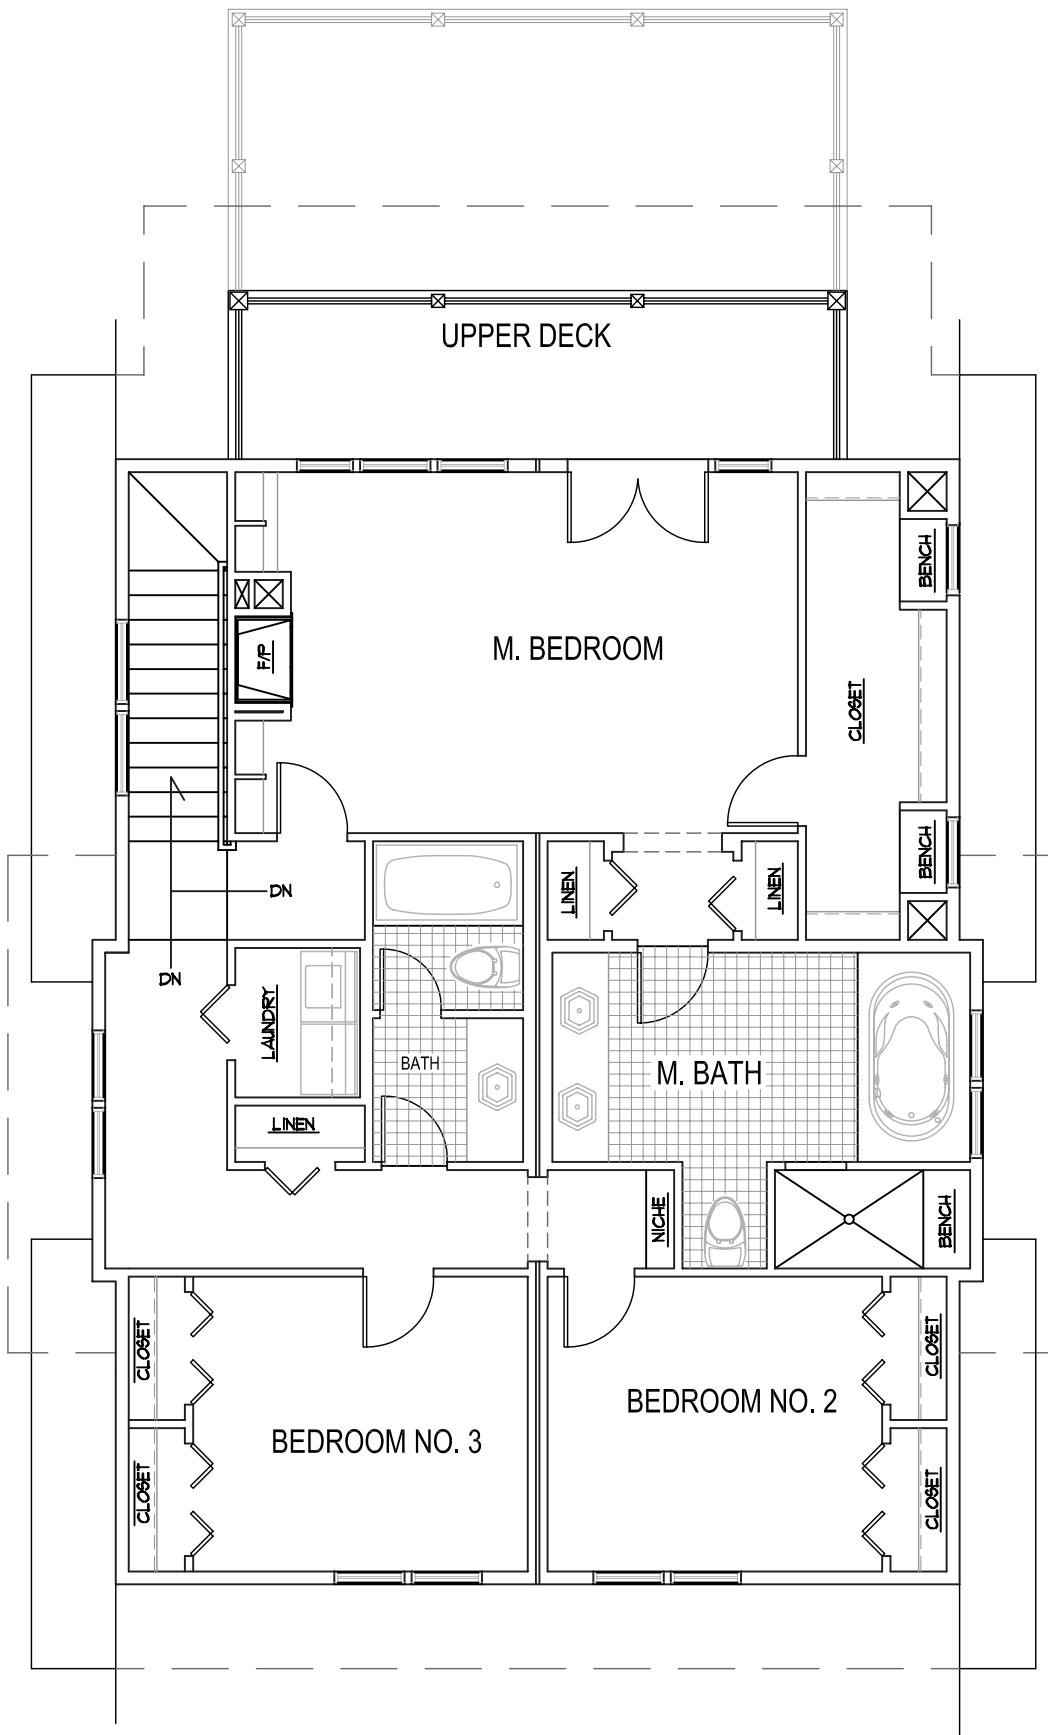

TELLURIDE, FRONT ELEVATION

© 2004 GARNETT DESIGN GROUP

SCALE: 1/4 IN. = 10 FT.

TELLURIDE, LEFT ELEVATION, FACING

© 2004 GARNETT DESIGN GROUP

SCALE: 1/4 IN. = 10 FT.

TELLURIDE, REAR ELEVATION

TELLURIDE, RIGHT ELEVATION, FACING

© 2004 GARNETT DESIGN GROUP

SCALE: 1/4 IN. = 10 FT.

TELLURIDE, FIRST FLOOR PLAN

TELLURIDE, SECOND FLOOR PLAN