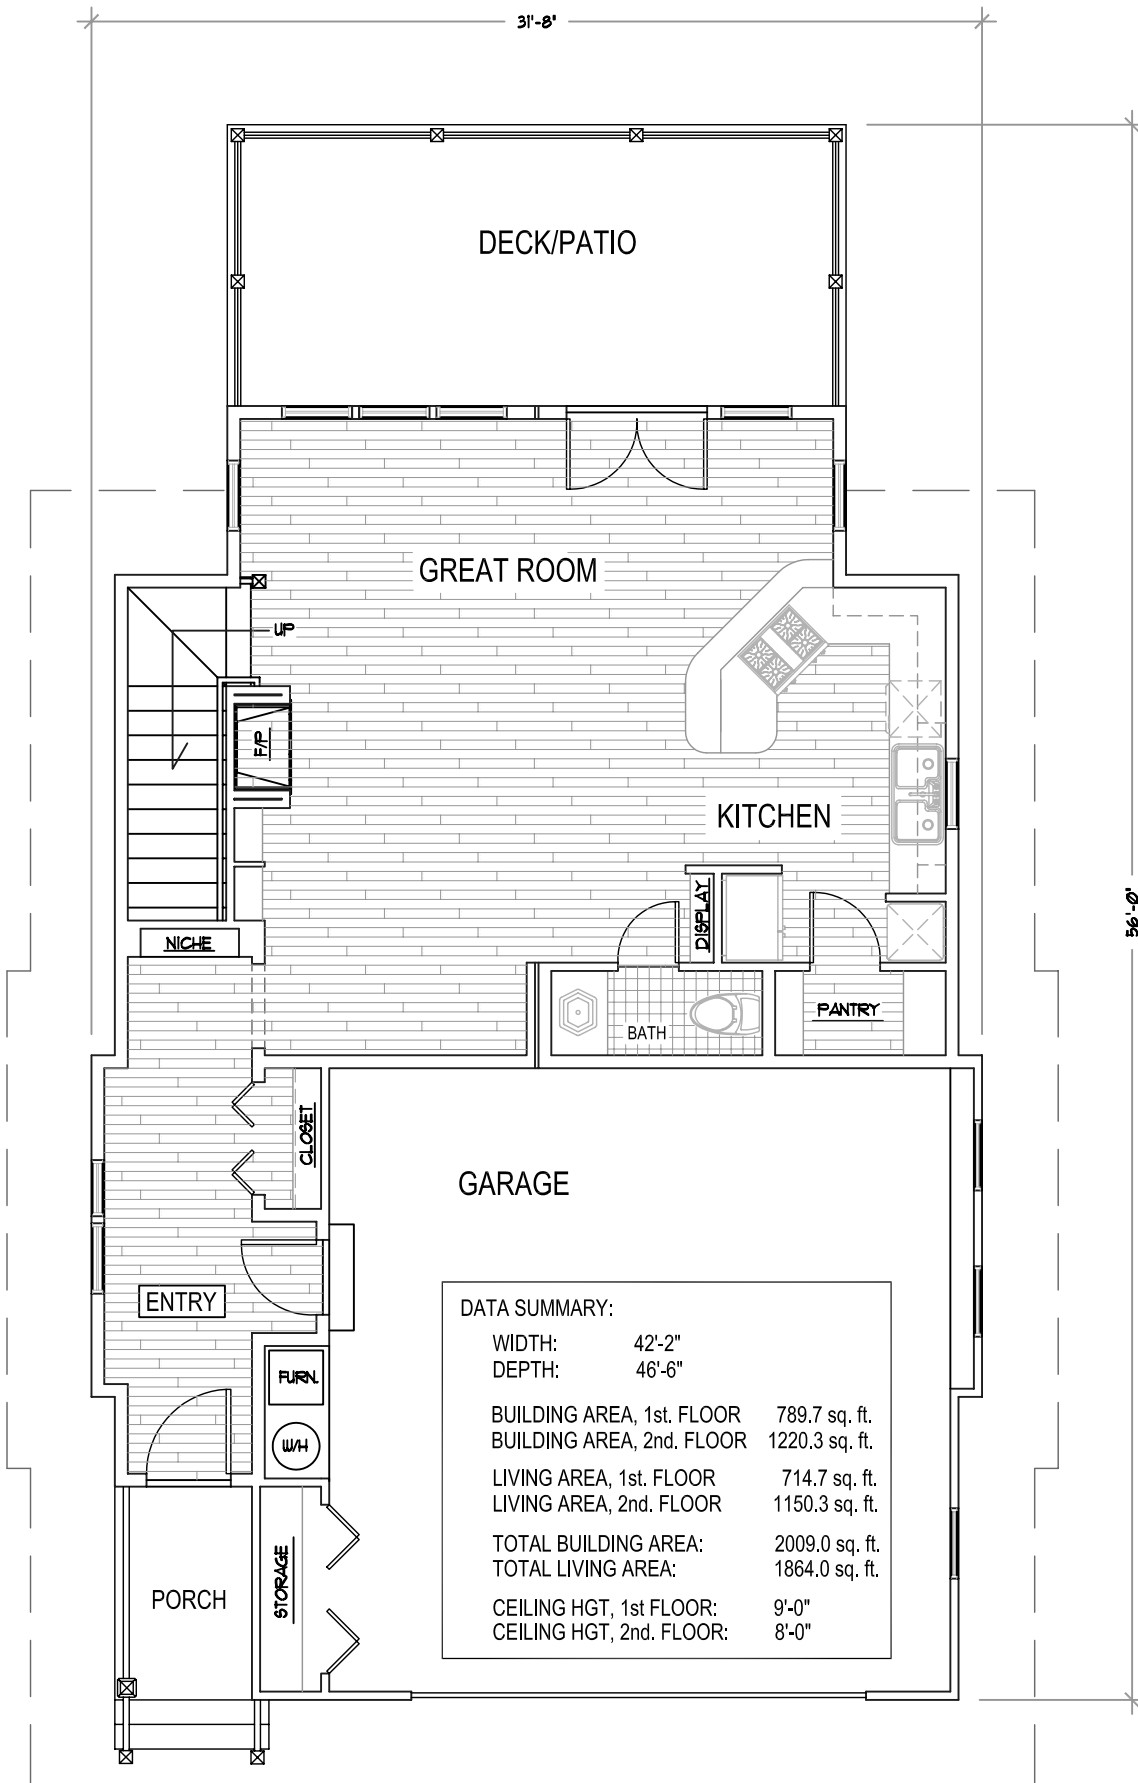

TELLURIDE, FRONT ELEVATION

© 2004 GARNETT DESIGN GROUP

SCALE: 1/4 IN. = 10 FT.

TELLURIDE, LEFT ELEVATION, FACING

© 2004 GARNETT DESIGN GROUP

SCALE: 1/4 IN. = 10 FT.

TELLURIDE, REAR ELEVATION

TELLURIDE, RIGHT ELEVATION, FACING

© 2004 GARNETT DESIGN GROUP

SCALE: 1/4 IN. = 10 FT.

TELLURIDE, FIRST FLOOR PLAN

TELLURIDE, SECOND FLOOR PLAN