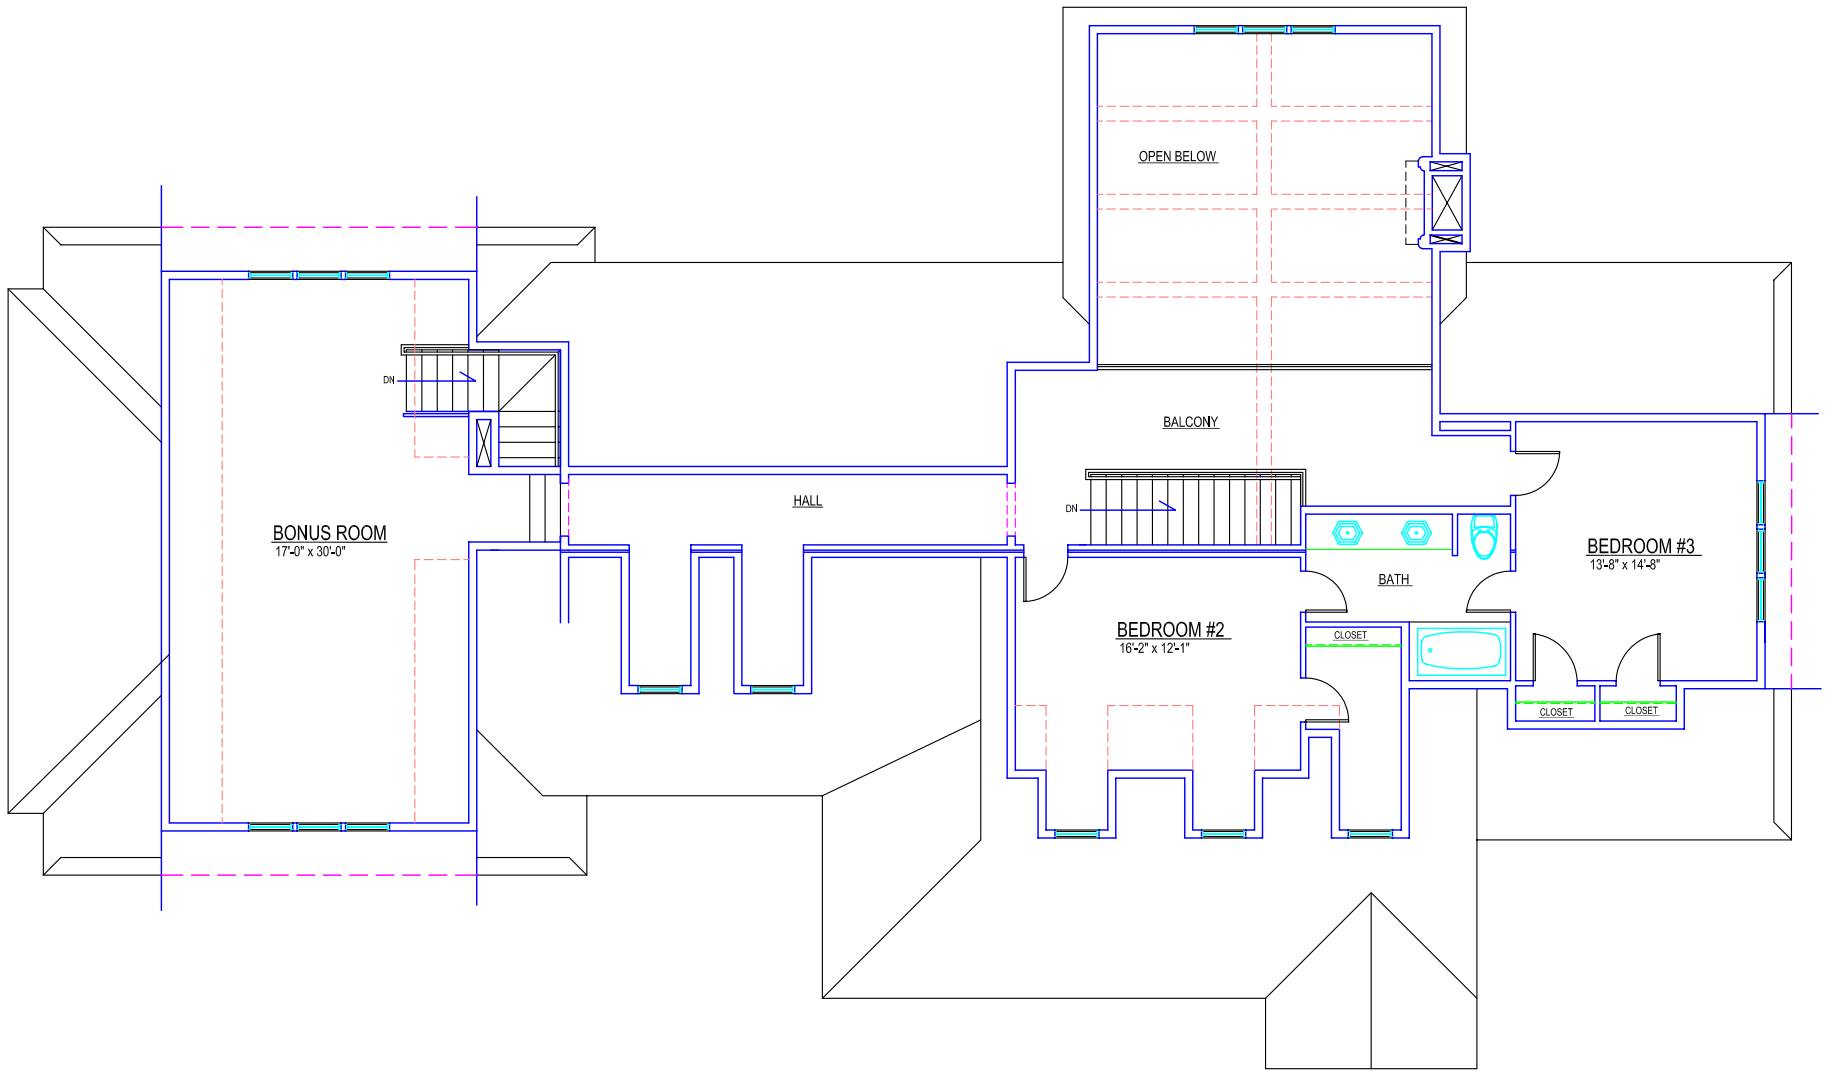

THE SARANAC, FRONT ELEVATION

© 2004 GARNETT DESIGN GROUP

SCALE: 1/4 IN. = 10 FOOT

THE SARANAC, RIGHT ELEVATION, FACING

© 2004 GARNETT DESIGN GROUP

SCALE: 1/4 IN. = 1.0 FOOT

THE SARANAC, LEFT ELEVATION, FACING

© 2004 GARNETT DESIGN GROUP

SCALE: 1/4 IN. = 1.0 FOOT

THE SARANAC, REAR ELEVATION

© 2004 GARNETT DESIGN GROUP

SCALE: 1/4 IN. = 1.0 FOOT

THE SARANAC, FIRST FLOOR PLAN

THE SARANAC, SECOND FLOOR PLAN