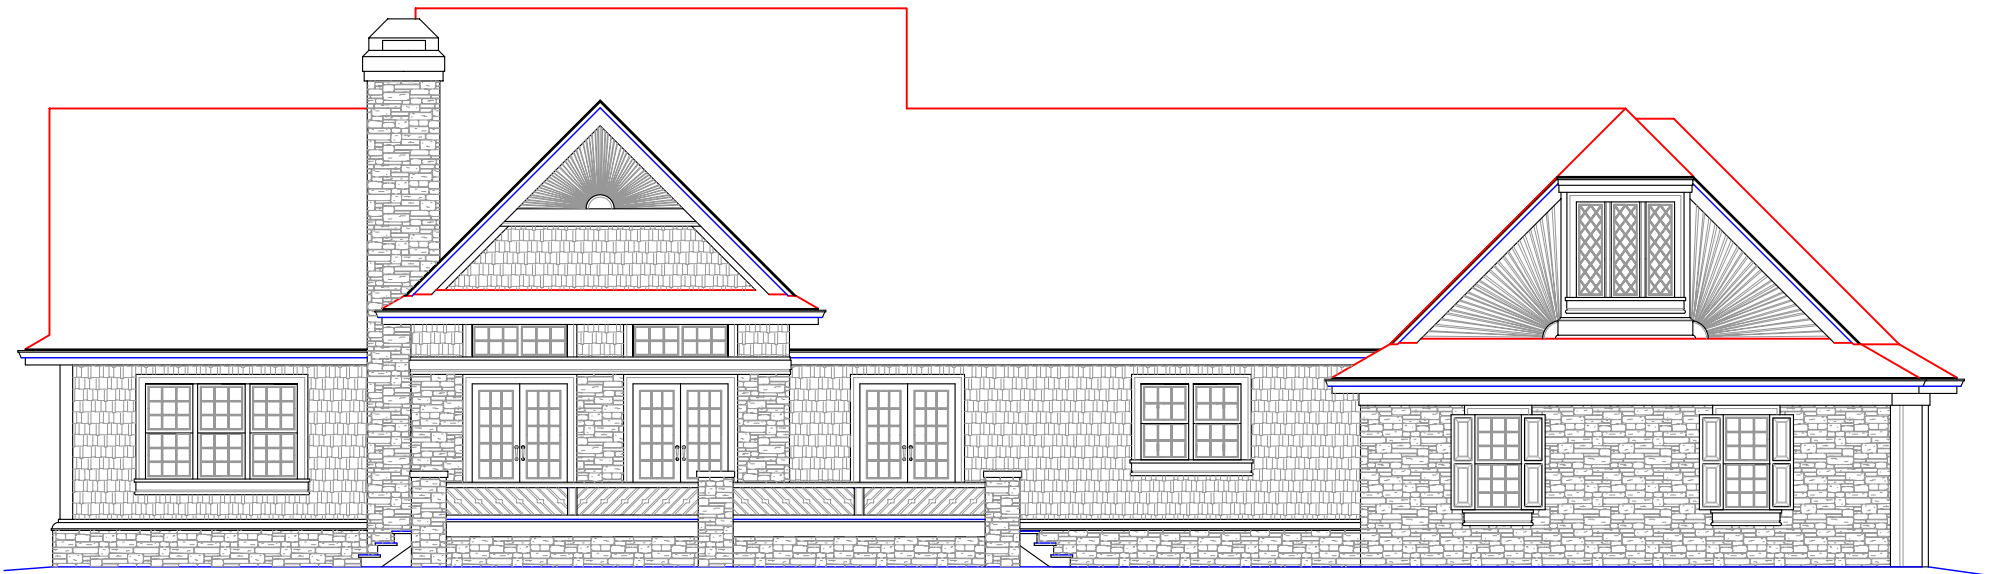

THE SARANAC, FRONT ELEVATION

© 2004 GARNETT DESIGN GROUP

SCALE: 1/4 IN. = 10 FOOT

THE SARANAC, RIGHT ELEVATION, FACING

© 2004 GARNETT DESIGN GROUP

SCALE: 1/4 IN. = 1.0 FOOT

THE SARANAC, LEFT ELEVATION, FACING

© 2004 GARNETT DESIGN GROUP

SCALE: 1/4 IN. = 1.0 FOOT

THE SARANAC, REAR ELEVATION

© 2004 GARNETT DESIGN GROUP

SCALE: 1/4 IN. = 1.0 FOOT

THE SARANAC, FIRST FLOOR PLAN

THE SARANAC, SECOND FLOOR PLAN