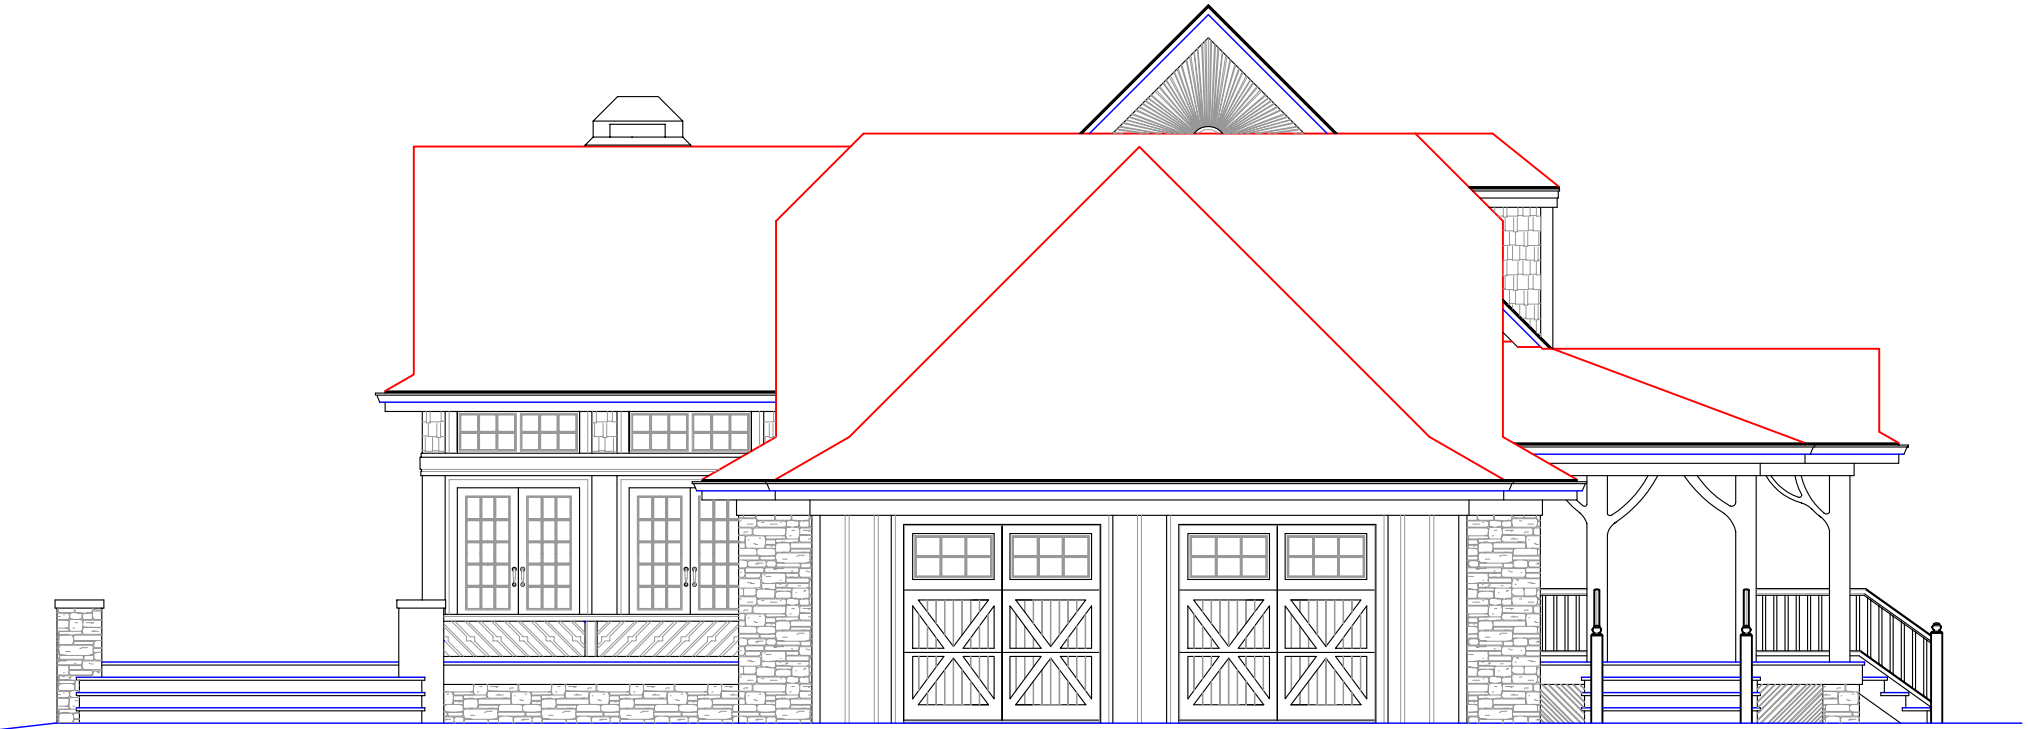

THE SARANAC, FRONT ELEVATION

© 2004 GARNETT DESIGN GROUP

SCALE: 1/4 IN. = 10 FOOT

THE SARANAC, RIGHT ELEVATION, FACING

© 2004 GARNETT DESIGN GROUP

SCALE: 1/4 IN. = 1.0 FOOT

THE SARANAC, LEFT ELEVATION, FACING

© 2004 GARNETT DESIGN GROUP

SCALE: 1/4 IN. = 1.0 FOOT

THE SARANAC, REAR ELEVATION

© 2004 GARNETT DESIGN GROUP

SCALE: 1/4 IN. = 1.0 FOOT

THE SARANAC, FIRST FLOOR PLAN

THE SARANAC, SECOND FLOOR PLAN