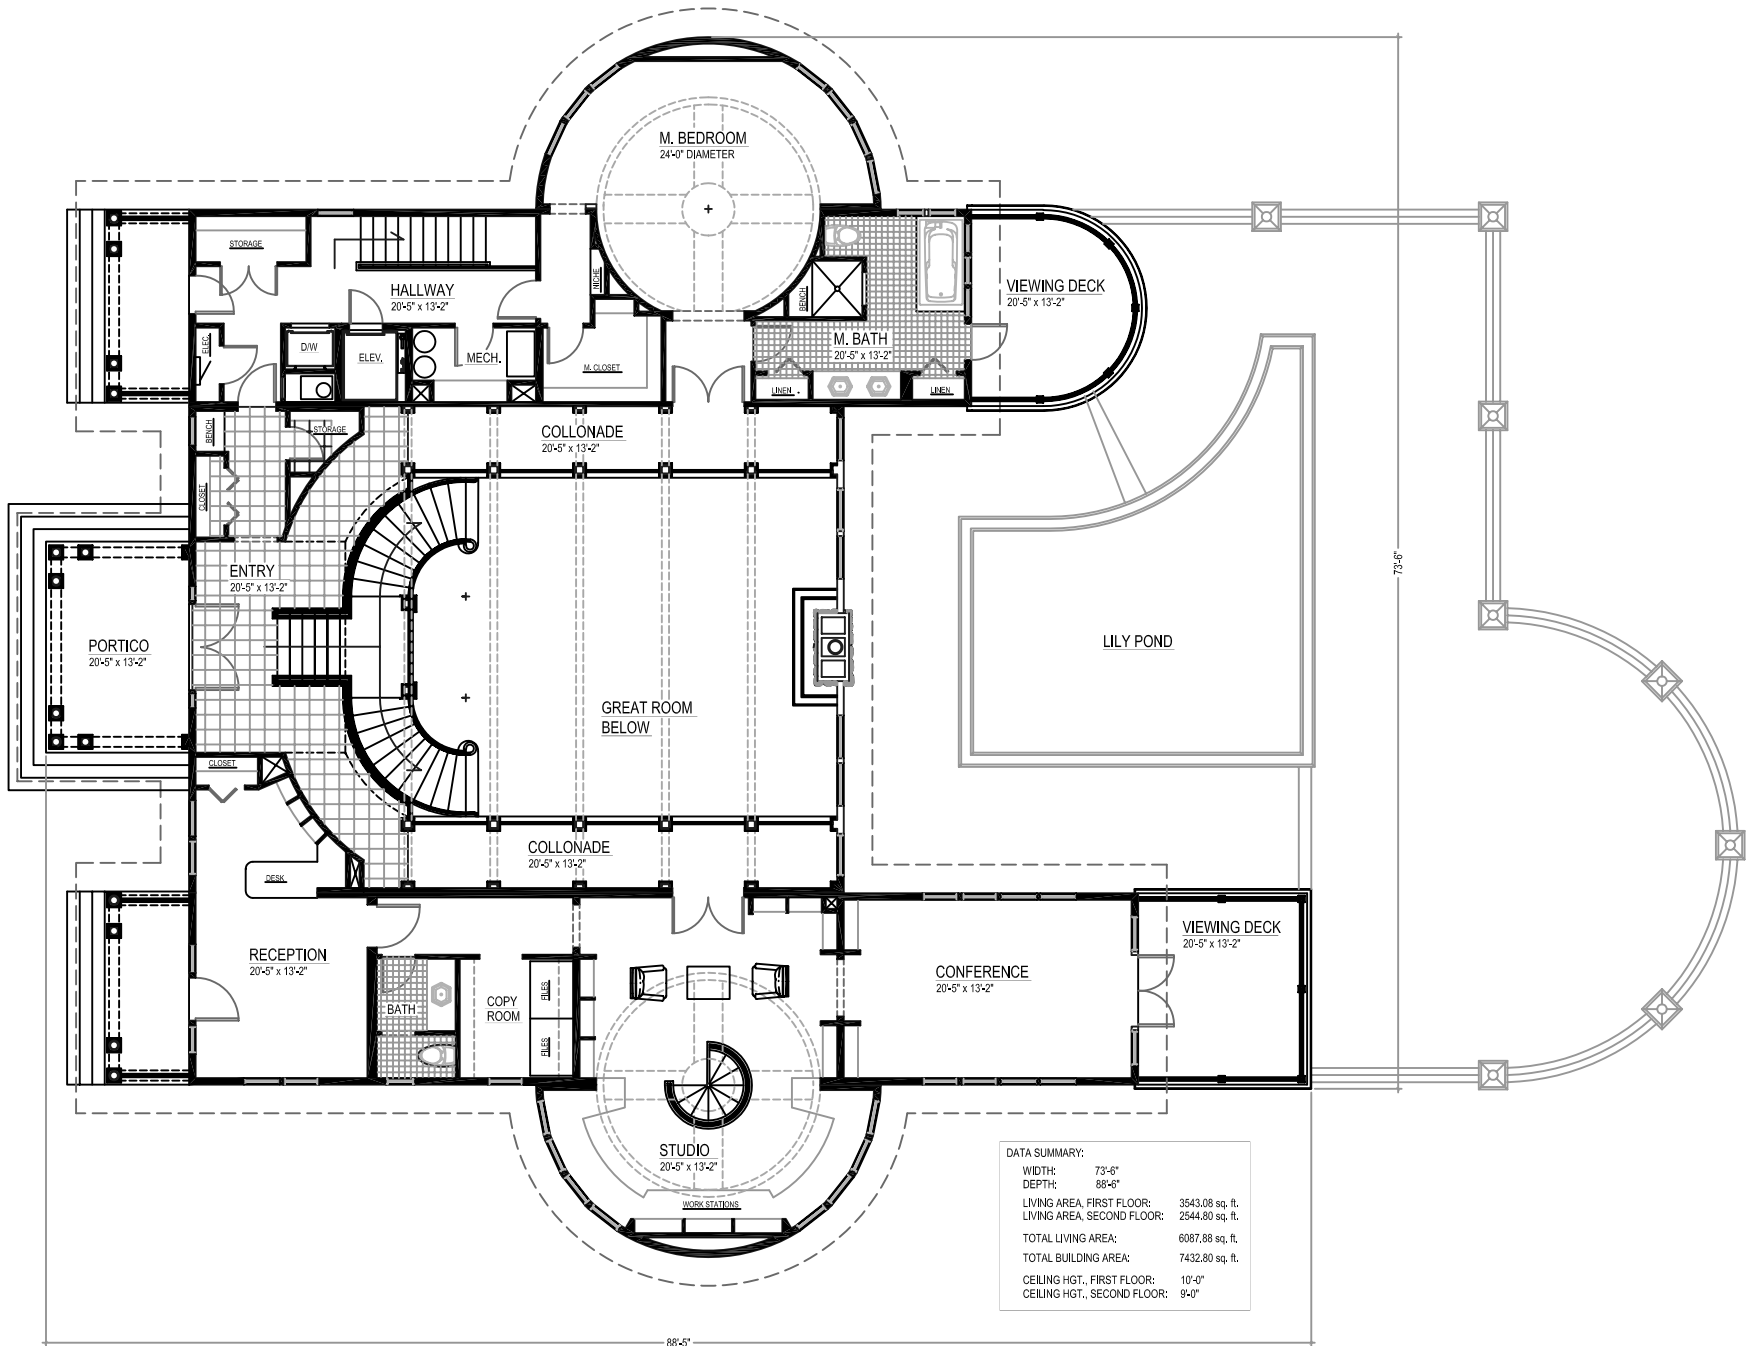

FRONT ELEVATION, ROCKAWAY BEACH

© 2024 GARNETT DESIGN GROUP

SCALE: 1/4 IN. = 1.0 FOOT

RIGHT ELEVATION, FACING, ROCKAWAY BEACH

© 2004 GARNETT DESIGN GROUP

SCALE: 1/4 IN. = 1.0 FOOT

LEFT ELEVATION, FACING, ROCKAWAY BEACH

REAR (VIEW) ELEVATION, ROCKAWAY BEACH

FIRST FLOOR PLAN, ROCKAWAY BEACH

SECOND FLOOR PLAN, ROCKAWAY BEACH