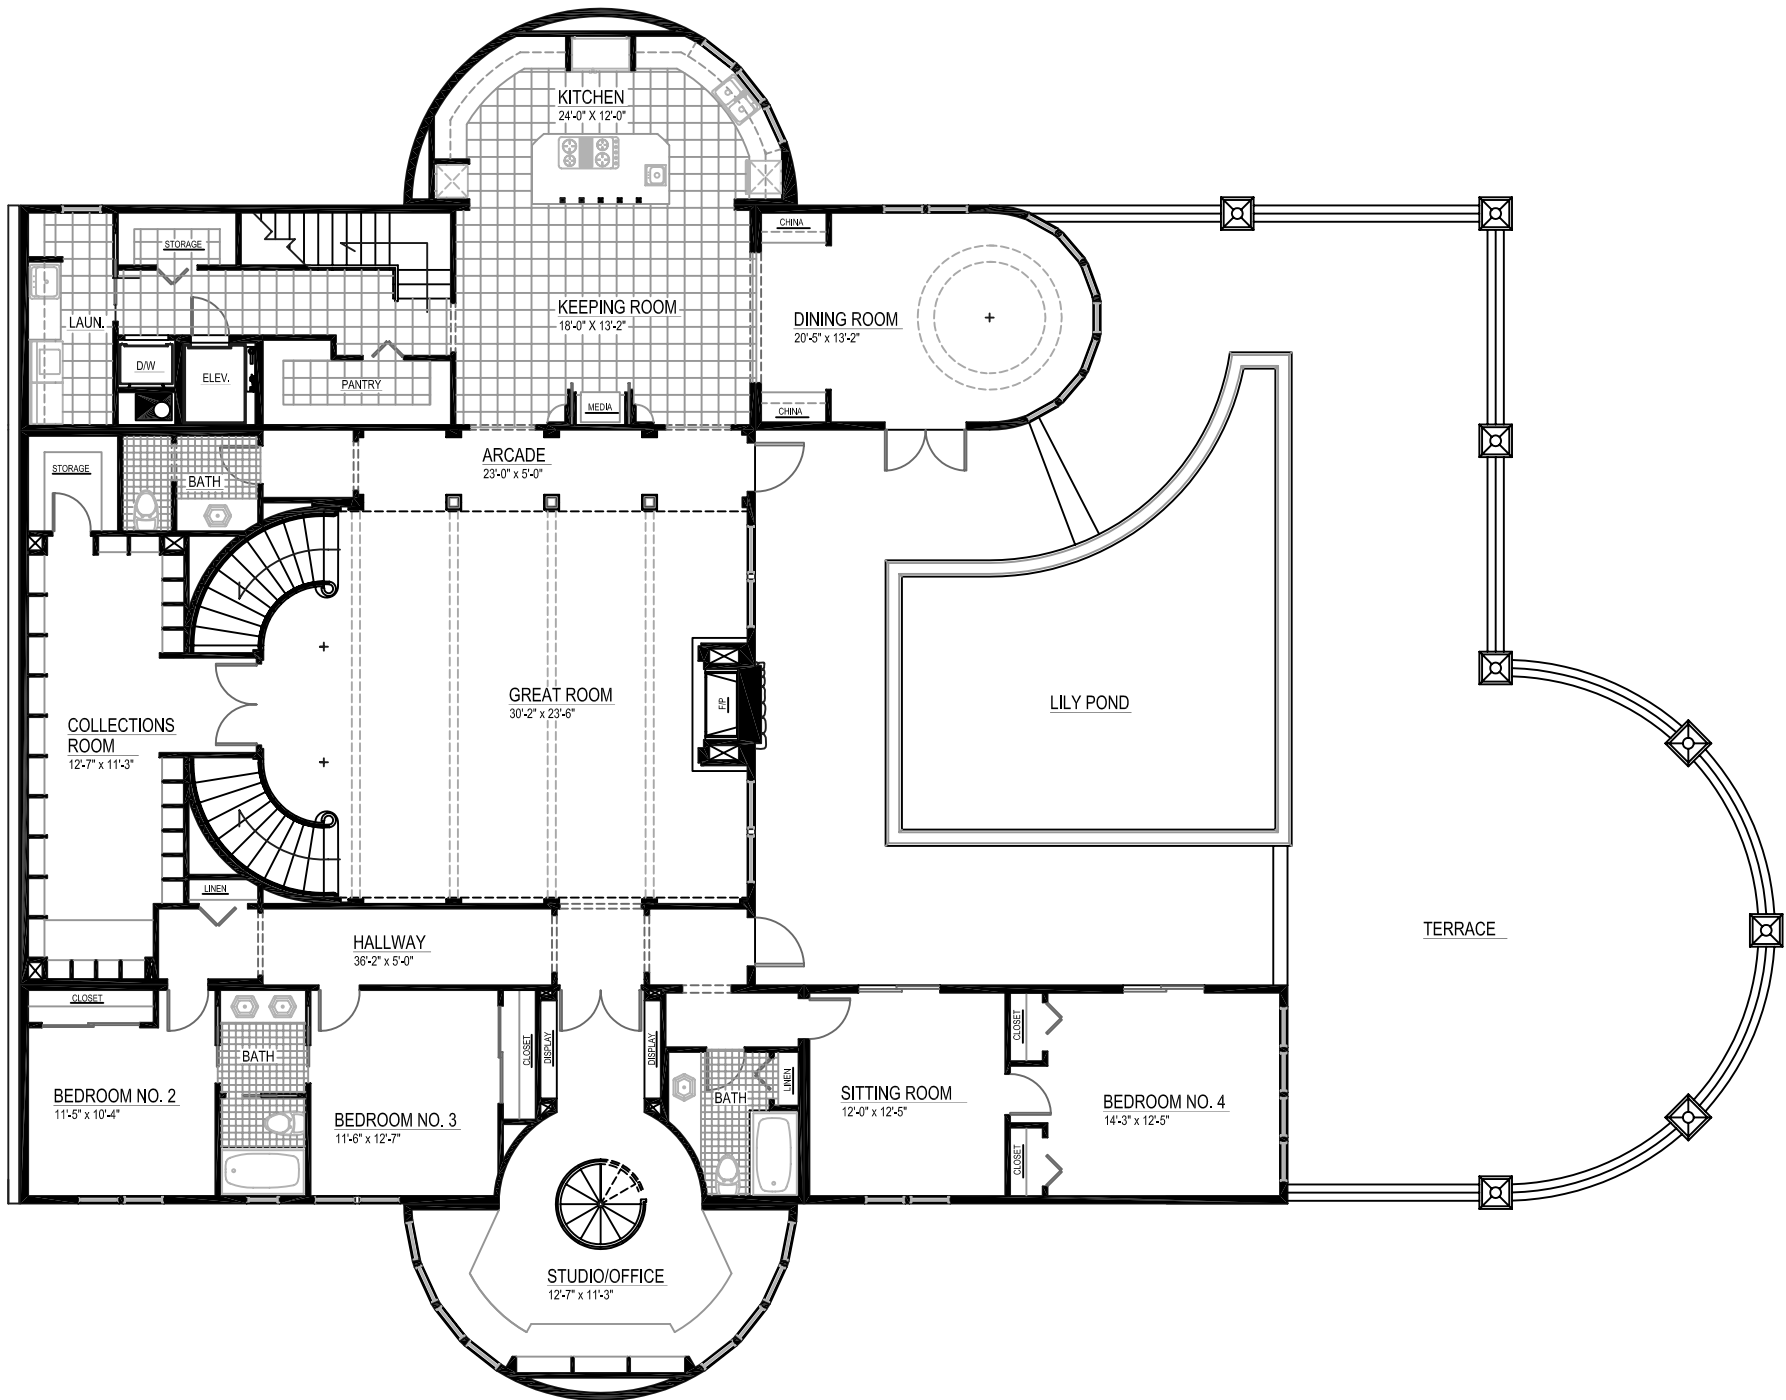

FRONT ELEVATION, ROCKAWAY BEACH

© 2024 GARNETT DESIGN GROUP

SCALE: 1/4 IN. = 1.0 FOOT

RIGHT ELEVATION, FACING, ROCKAWAY BEACH

© 2004 GARNETT DESIGN GROUP

SCALE: 1/4 IN. = 1.0 FOOT

LEFT ELEVATION, FACING, ROCKAWAY BEACH

REAR (VIEW) ELEVATION, ROCKAWAY BEACH

FIRST FLOOR PLAN, ROCKAWAY BEACH

SECOND FLOOR PLAN, ROCKAWAY BEACH