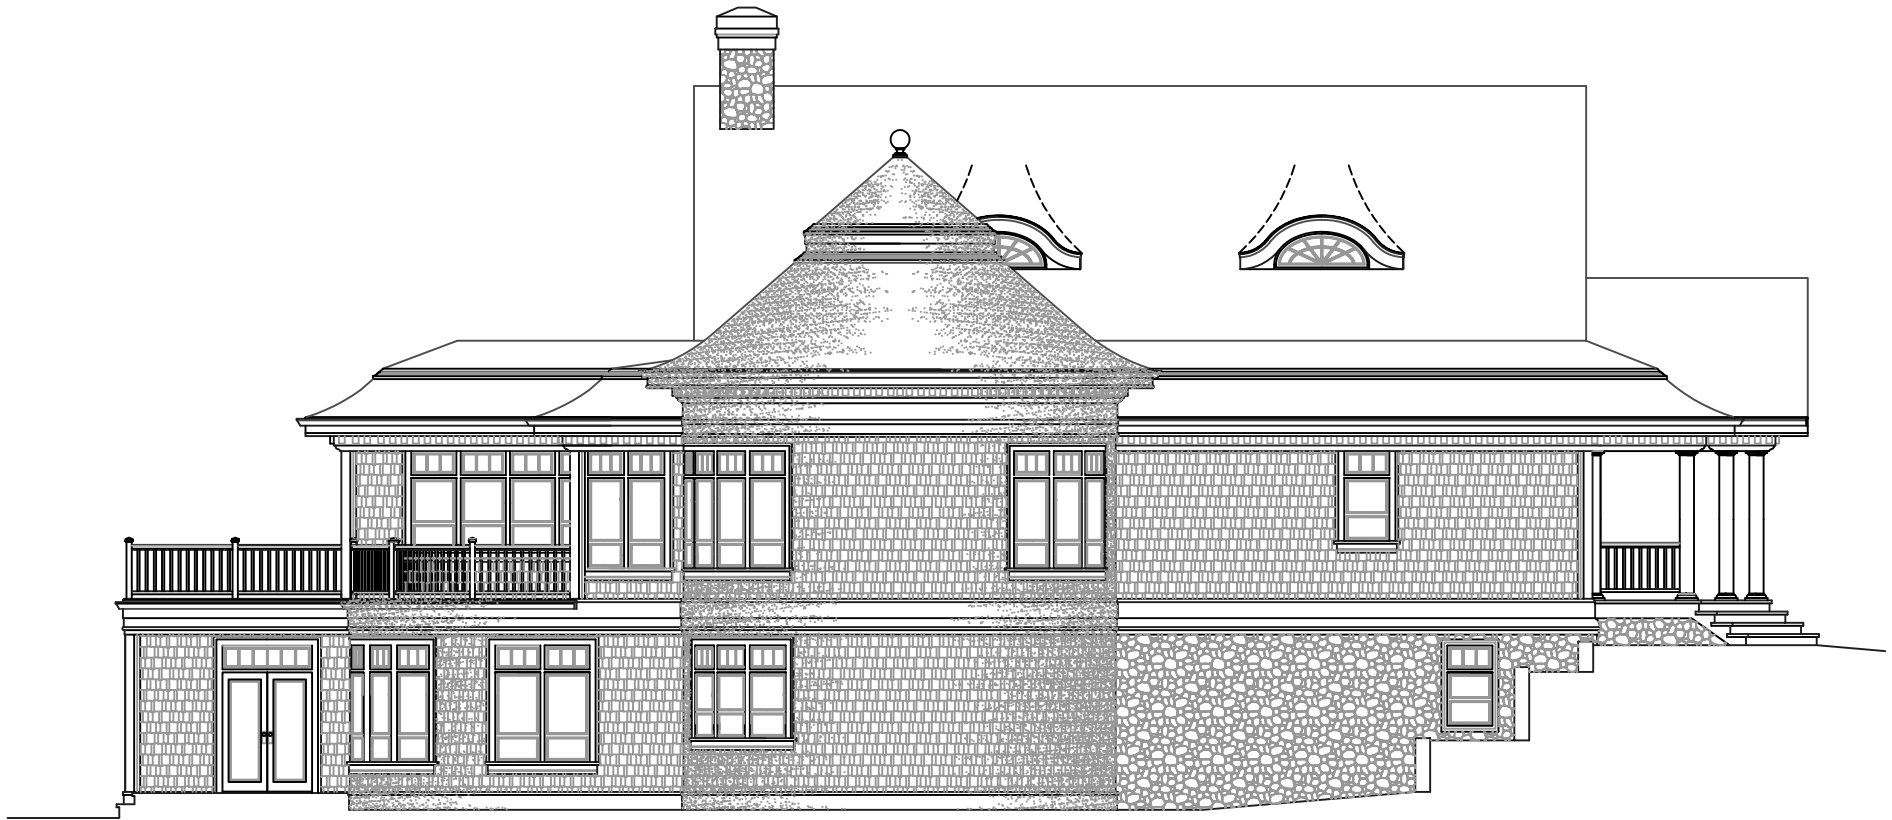

FRONT ELEVATION, ROCKAWAY BEACH

© 2024 GARNETT DESIGN GROUP

SCALE: 1/4 IN. = 1.0 FOOT

RIGHT ELEVATION, FACING, ROCKAWAY BEACH

© 2004 GARNETT DESIGN GROUP

SCALE: 1/4 IN. = 1.0 FOOT

LEFT ELEVATION, FACING, ROCKAWAY BEACH

REAR (VIEW) ELEVATION, ROCKAWAY BEACH

FIRST FLOOR PLAN, ROCKAWAY BEACH

SECOND FLOOR PLAN, ROCKAWAY BEACH