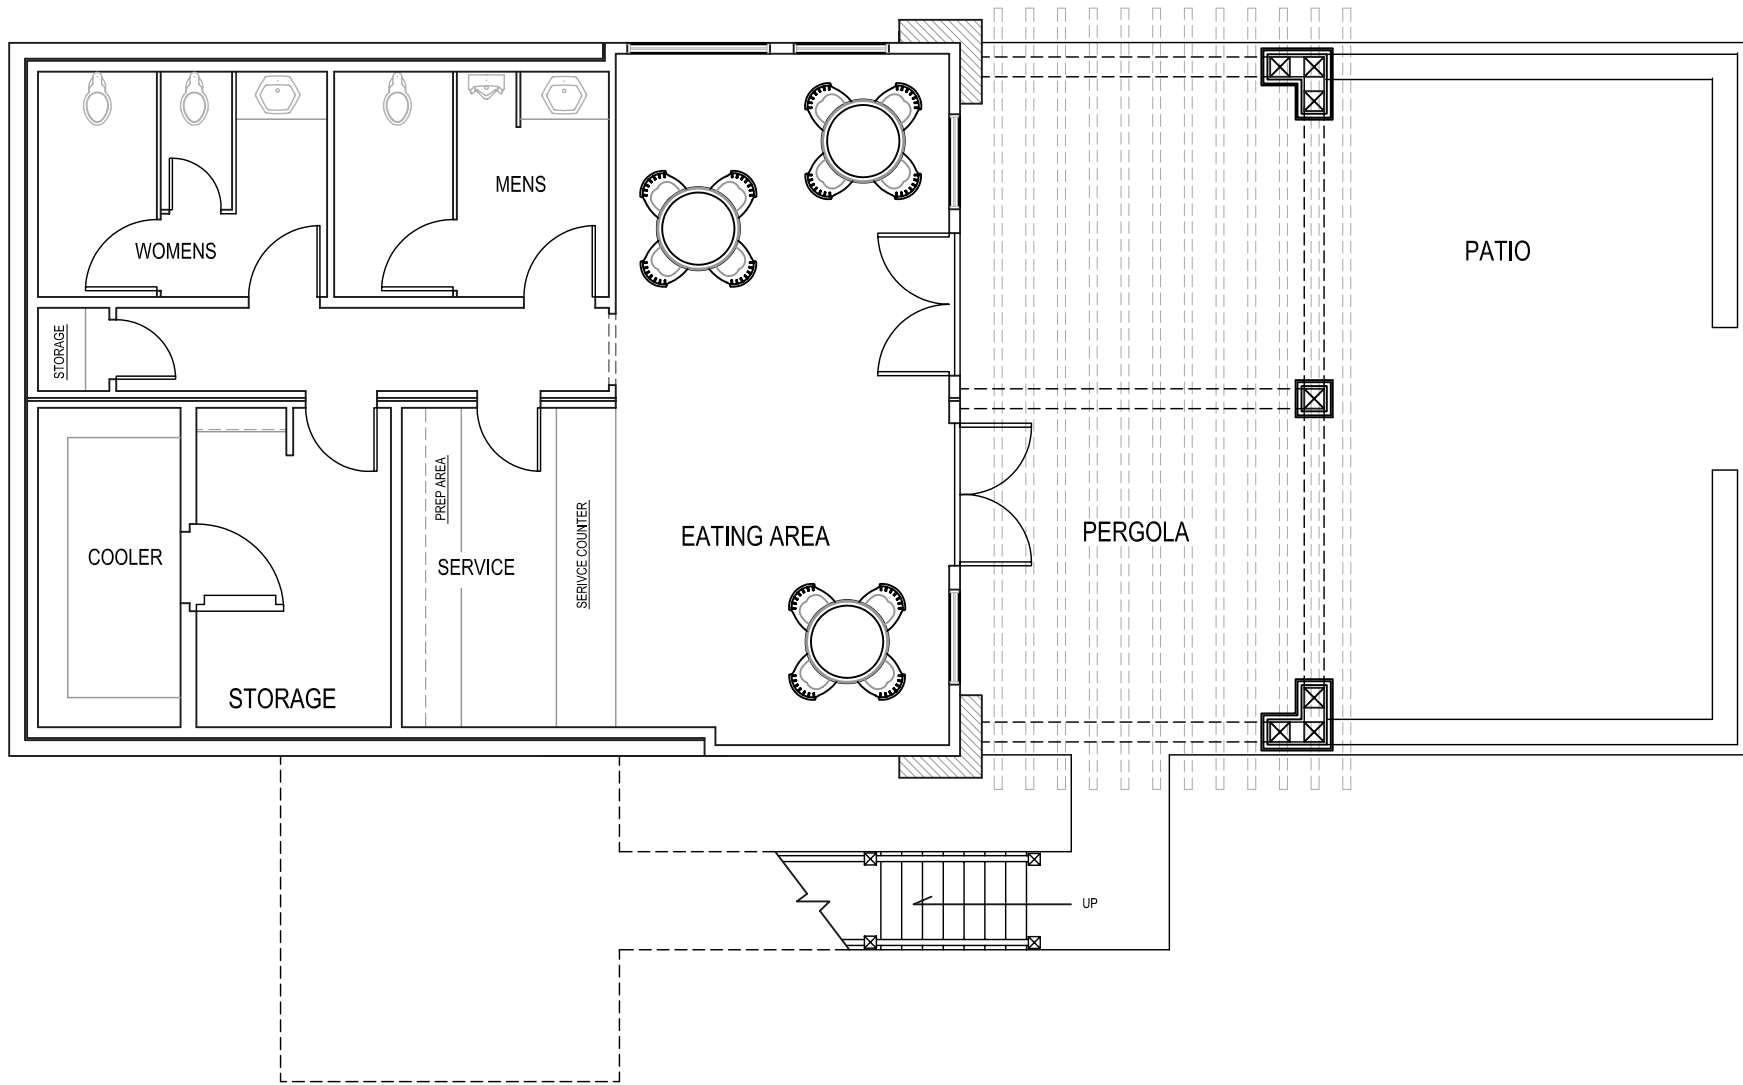

PRO SHOP, LEFT ELEVATION, FACING

© 2005 GARNETT DESIGN GROUP

SCALE: 1/4 IN. = 1.0 FOOT

PRO SHOP, REAR ELEVATION, FACING

© 2005 GARNETT DESIGN GROUP

SCALE: 1/4 IN. = 10 FOOT

PRO SHOP, GROUND LEVEL FLOOR PLAN

PRO SHOP, FRONT ELEVATION

© 2005 GARNETT DESIGN GROUP

SCALE: 1/4 IN. = 10 FOOT

PRO SHOP, SALES LEVEL FLOOR PLAN

PRO SHOP, RIGHT ELEVATION, FACING

© 2005 GARNETT DESIGN GROUP

SCALE: 1/4 IN. = 10 FOOT

PRO SHOP, ATTIC LEVEL FLOOR PLAN