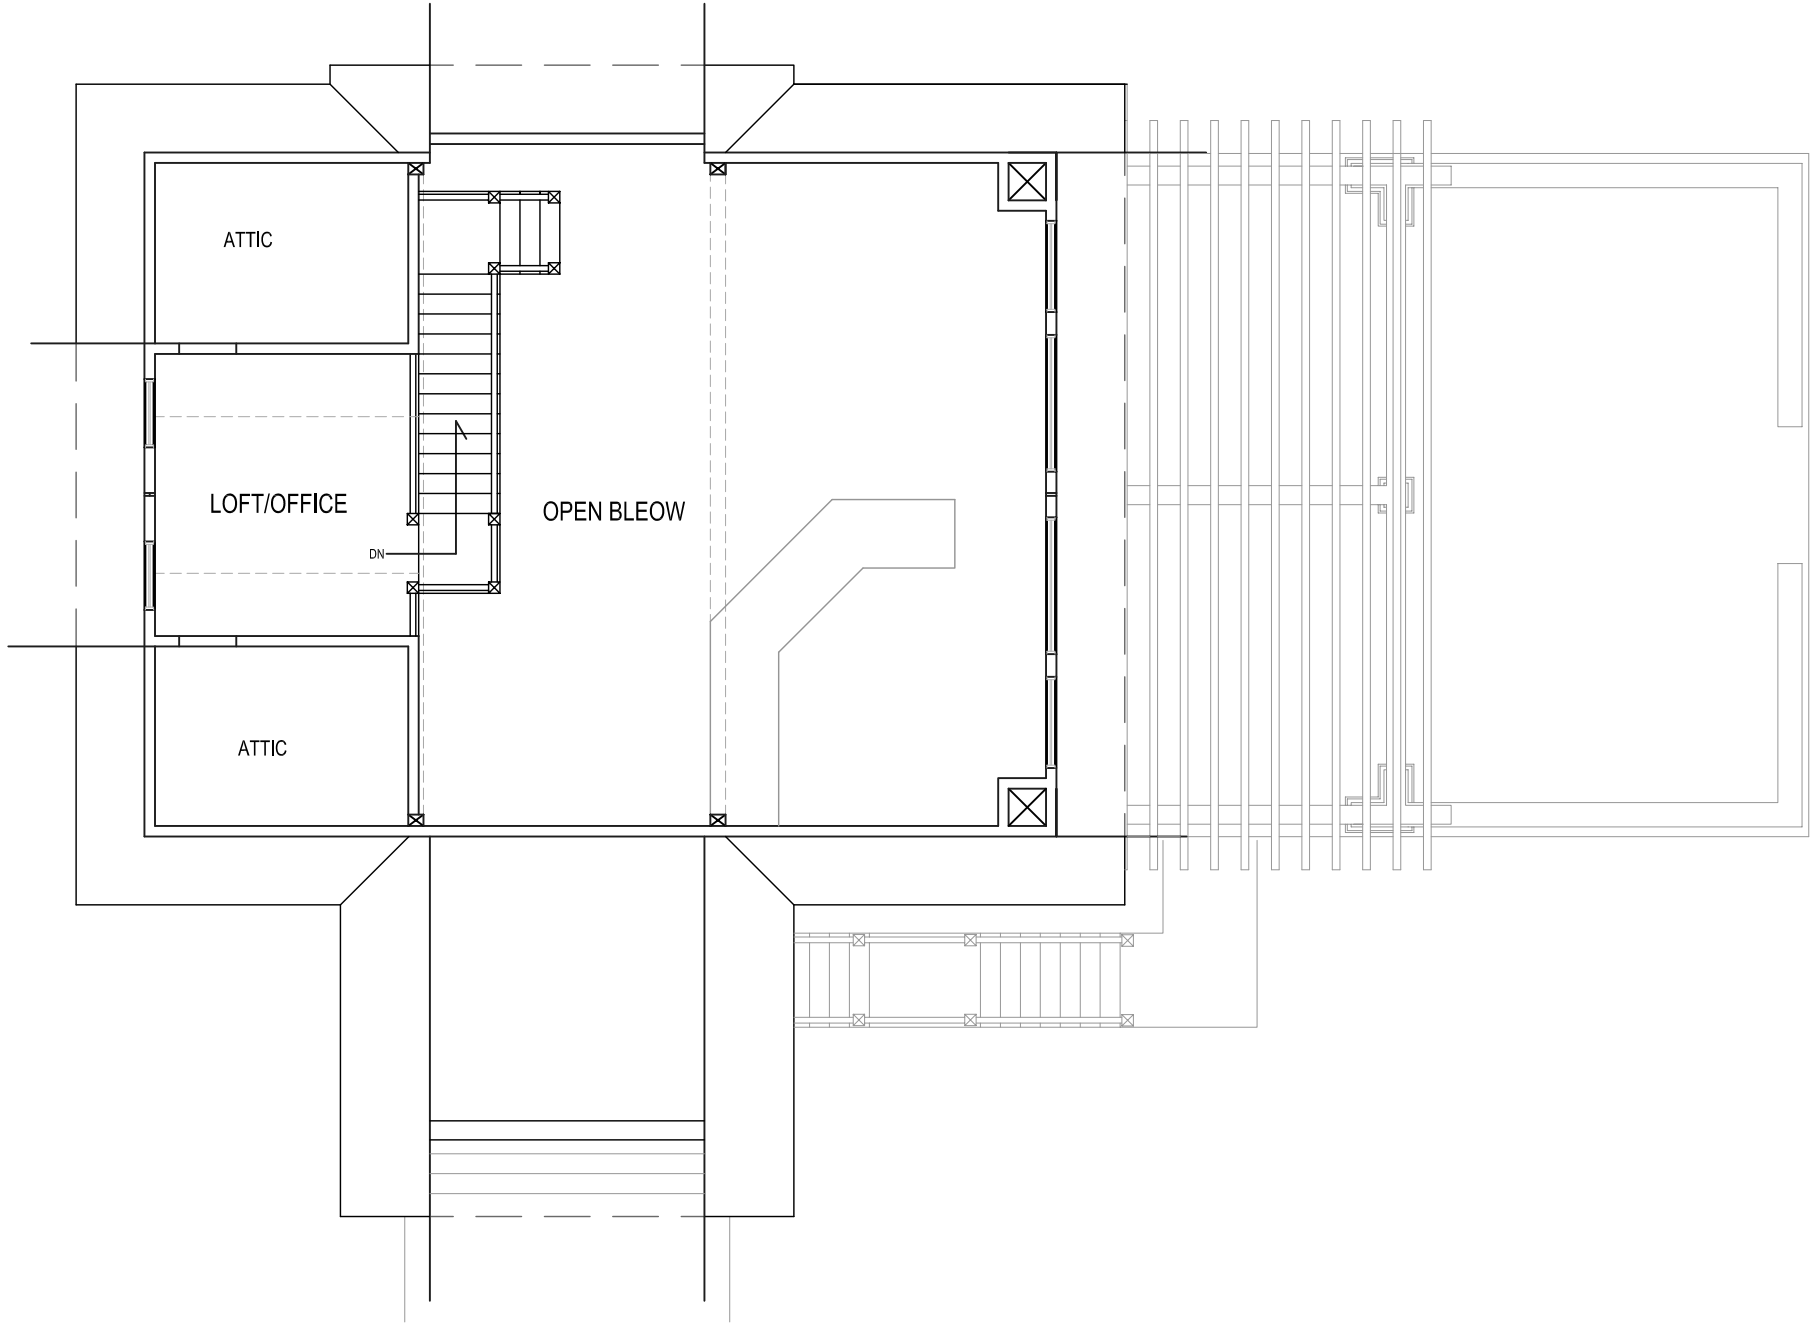

PRO SHOP, LEFT ELEVATION, FACING

© 2005 GARNETT DESIGN GROUP

SCALE: 1/4 IN. = 1.0 FOOT

PRO SHOP, REAR ELEVATION, FACING

© 2005 GARNETT DESIGN GROUP

SCALE: 1/4 IN. = 10 FOOT

PRO SHOP, GROUND LEVEL FLOOR PLAN

PRO SHOP, FRONT ELEVATION

© 2005 GARNETT DESIGN GROUP

SCALE: 1/4 IN. = 10 FOOT

PRO SHOP, SALES LEVEL FLOOR PLAN

PRO SHOP, RIGHT ELEVATION, FACING

© 2005 GARNETT DESIGN GROUP

SCALE: 1/4 IN. = 10 FOOT

PRO SHOP, ATTIC LEVEL FLOOR PLAN