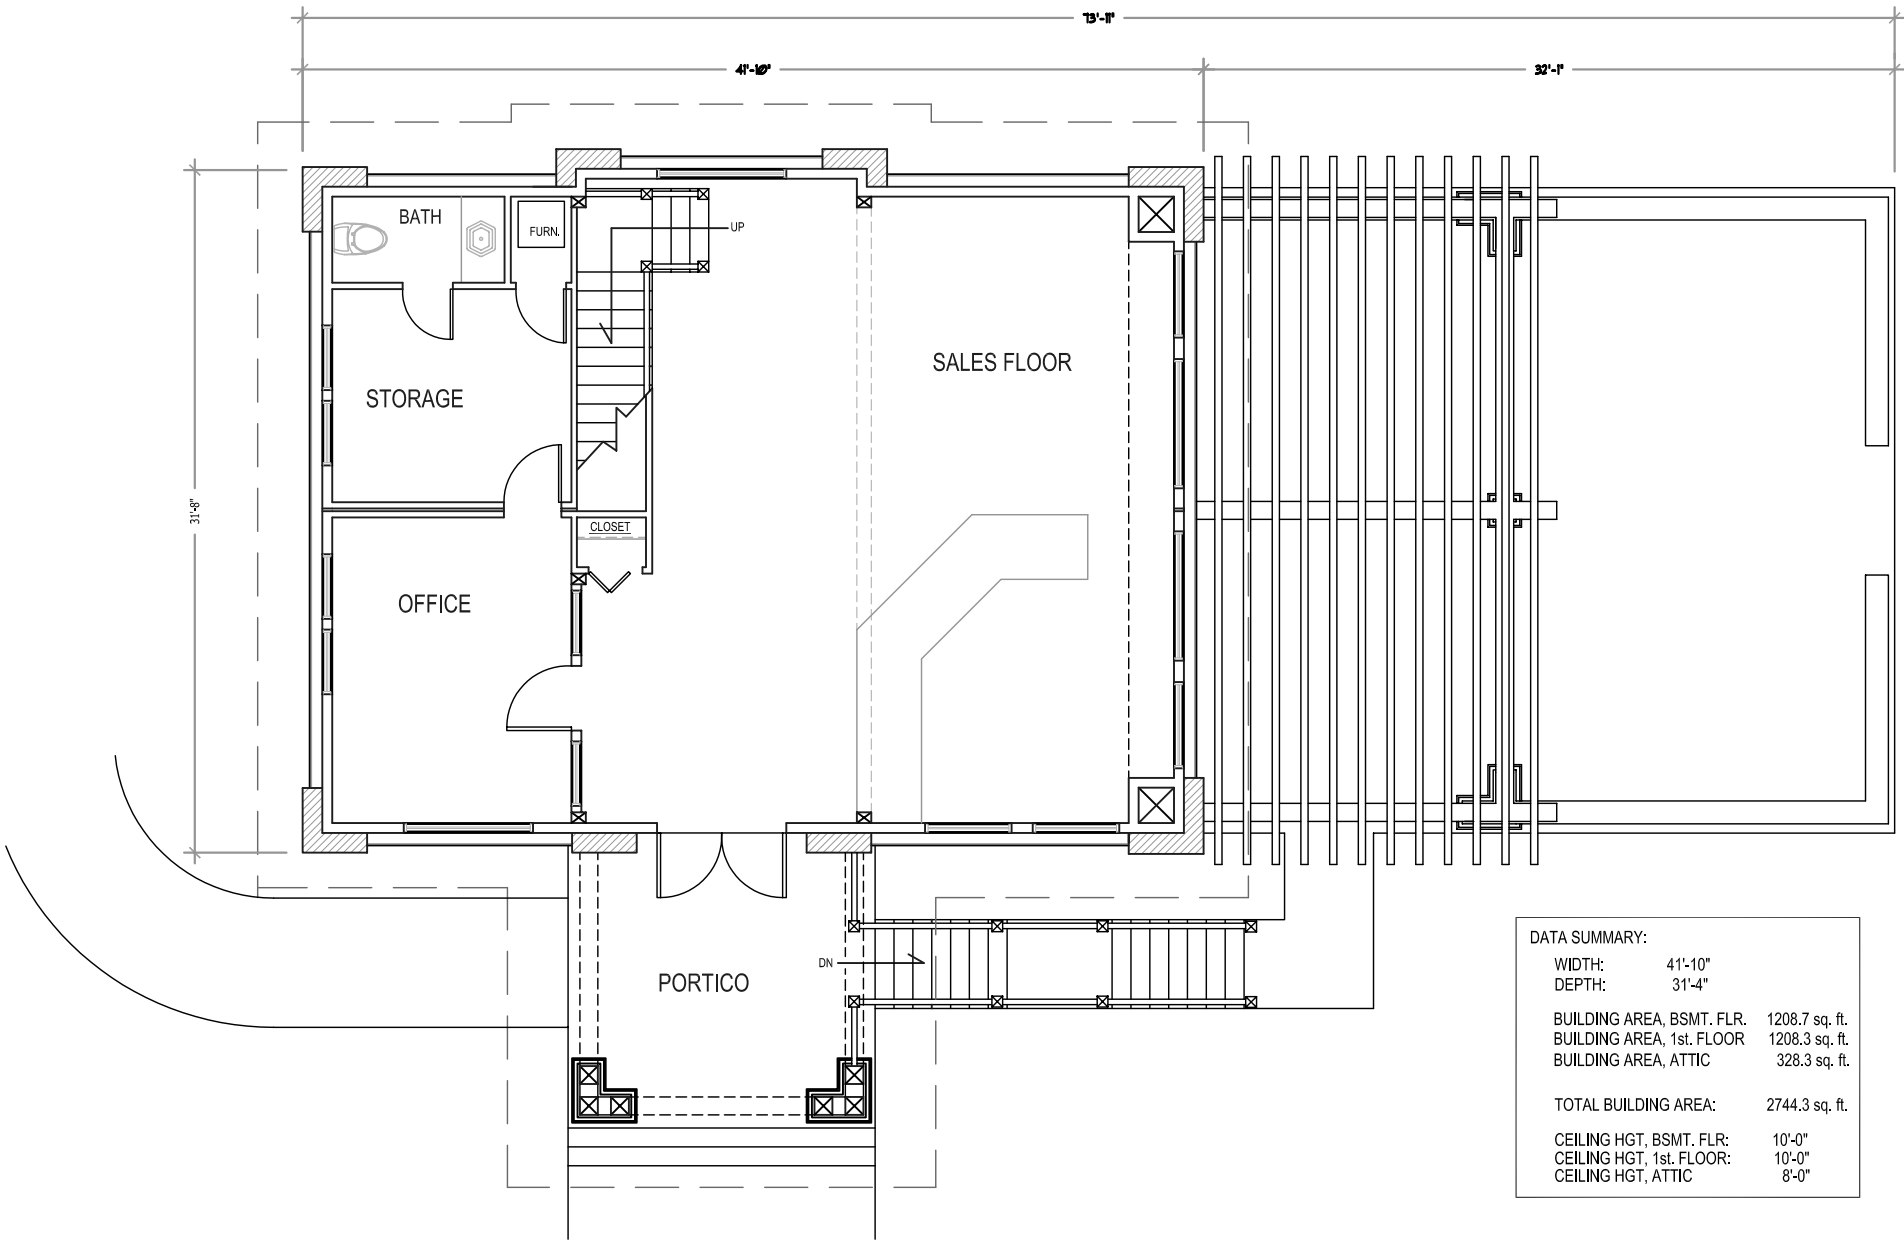

PRO SHOP, LEFT ELEVATION, FACING

© 2005 GARNETT DESIGN GROUP

SCALE: 1/4 IN. = 1.0 FOOT

PRO SHOP, REAR ELEVATION, FACING

© 2005 GARNETT DESIGN GROUP

SCALE: 1/4 IN. = 10 FOOT

PRO SHOP, GROUND LEVEL FLOOR PLAN

PRO SHOP, FRONT ELEVATION

© 2005 GARNETT DESIGN GROUP

SCALE: 1/4 IN. = 10 FOOT

PRO SHOP, SALES LEVEL FLOOR PLAN

PRO SHOP, RIGHT ELEVATION, FACING

© 2005 GARNETT DESIGN GROUP

SCALE: 1/4 IN. = 10 FOOT

PRO SHOP, ATTIC LEVEL FLOOR PLAN