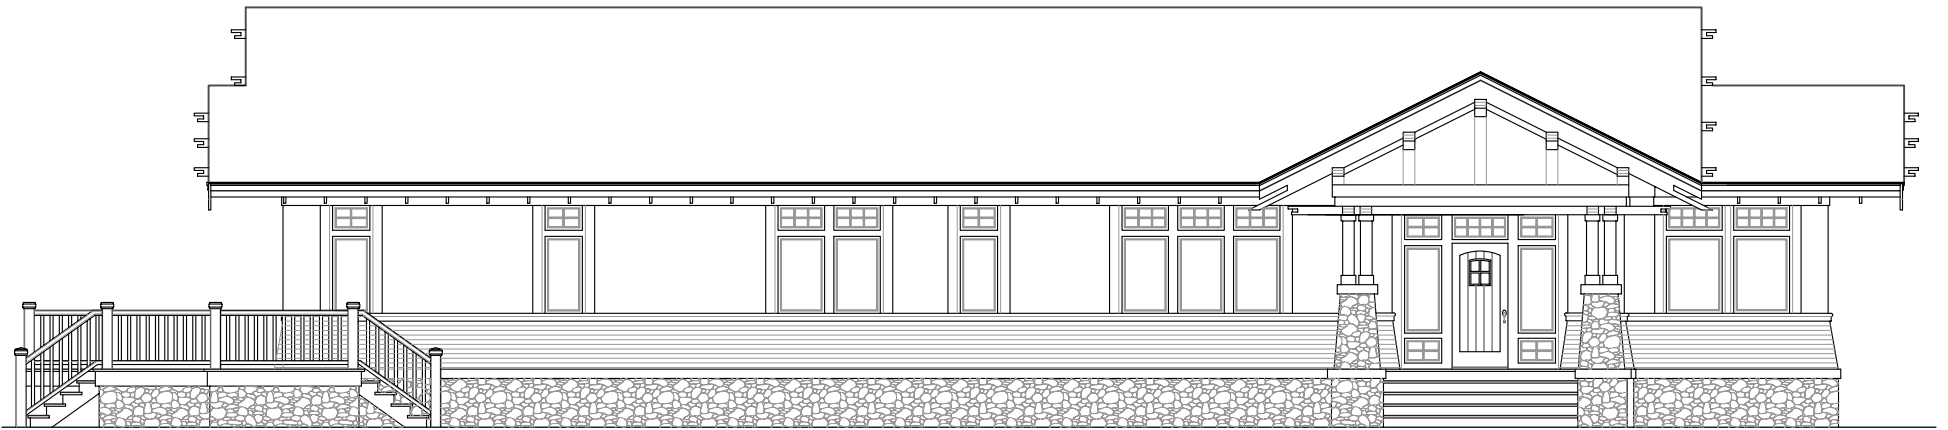

THE PASADENA, FRONT ELEVATION

© 2005 GARNETT DESIGN GROUP

SCALE: 1/4 IN. = 1.0 FOOT

THE PASADENA, REAR ELEVATION

© 2005 GARNETT DESIGN GROUP

SCALE: 1/4 IN. = 1.0 FOOT

THE PASADENA, RIGHT ELEVATION, FACING

© 2005 GARNETT DESIGN GROUP

SCALE: 1/4 IN. = 1'0" FOOT

THE PASADENA, LEFT ELEVATION, FACING

© 2005 GARNETT DESIGN GROUP

SCALE: 1/4 IN. = 10 FOOT

THE PASADENA, FIRST FLOOR PLAN