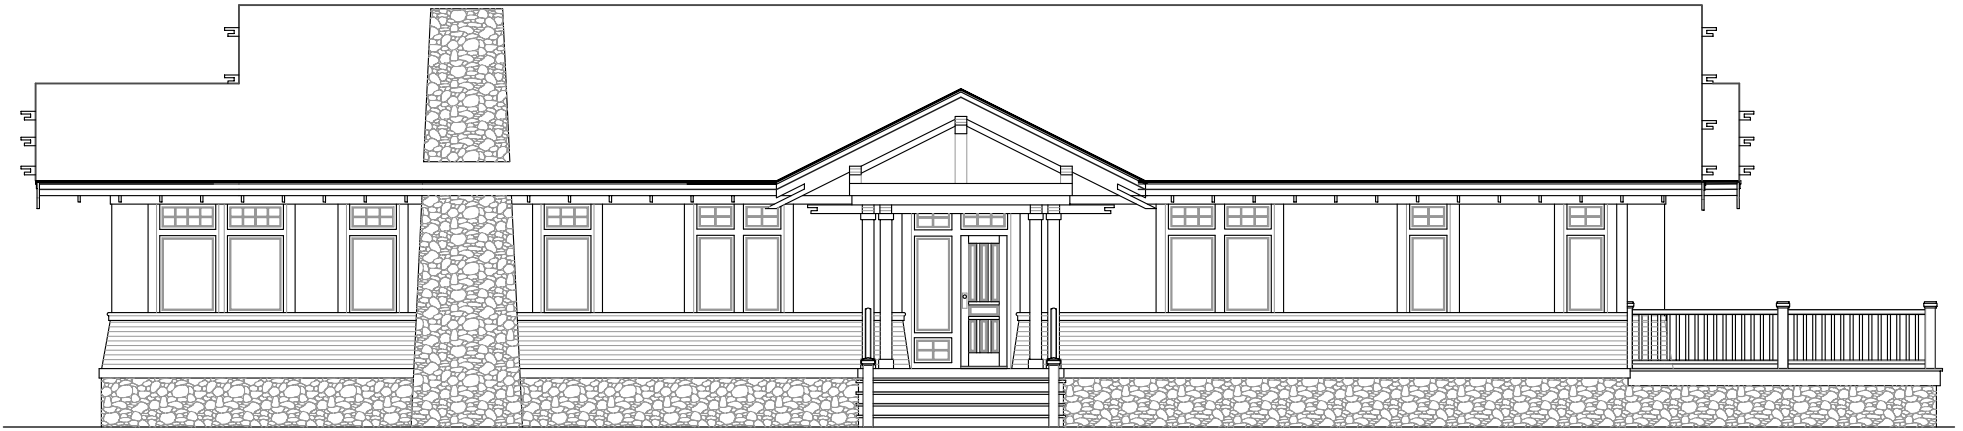

THE PASADENA, FRONT ELEVATION

© 2005 GARNETT DESIGN GROUP

SCALE: 1/4 IN. = 1.0 FOOT

THE PASADENA, REAR ELEVATION

© 2005 GARNETT DESIGN GROUP

SCALE: 1/4 IN. = 1.0 FOOT

THE PASADENA, RIGHT ELEVATION, FACING

© 2005 GARNETT DESIGN GROUP

SCALE: 1/4 IN. = 1'0" FOOT

THE PASADENA, LEFT ELEVATION, FACING

© 2005 GARNETT DESIGN GROUP

SCALE: 1/4 IN. = 10 FOOT

THE PASADENA, FIRST FLOOR PLAN