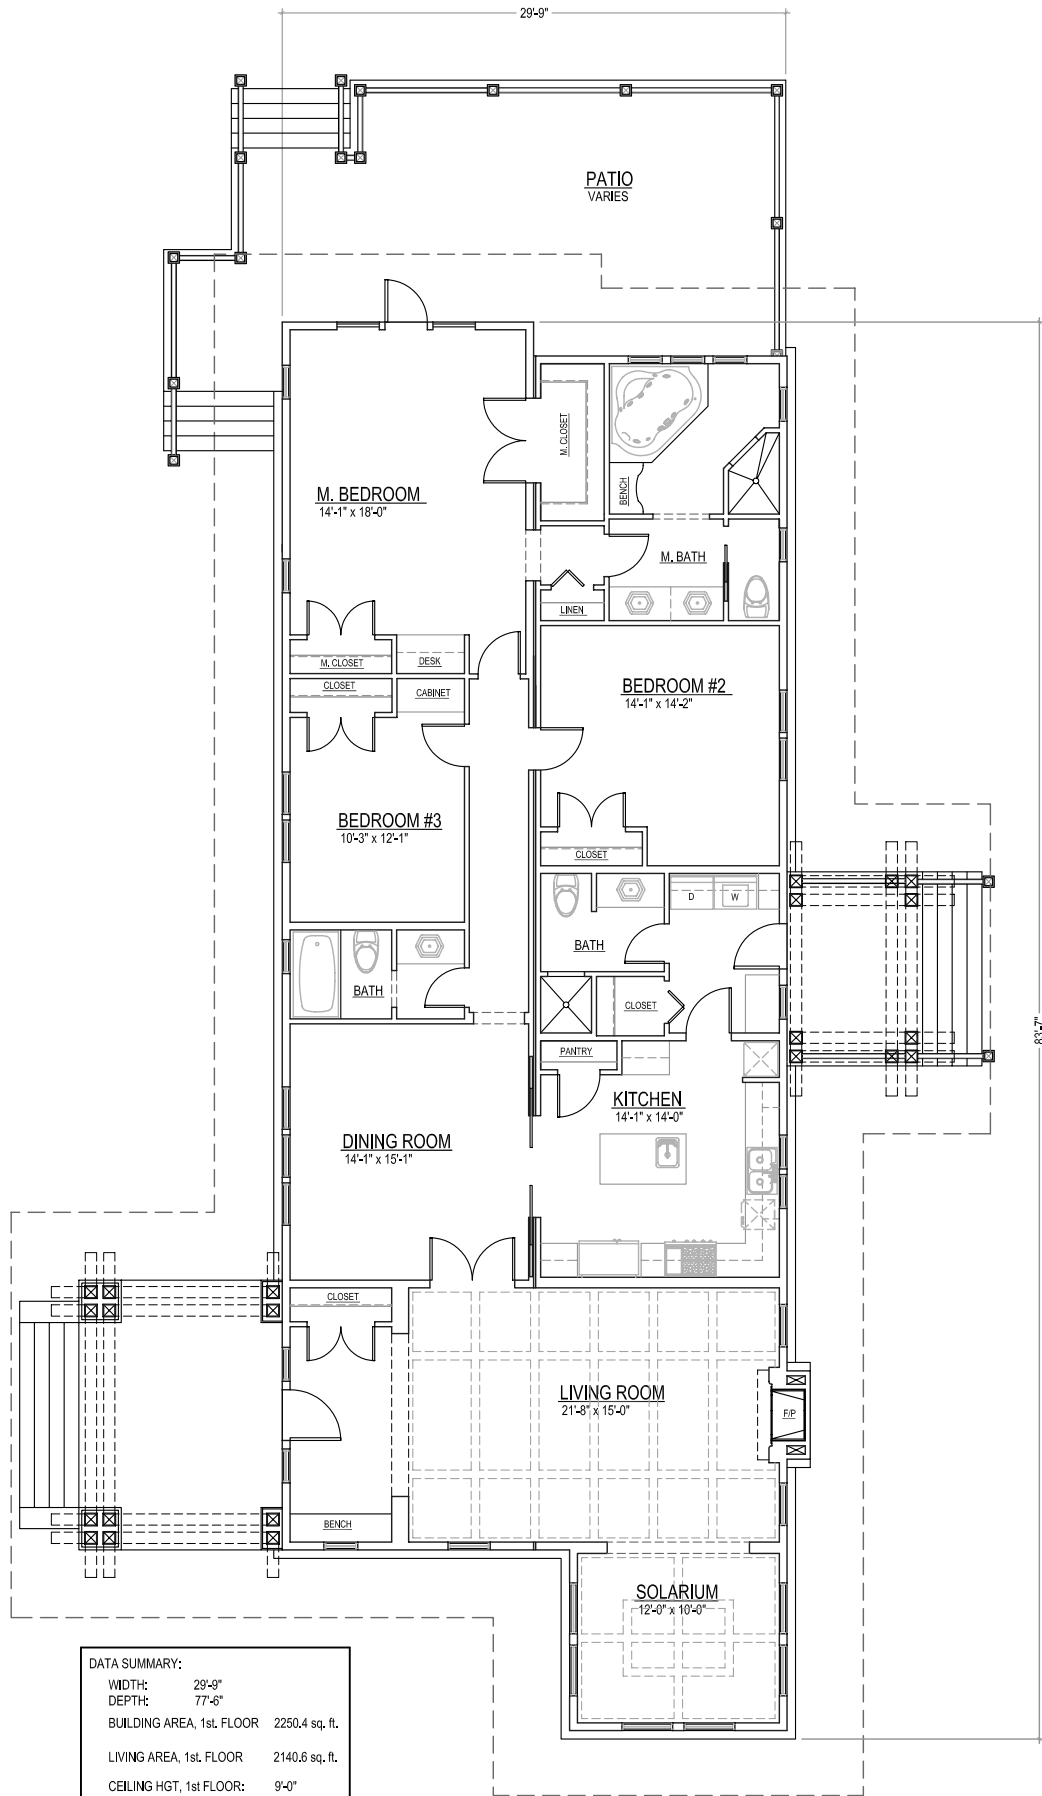

THE PASADENA, FRONT ELEVATION

© 2005 GARNETT DESIGN GROUP

SCALE: 1/4 IN. = 1.0 FOOT

THE PASADENA, REAR ELEVATION

© 2005 GARNETT DESIGN GROUP

SCALE: 1/4 IN. = 1.0 FOOT

THE PASADENA, RIGHT ELEVATION, FACING

© 2005 GARNETT DESIGN GROUP

SCALE: 1/4 IN. = 1'0" FOOT

THE PASADENA, LEFT ELEVATION, FACING

© 2005 GARNETT DESIGN GROUP

SCALE: 1/4 IN. = 10 FOOT

THE PASADENA, FIRST FLOOR PLAN