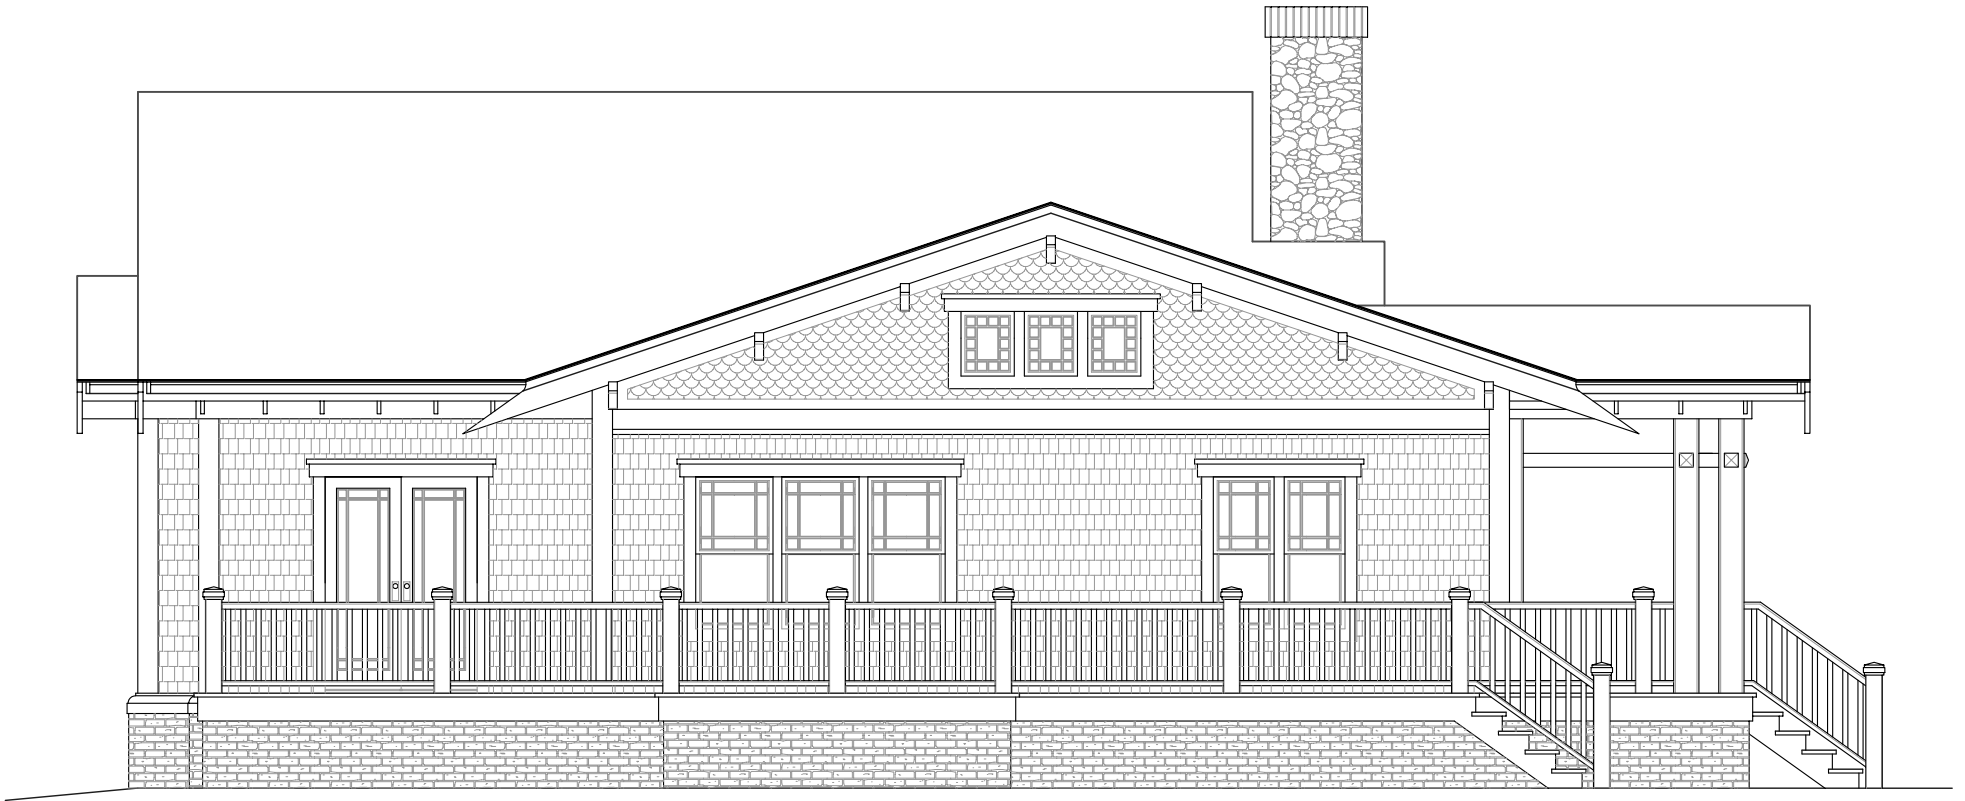

# THE MONTARRA, FRONT ELEVATION

© 2004 GARNETT DESIGN GROUP

SCALE: 1/4 IN. = 1.0 FOOT

## THE MORADA, REAR ELEVATION

© 2004 GARNETT DESIGN GROUP

SCALE: 1/4 IN. = 1.0 FOOT

THE MORADA, RIGHT ELEVATION, FACING

© 2004 GARNETT DESIGN GROUP

SCALE: 1/4 IN. = 10 FOOT

THE MONTARRA, LEFT ELEVATION, FACING

© 2004 GARNETT DESIGN GROUP

SCALE: 1/4 IN. = 10 FOOT

# THE MORADA, FLOOR PLAN