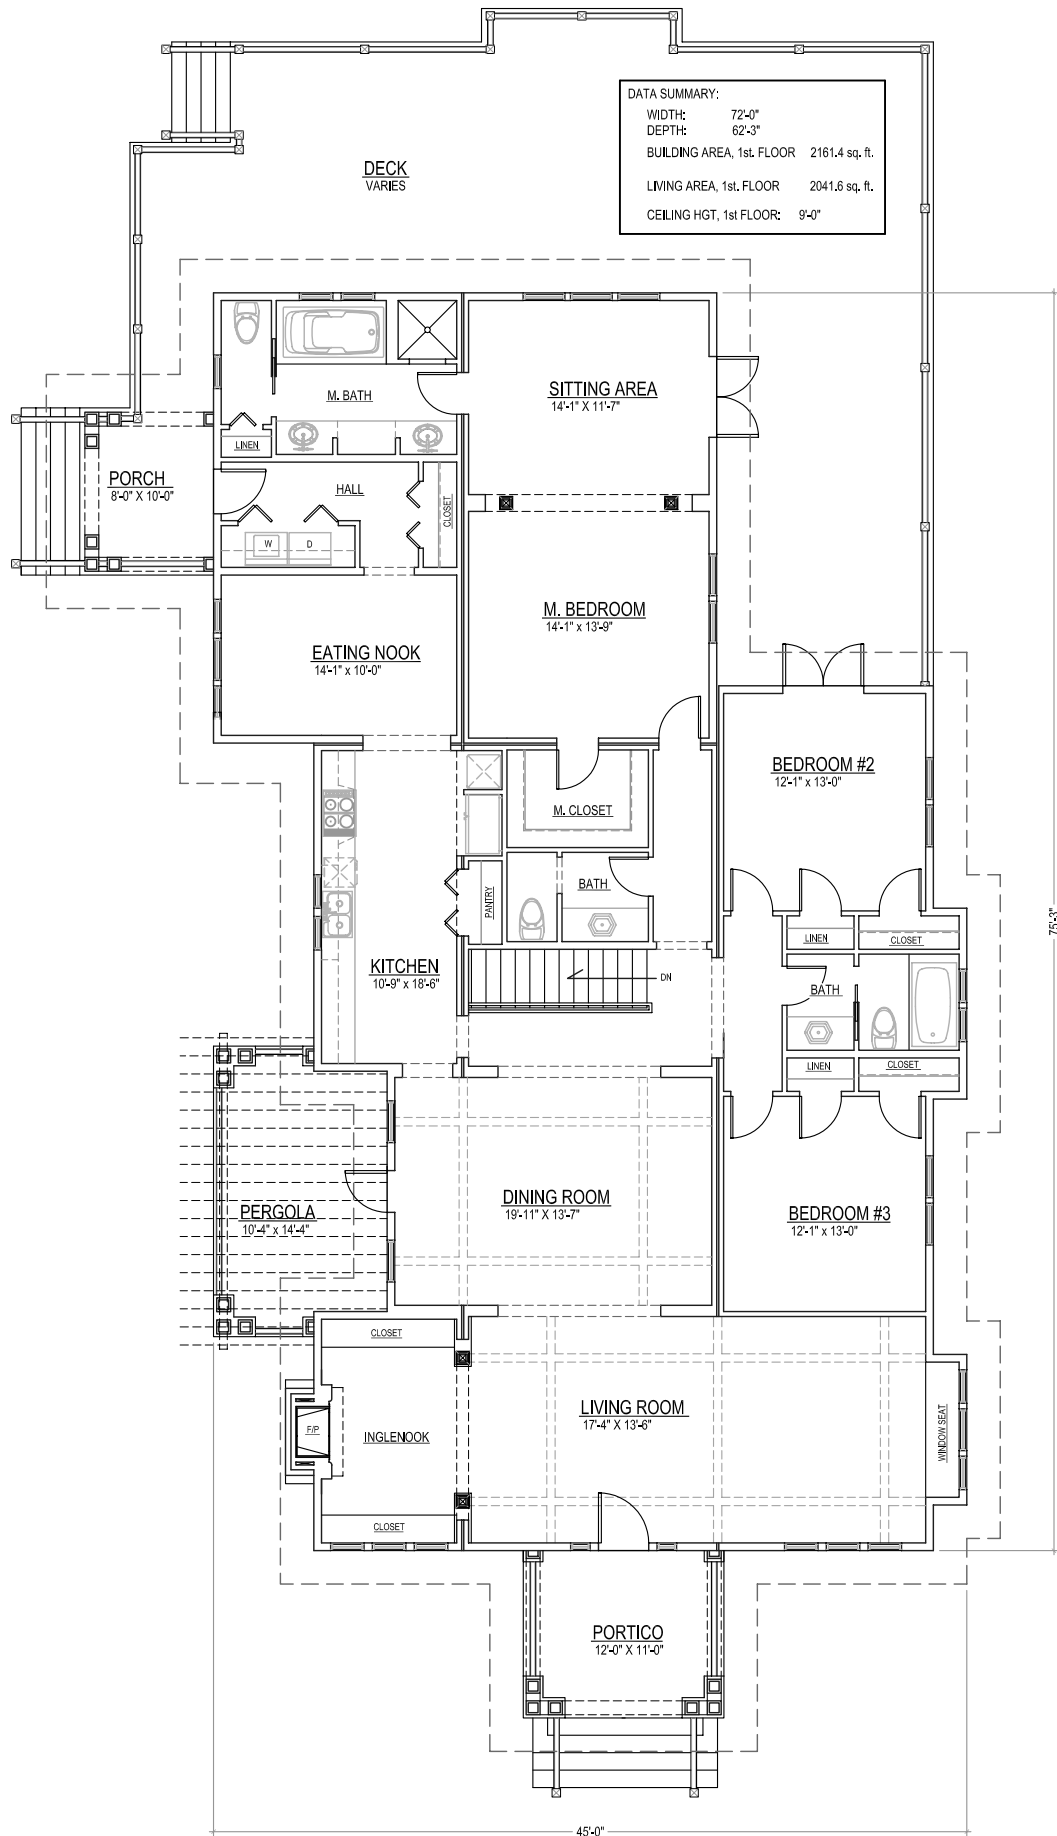

# THE MONTARRA, FRONT ELEVATION

© 2004 GARNETT DESIGN GROUP

SCALE: 1/4 IN. = 1.0 FOOT

## THE MORADA, REAR ELEVATION

© 2004 GARNETT DESIGN GROUP

SCALE: 1/4 IN. = 1.0 FOOT

THE MORADA, RIGHT ELEVATION, FACING

© 2004 GARNETT DESIGN GROUP

SCALE: 1/4 IN. = 10 FOOT

THE MONTARRA, LEFT ELEVATION, FACING

© 2004 GARNETT DESIGN GROUP

SCALE: 1/4 IN. = 10 FOOT

# THE MORADA, FLOOR PLAN