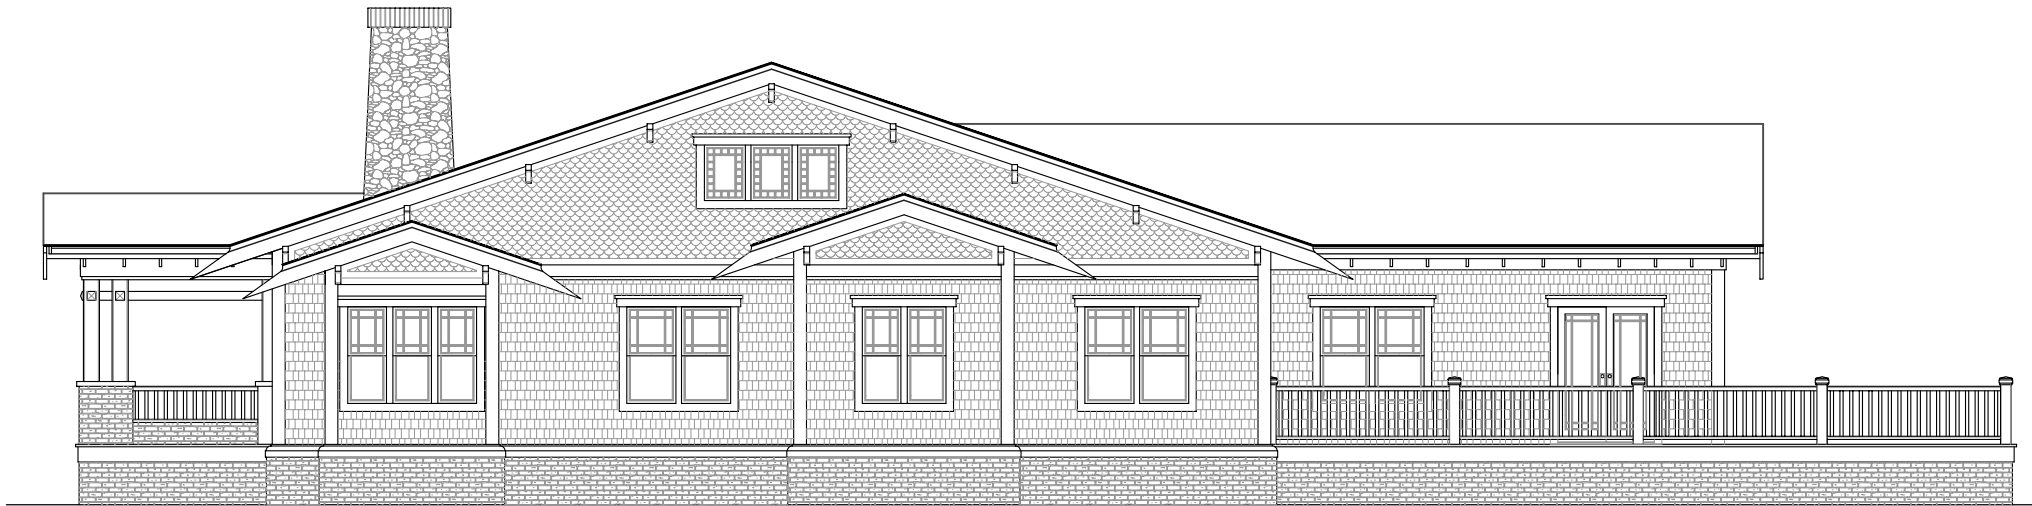

# THE MONTARRA, FRONT ELEVATION

© 2004 GARNETT DESIGN GROUP

SCALE: 1/4 IN. = 1.0 FOOT

## THE MORADA, REAR ELEVATION

© 2004 GARNETT DESIGN GROUP

SCALE: 1/4 IN. = 1.0 FOOT

THE MORADA, RIGHT ELEVATION, FACING

© 2004 GARNETT DESIGN GROUP

SCALE: 1/4 IN. = 10 FOOT

THE MONTARRA, LEFT ELEVATION, FACING

© 2004 GARNETT DESIGN GROUP

SCALE: 1/4 IN. = 10 FOOT

# THE MORADA, FLOOR PLAN