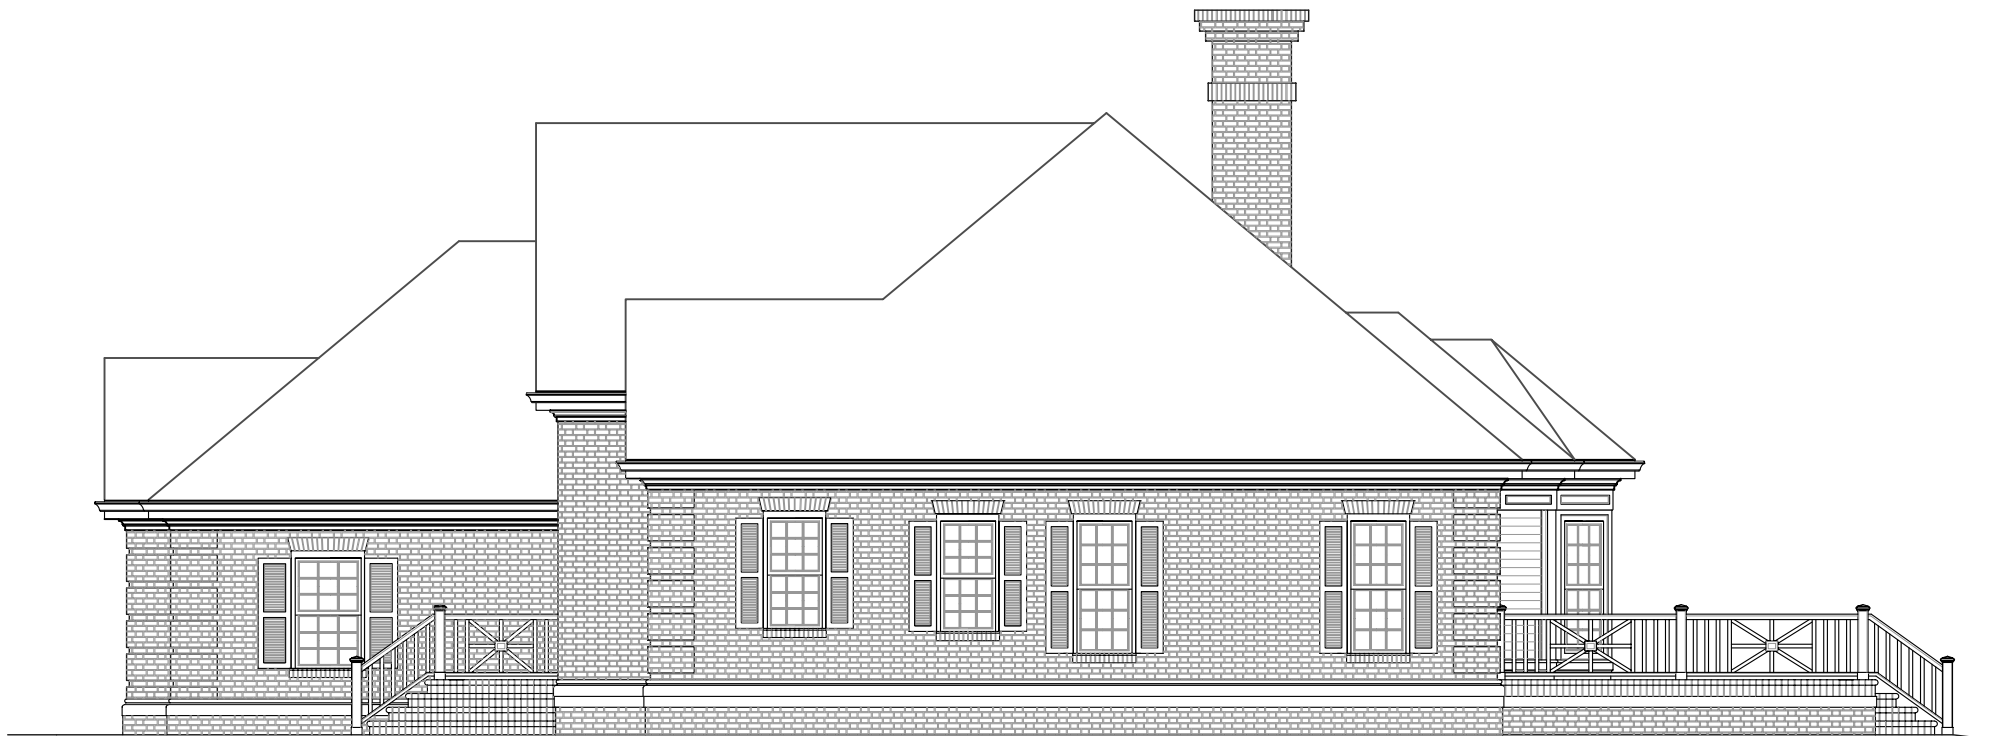

THE COVINGTON, FRONT ELEVATION

© 2004 GARNETT DESIGN GROUP

SCALE: 1/4 IN. = 10 FOOT

THE COVINGTON, REAR ELEVATION

© 2004 GARNETT DESIGN GROUP

SCALE: 1/4 IN. = 1.0 FOOT

COVINGTON, LEFT ELEVATION, FACING

© 2004 GARNETT DESIGN GROUP

SCALE: 1/4 IN. = 1.0 FOOT

THE COVINGTON, RIGHT ELEVATION, FACING

© 2004 GARNETT DESIGN GROUP

SCALE: 1/4 IN. = 10 FOOT

THE COVINGTON, FIRST FLOOR PLAN