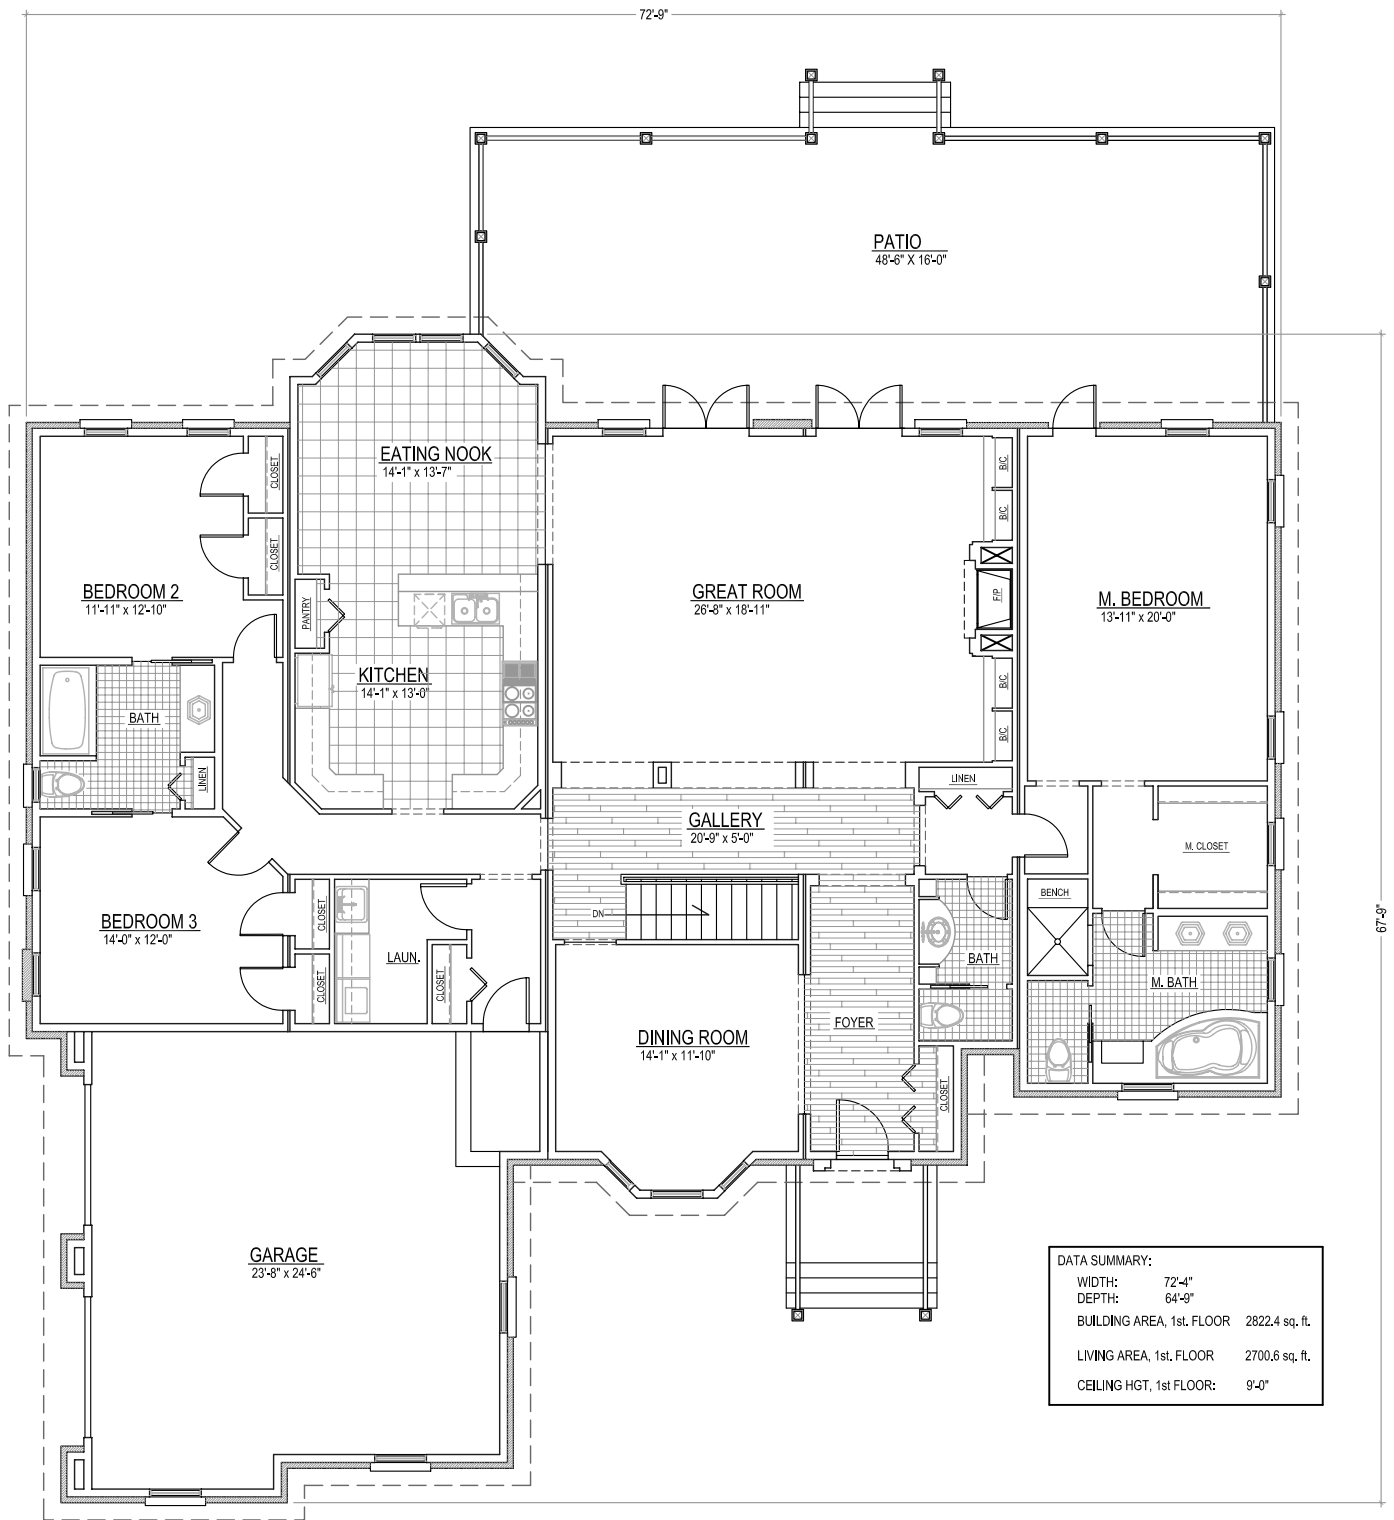

THE COVINGTON, FRONT ELEVATION

© 2004 GARNETT DESIGN GROUP

SCALE: 1/4 IN. = 10 FOOT

THE COVINGTON, REAR ELEVATION

© 2004 GARNETT DESIGN GROUP

SCALE: 1/4 IN. = 1.0 FOOT

COVINGTON, LEFT ELEVATION, FACING

© 2004 GARNETT DESIGN GROUP

SCALE: 1/4 IN. = 1.0 FOOT

THE COVINGTON, RIGHT ELEVATION, FACING

© 2004 GARNETT DESIGN GROUP

SCALE: 1/4 IN. = 10 FOOT

THE COVINGTON, FIRST FLOOR PLAN