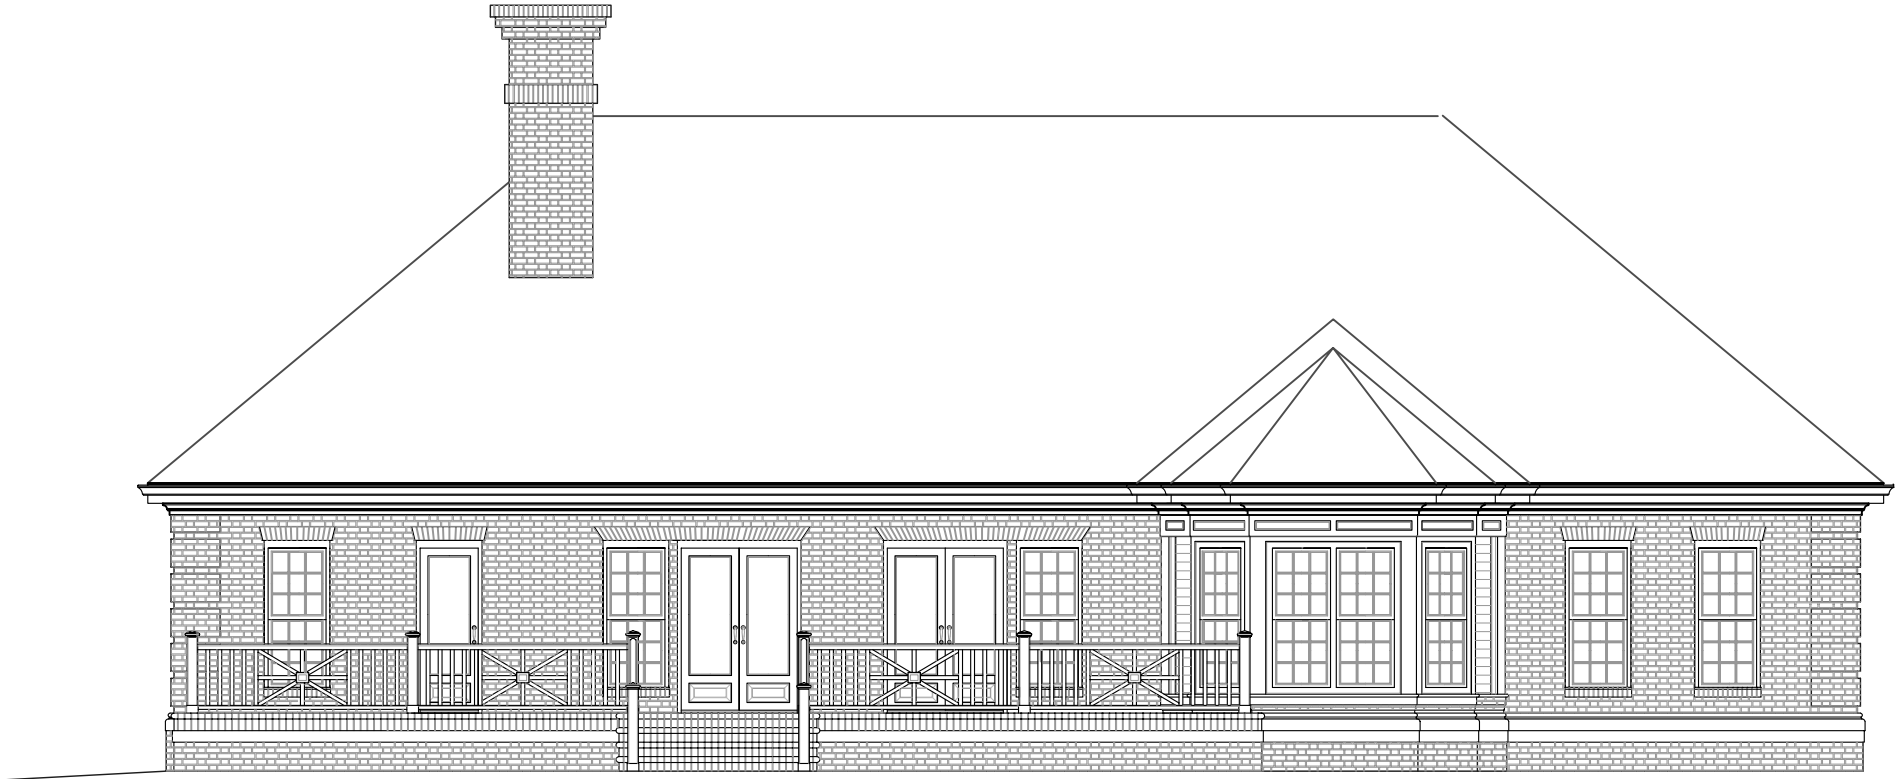

THE COVINGTON, FRONT ELEVATION

© 2004 GARNETT DESIGN GROUP

SCALE: 1/4 IN. = 10 FOOT

THE COVINGTON, REAR ELEVATION

© 2004 GARNETT DESIGN GROUP

SCALE: 1/4 IN. = 1.0 FOOT

COVINGTON, LEFT ELEVATION, FACING

© 2004 GARNETT DESIGN GROUP

SCALE: 1/4 IN. = 1.0 FOOT

THE COVINGTON, RIGHT ELEVATION, FACING

© 2004 GARNETT DESIGN GROUP

SCALE: 1/4 IN. = 10 FOOT

THE COVINGTON, FIRST FLOOR PLAN