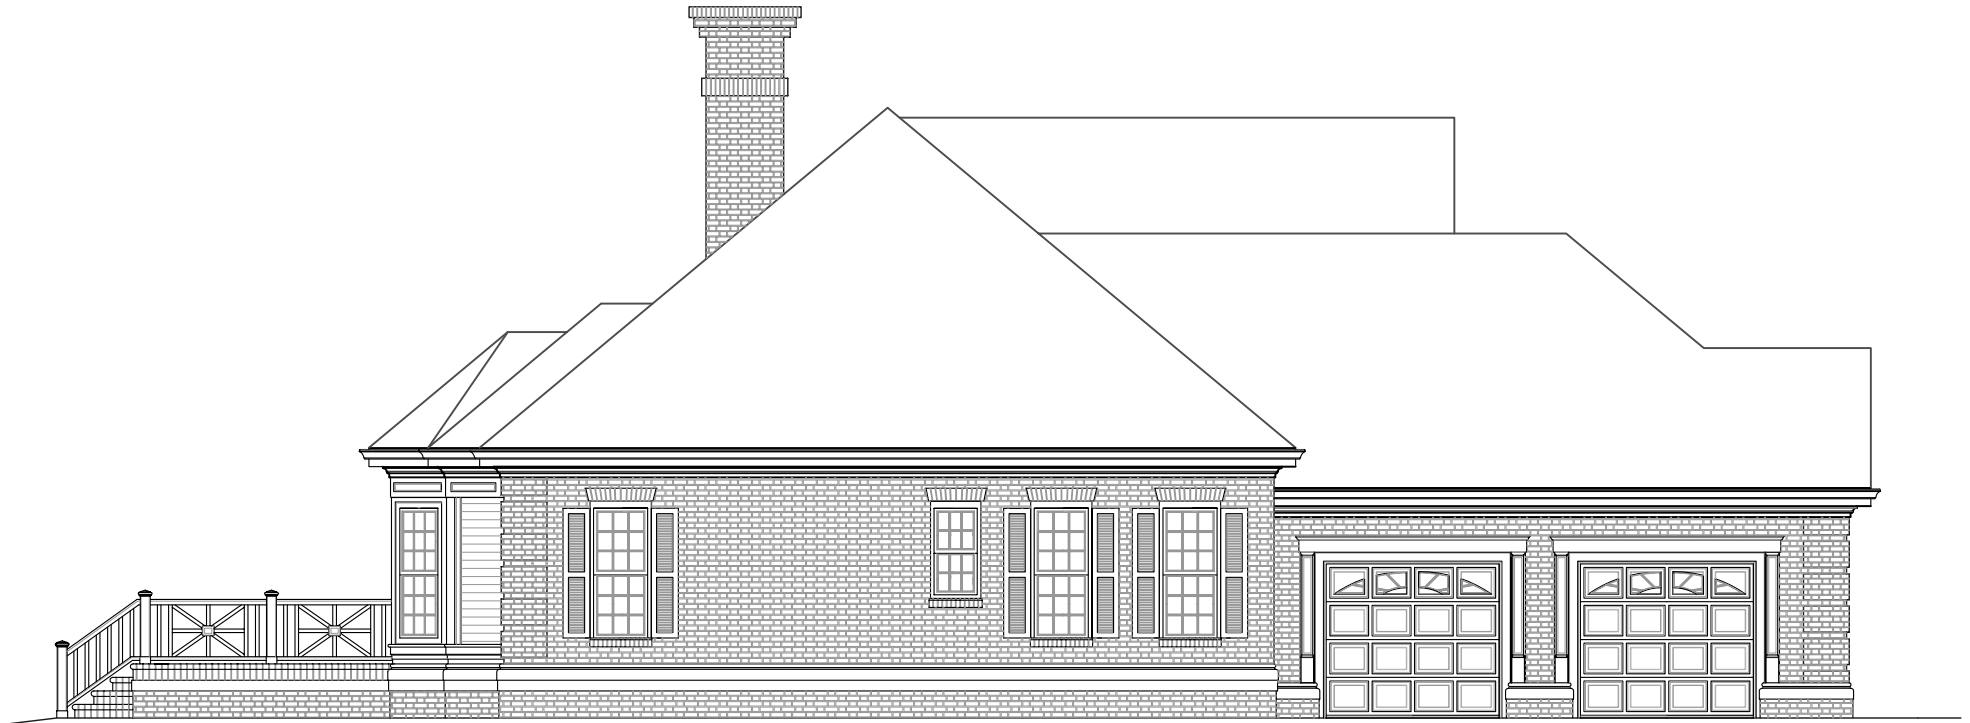

THE COVINGTON, FRONT ELEVATION

© 2004 GARNETT DESIGN GROUP

SCALE: 1/4 IN. = 10 FOOT

THE COVINGTON, REAR ELEVATION

© 2004 GARNETT DESIGN GROUP

SCALE: 1/4 IN. = 1.0 FOOT

COVINGTON, LEFT ELEVATION, FACING

© 2004 GARNETT DESIGN GROUP

SCALE: 1/4 IN. = 1.0 FOOT

THE COVINGTON, RIGHT ELEVATION, FACING

© 2004 GARNETT DESIGN GROUP

SCALE: 1/4 IN. = 10 FOOT

THE COVINGTON, FIRST FLOOR PLAN