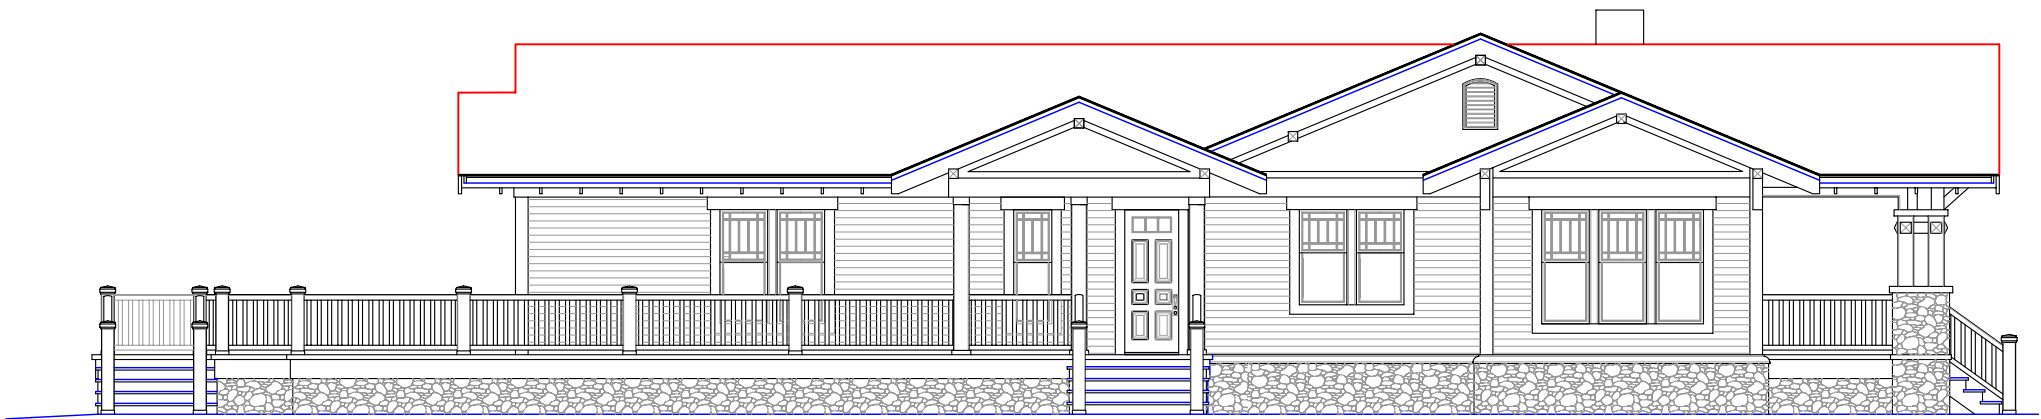

THE CELESTA, FRONT ELEVATION

© 2004 GARNETT DESIGN GROUP

SCALE: 1/4 IN. = 1.0 FOOT

THE CELESTA, REAR ELEVATION

© 2004 GARNETT DESIGN GROUP

SCALE: 1/4 IN. = 1.0 FOOT

THE CELESTA, RIGHT ELEVATION, FACING

© 2004 GARNETT DESIGN GROUP

SCALE: 1/4 IN. = 10 FOOT

THE CELESTA, LEFT ELEVATION, FACING

© 2004 GARNETT DESIGN GROUP

SCALE: 1/4 IN. = 10 FOOT

THE CELESTA, FIRST FLOOR PLAN