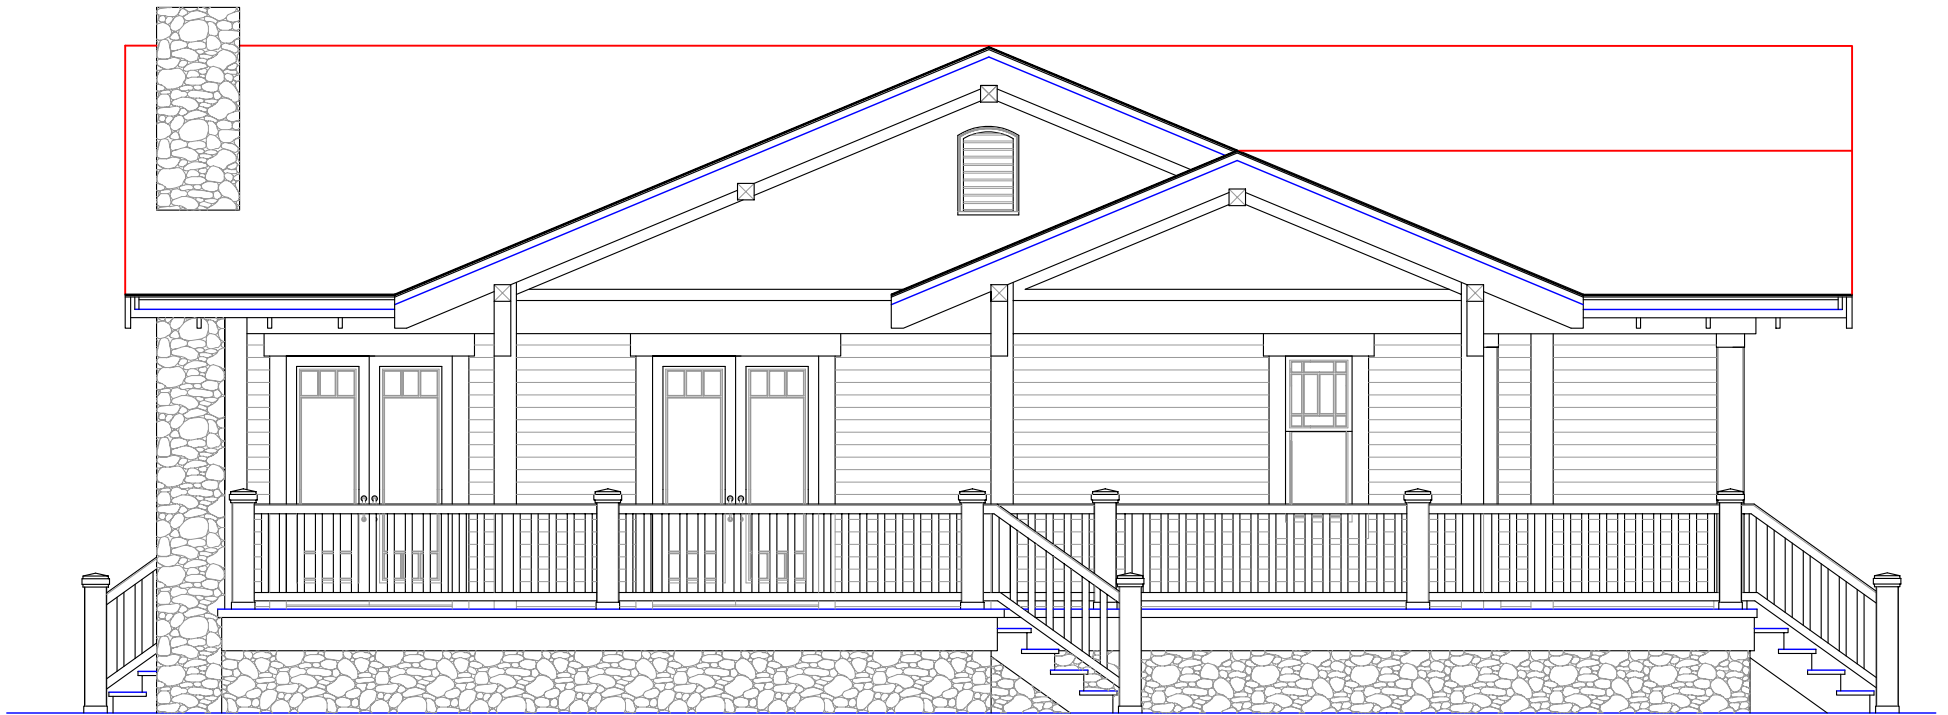

THE CELESTA, FRONT ELEVATION

© 2004 GARNETT DESIGN GROUP

SCALE: 1/4 IN. = 1.0 FOOT

THE CELESTA, REAR ELEVATION

© 2004 GARNETT DESIGN GROUP

SCALE: 1/4 IN. = 1.0 FOOT

THE CELESTA, RIGHT ELEVATION, FACING

© 2004 GARNETT DESIGN GROUP

SCALE: 1/4 IN. = 10 FOOT

THE CELESTA, LEFT ELEVATION, FACING

© 2004 GARNETT DESIGN GROUP

SCALE: 1/4 IN. = 10 FOOT

THE CELESTA, FIRST FLOOR PLAN