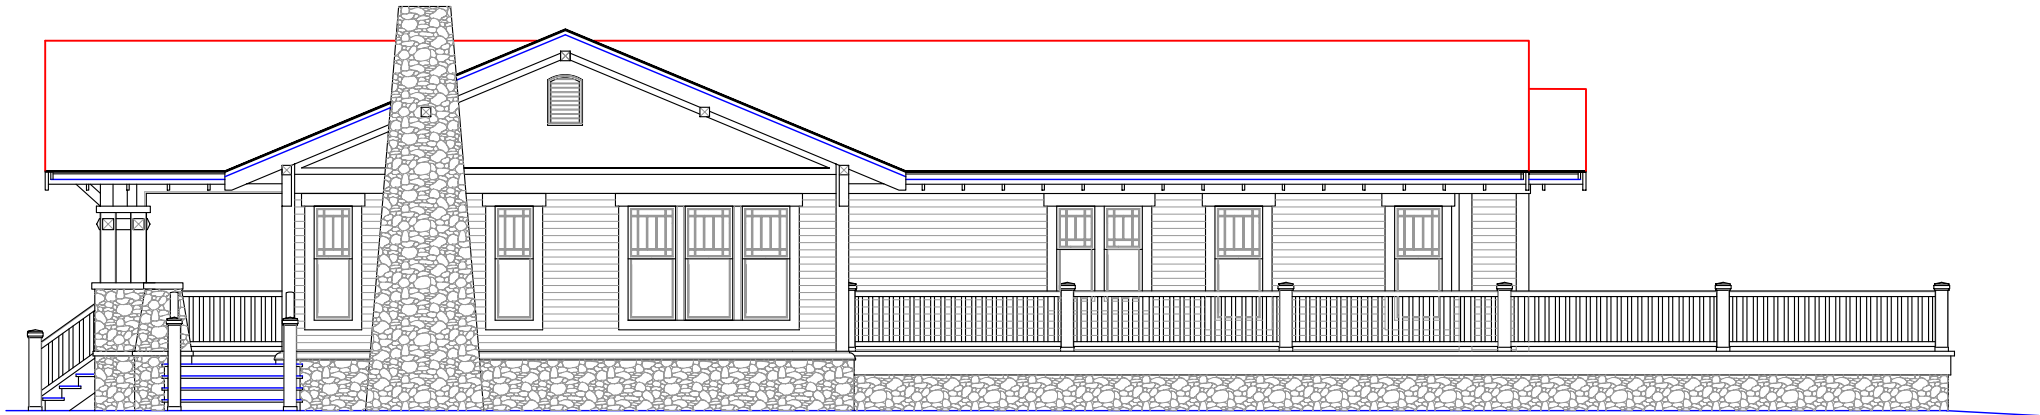

THE CELESTA, FRONT ELEVATION

© 2004 GARNETT DESIGN GROUP

SCALE: 1/4 IN. = 1.0 FOOT

THE CELESTA, REAR ELEVATION

© 2004 GARNETT DESIGN GROUP

SCALE: 1/4 IN. = 1.0 FOOT

THE CELESTA, RIGHT ELEVATION, FACING

© 2004 GARNETT DESIGN GROUP

SCALE: 1/4 IN. = 10 FOOT

THE CELESTA, LEFT ELEVATION, FACING

© 2004 GARNETT DESIGN GROUP

SCALE: 1/4 IN. = 10 FOOT

THE CELESTA, FIRST FLOOR PLAN