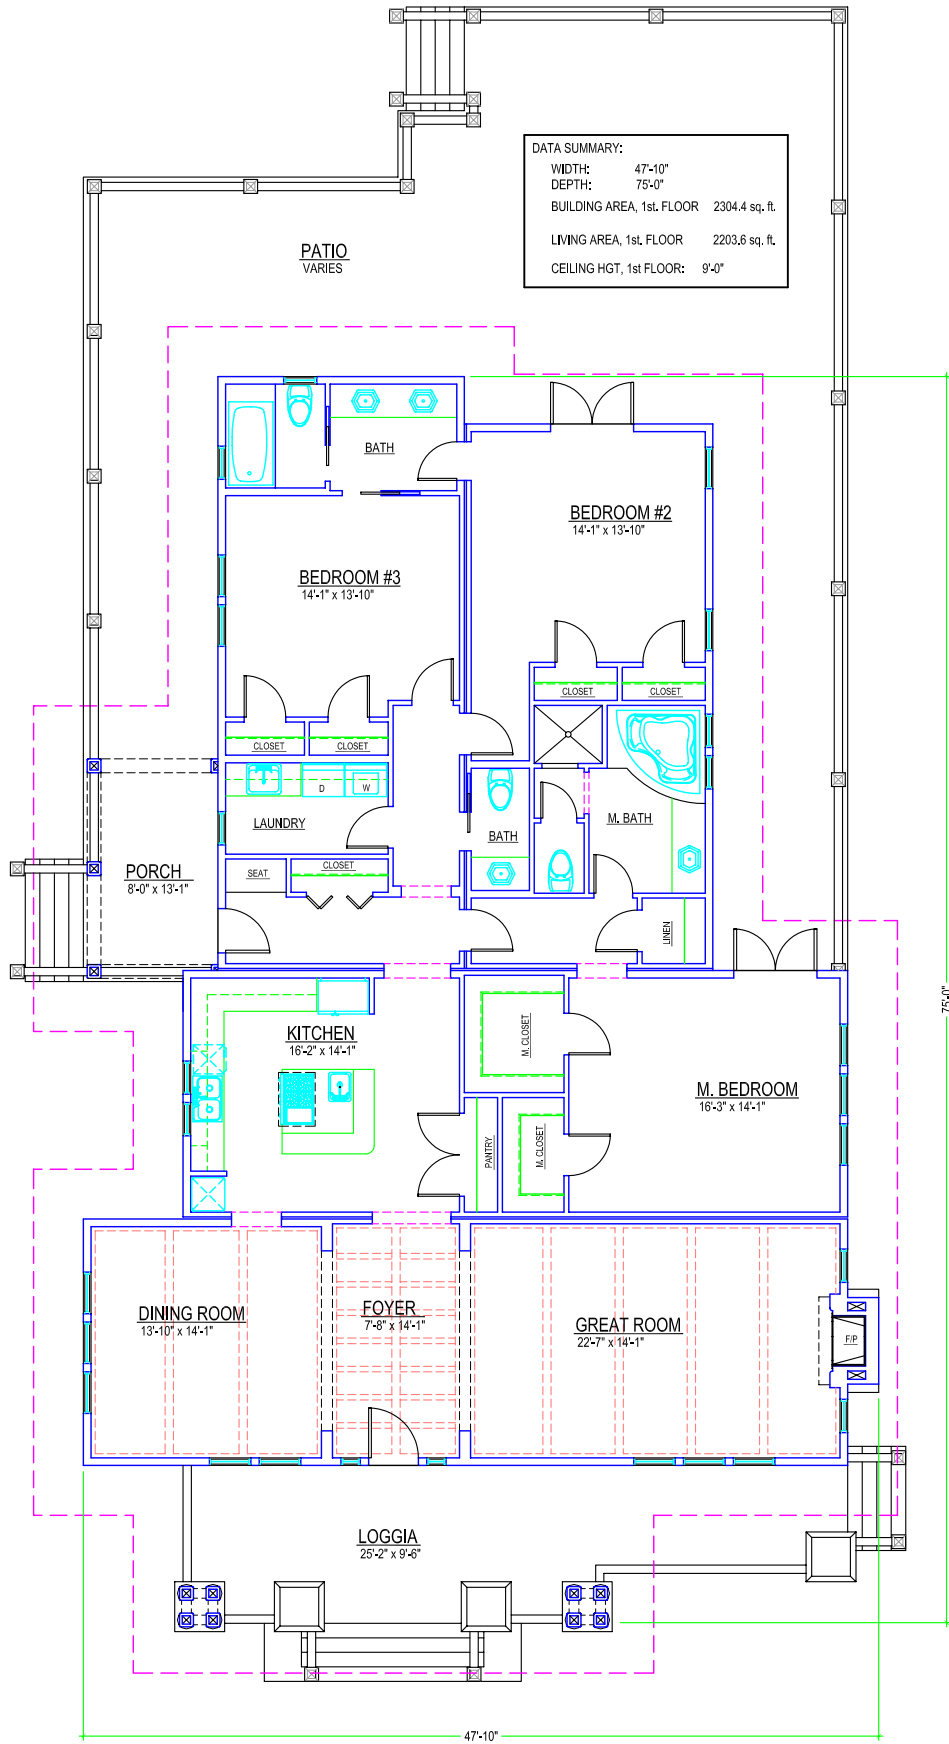

THE CELESTA, FRONT ELEVATION

© 2004 GARNETT DESIGN GROUP

SCALE: 1/4 IN. = 1.0 FOOT

THE CELESTA, REAR ELEVATION

© 2004 GARNETT DESIGN GROUP

SCALE: 1/4 IN. = 1.0 FOOT

THE CELESTA, RIGHT ELEVATION, FACING

© 2004 GARNETT DESIGN GROUP

SCALE: 1/4 IN. = 10 FOOT

THE CELESTA, LEFT ELEVATION, FACING

© 2004 GARNETT DESIGN GROUP

SCALE: 1/4 IN. = 10 FOOT

THE CELESTA, FIRST FLOOR PLAN