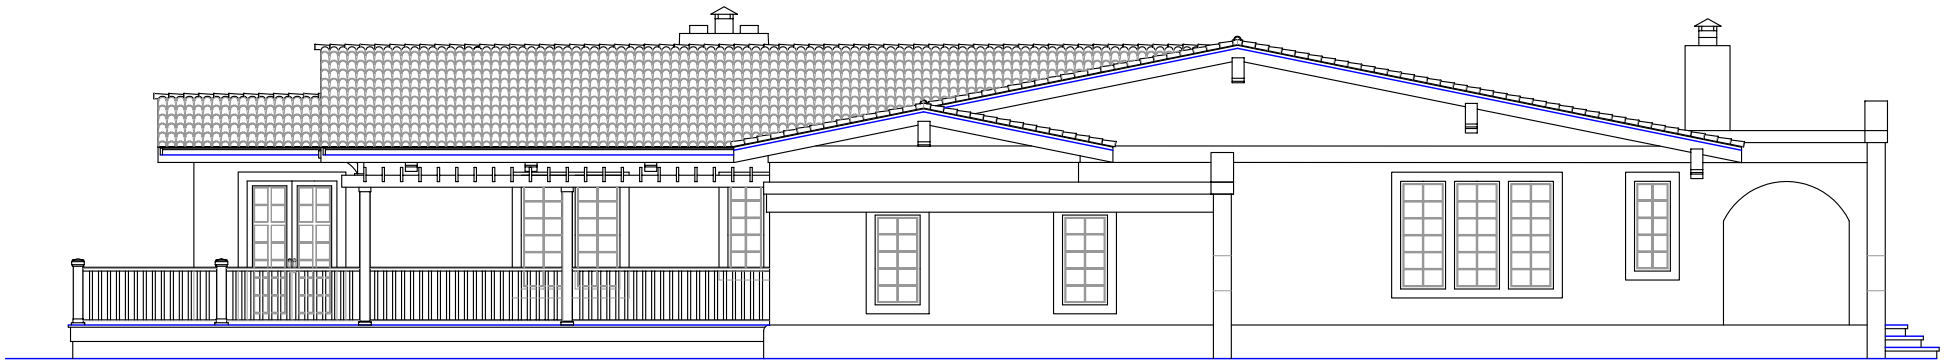

## THE CARMENCITA, FRONT ELEVATION

© 2004 GARNETT DESIGN GROUP

SCALE: 1/4 IN. = 1.0 FOOT

THE CARMENCITA, RIGHT ELEVATION, FACING

© 2004 GARNETT DESIGN GROUP

SCALE: 1/4 IN. = 10 FOOT

THE CARMENCITA, LEFT ELEVATION, FACING

© 2004 GARNETT DESIGN GROUP

SCALE: 1/4 IN. = 10 FOOT

## THE CARMENCITA, REAR ELEVATION

© 2004 GARNETT DESIGN GROUP

SCALE: 1/4 IN. = 10 FOOT

# THE CARMENCITA, FIRST FLOOR PLAN