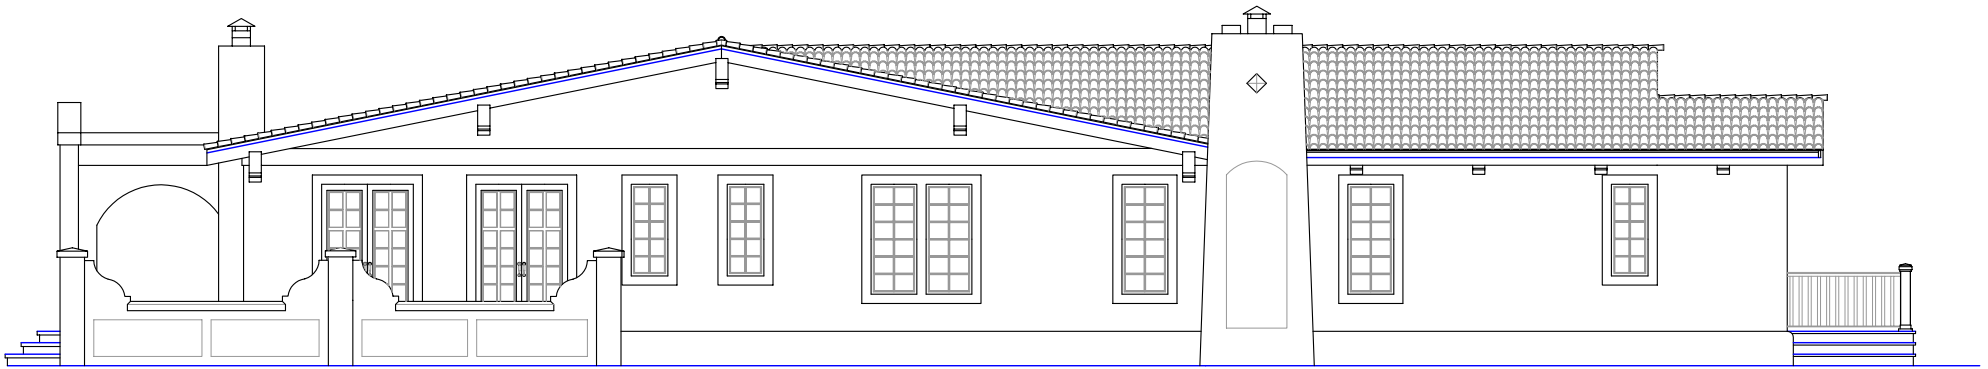

## THE CARMENCITA, FRONT ELEVATION

© 2004 GARNETT DESIGN GROUP

SCALE: 1/4 IN. = 1.0 FOOT

THE CARMENCITA, RIGHT ELEVATION, FACING

© 2004 GARNETT DESIGN GROUP

SCALE: 1/4 IN. = 10 FOOT

THE CARMENCITA, LEFT ELEVATION, FACING

© 2004 GARNETT DESIGN GROUP

SCALE: 1/4 IN. = 10 FOOT

## THE CARMENCITA, REAR ELEVATION

© 2004 GARNETT DESIGN GROUP

SCALE: 1/4 IN. = 10 FOOT

# THE CARMENCITA, FIRST FLOOR PLAN