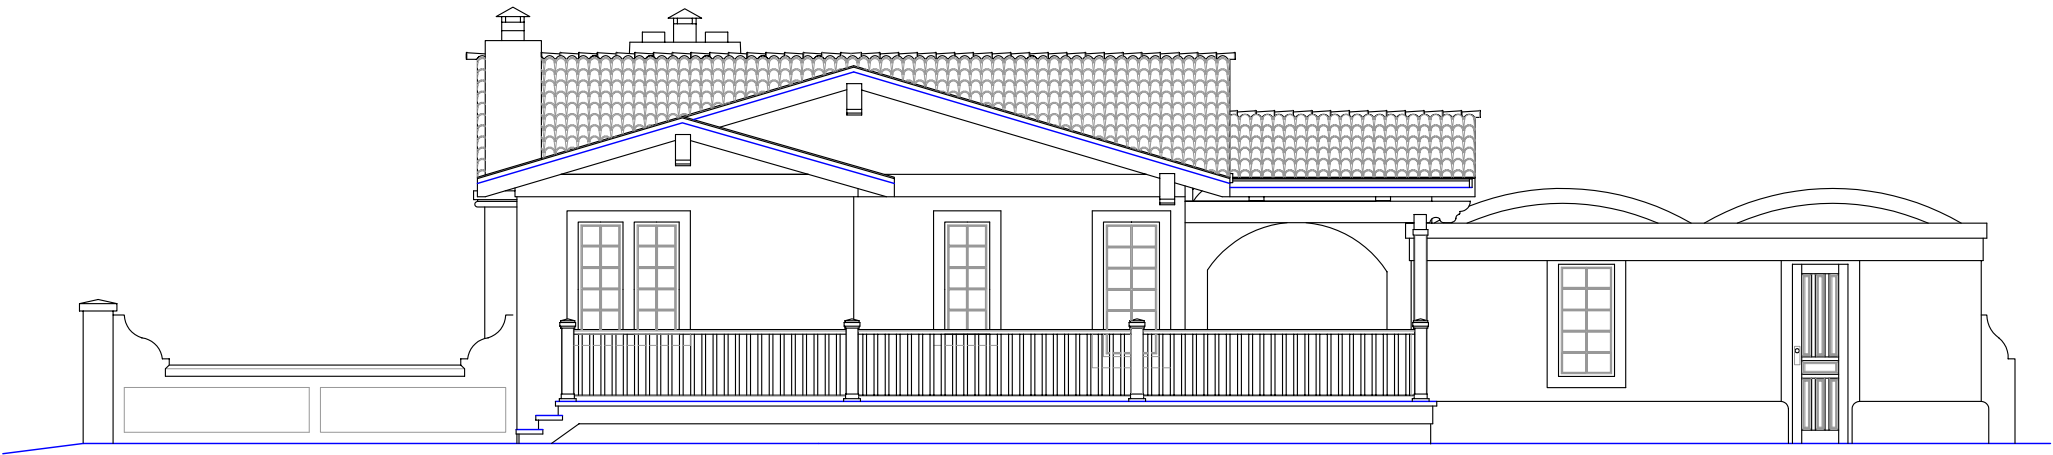

## THE CARMENCITA, FRONT ELEVATION

© 2004 GARNETT DESIGN GROUP

SCALE: 1/4 IN. = 1.0 FOOT

THE CARMENCITA, RIGHT ELEVATION, FACING

© 2004 GARNETT DESIGN GROUP

SCALE: 1/4 IN. = 10 FOOT

THE CARMENCITA, LEFT ELEVATION, FACING

© 2004 GARNETT DESIGN GROUP

SCALE: 1/4 IN. = 10 FOOT

## THE CARMENCITA, REAR ELEVATION

© 2004 GARNETT DESIGN GROUP

SCALE: 1/4 IN. = 10 FOOT

# THE CARMENCITA, FIRST FLOOR PLAN