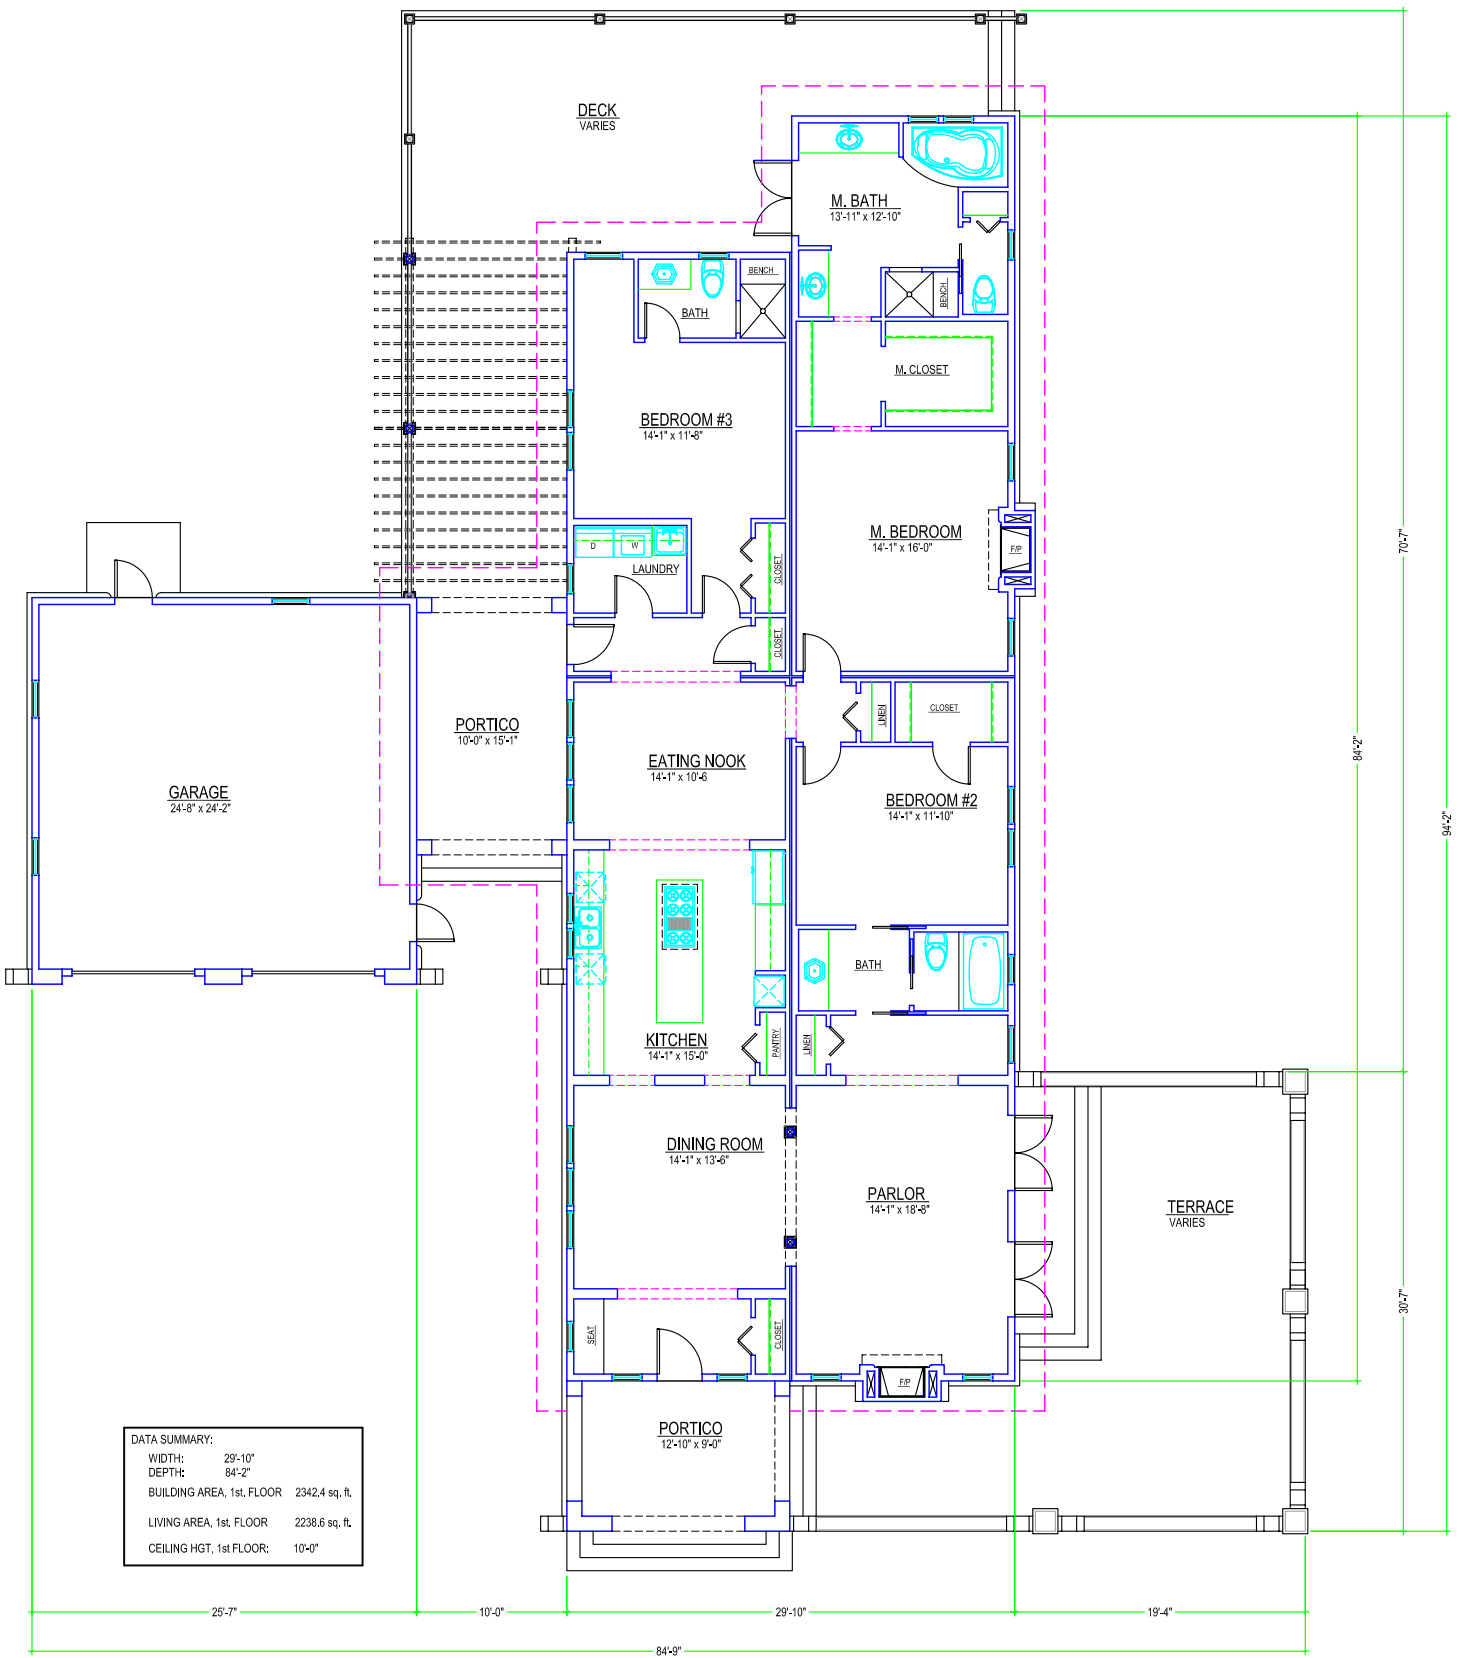

## THE CARMENCITA, FRONT ELEVATION

© 2004 GARNETT DESIGN GROUP

SCALE: 1/4 IN. = 1.0 FOOT

THE CARMENCITA, RIGHT ELEVATION, FACING

© 2004 GARNETT DESIGN GROUP

SCALE: 1/4 IN. = 10 FOOT

THE CARMENCITA, LEFT ELEVATION, FACING

© 2004 GARNETT DESIGN GROUP

SCALE: 1/4 IN. = 10 FOOT

## THE CARMENCITA, REAR ELEVATION

© 2004 GARNETT DESIGN GROUP

SCALE: 1/4 IN. = 10 FOOT

# THE CARMENCITA, FIRST FLOOR PLAN