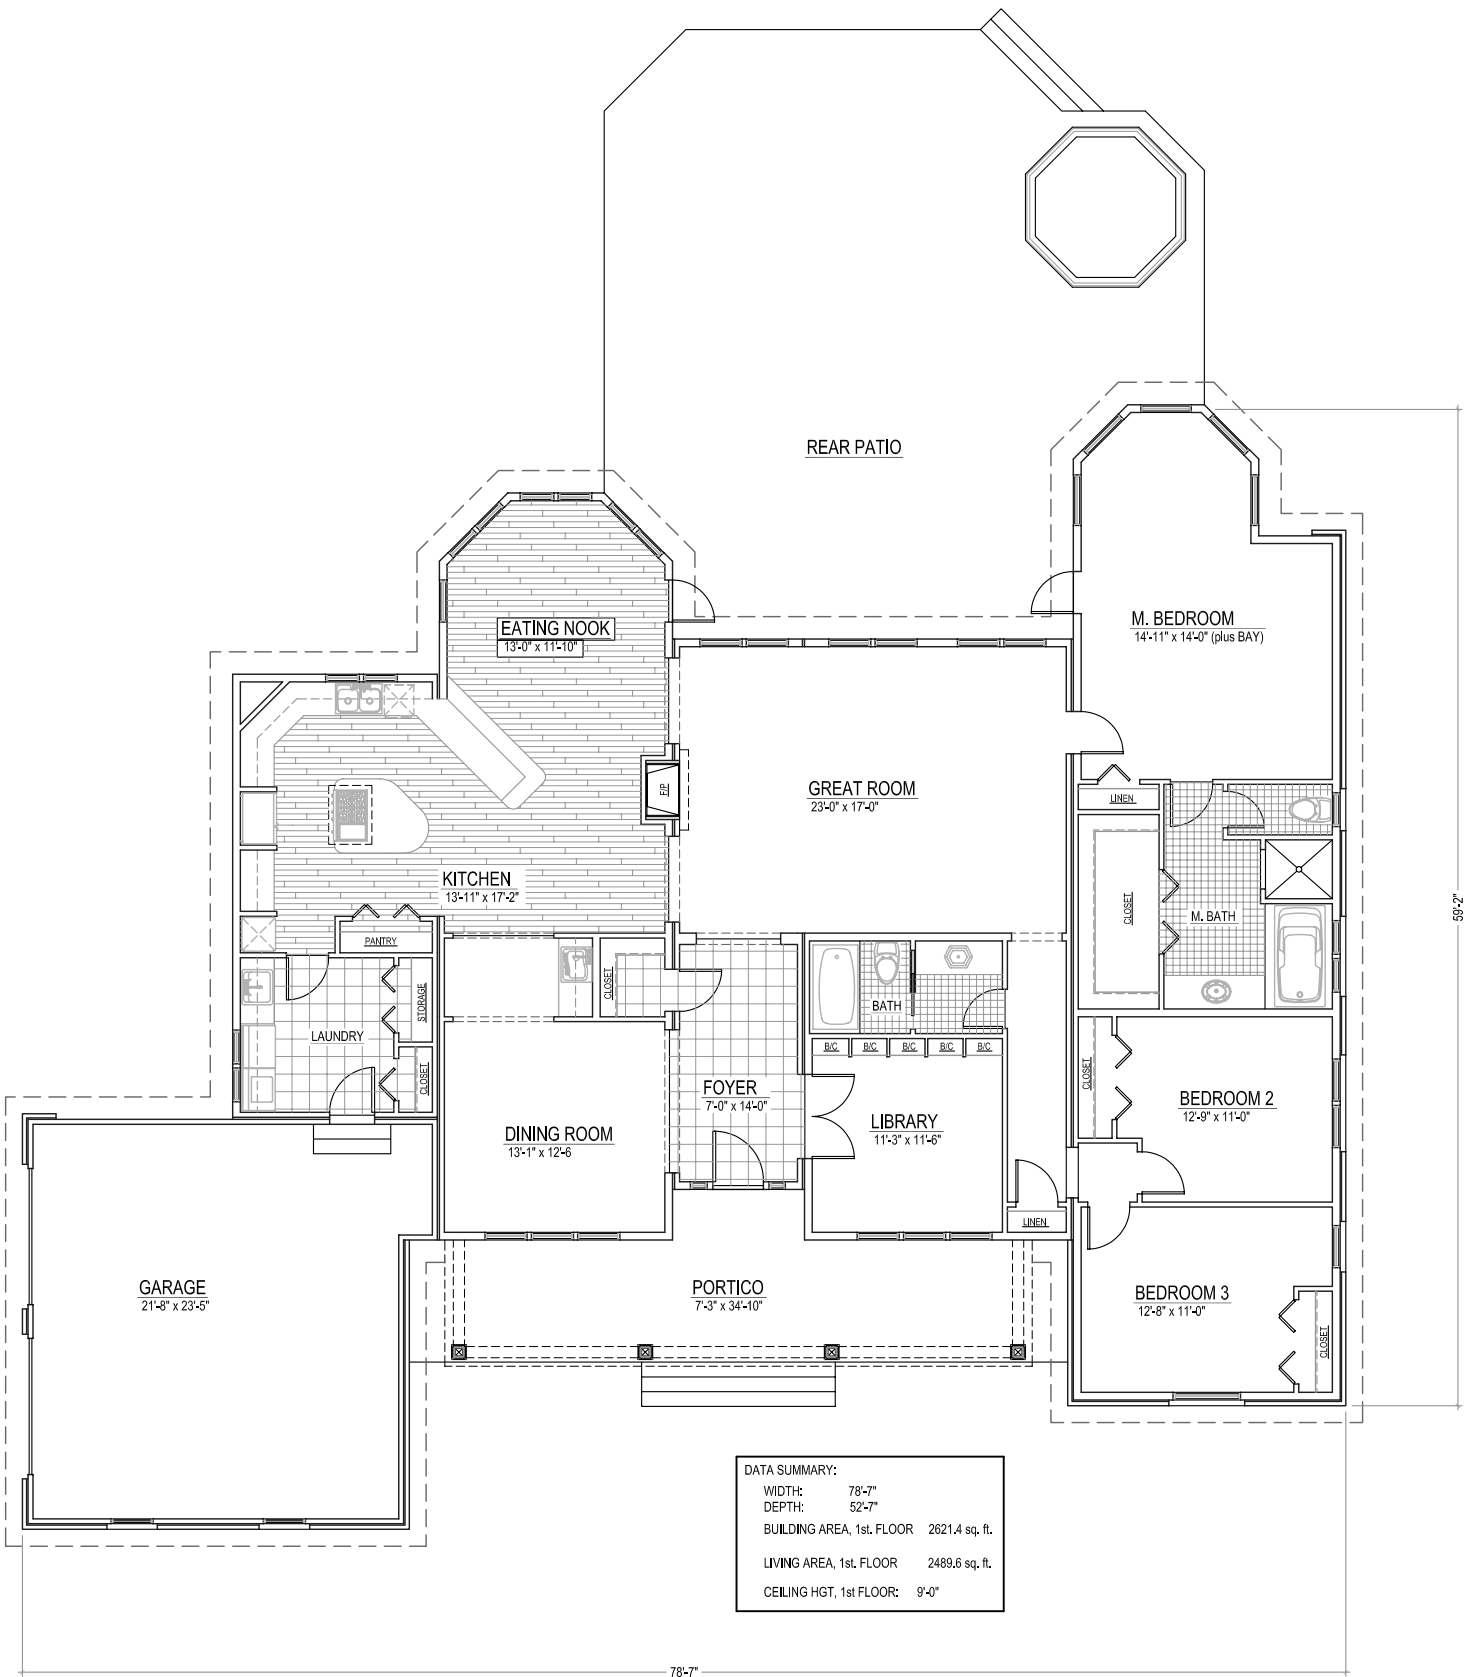

THE BENNINGTON, FRONT ELEVATION

© 2004 GARNETT DESIGN GROUP

SCALE: 1/4 IN. = 10 FOOT

THE BENNINGTON, RIGHT ELEVATION, FACING

© 2004 GARNETT DESIGN GROUP

SCALE: 1/4 IN. = 10 FOOT

THE BENNINGTON, LEFT ELEVATION, FACING

© 2004 GARNETT DESIGN GROUP

SCALE: 1/4 IN. = 10 FOOT

## THE BENNINGTON, REAR ELEVATION

© 2024 GARNETT DESIGN GROUP

SCALE: 1/4 IN. = 1.0 FOOT

THE BENNINGTON, FIRST FLOOR PLAN