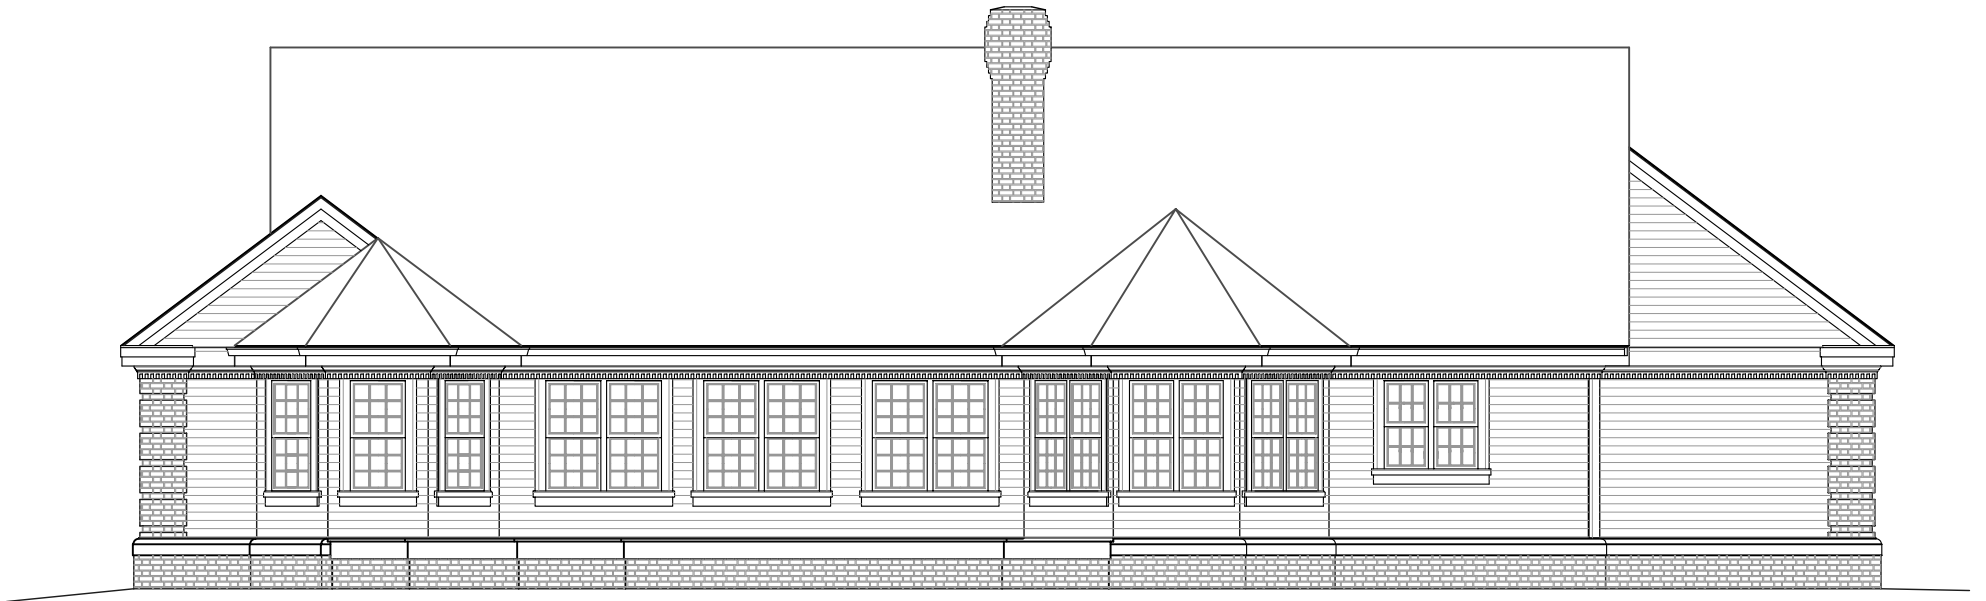

THE BENNINGTON, FRONT ELEVATION

© 2004 GARNETT DESIGN GROUP

SCALE: 1/4 IN. = 10 FOOT

THE BENNINGTON, RIGHT ELEVATION, FACING

© 2004 GARNETT DESIGN GROUP

SCALE: 1/4 IN. = 10 FOOT

THE BENNINGTON, LEFT ELEVATION, FACING

© 2004 GARNETT DESIGN GROUP

SCALE: 1/4 IN. = 10 FOOT

## THE BENNINGTON, REAR ELEVATION

© 2024 GARNETT DESIGN GROUP

SCALE: 1/4 IN. = 1.0 FOOT

THE BENNINGTON, FIRST FLOOR PLAN