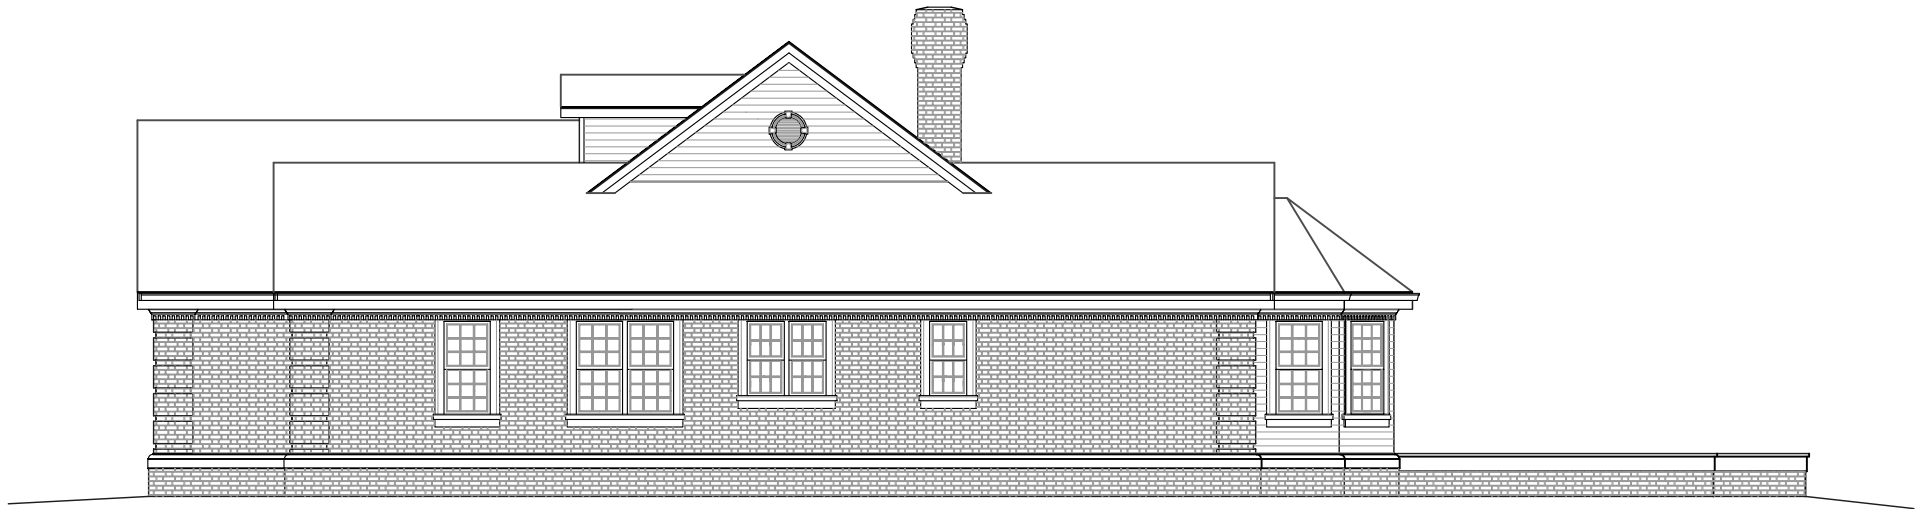

THE BENNINGTON, FRONT ELEVATION

© 2004 GARNETT DESIGN GROUP

SCALE: 1/4 IN. = 10 FOOT

THE BENNINGTON, RIGHT ELEVATION, FACING

© 2004 GARNETT DESIGN GROUP

SCALE: 1/4 IN. = 10 FOOT

THE BENNINGTON, LEFT ELEVATION, FACING

© 2004 GARNETT DESIGN GROUP

SCALE: 1/4 IN. = 10 FOOT

## THE BENNINGTON, REAR ELEVATION

© 2024 GARNETT DESIGN GROUP

SCALE: 1/4 IN. = 1.0 FOOT

THE BENNINGTON, FIRST FLOOR PLAN