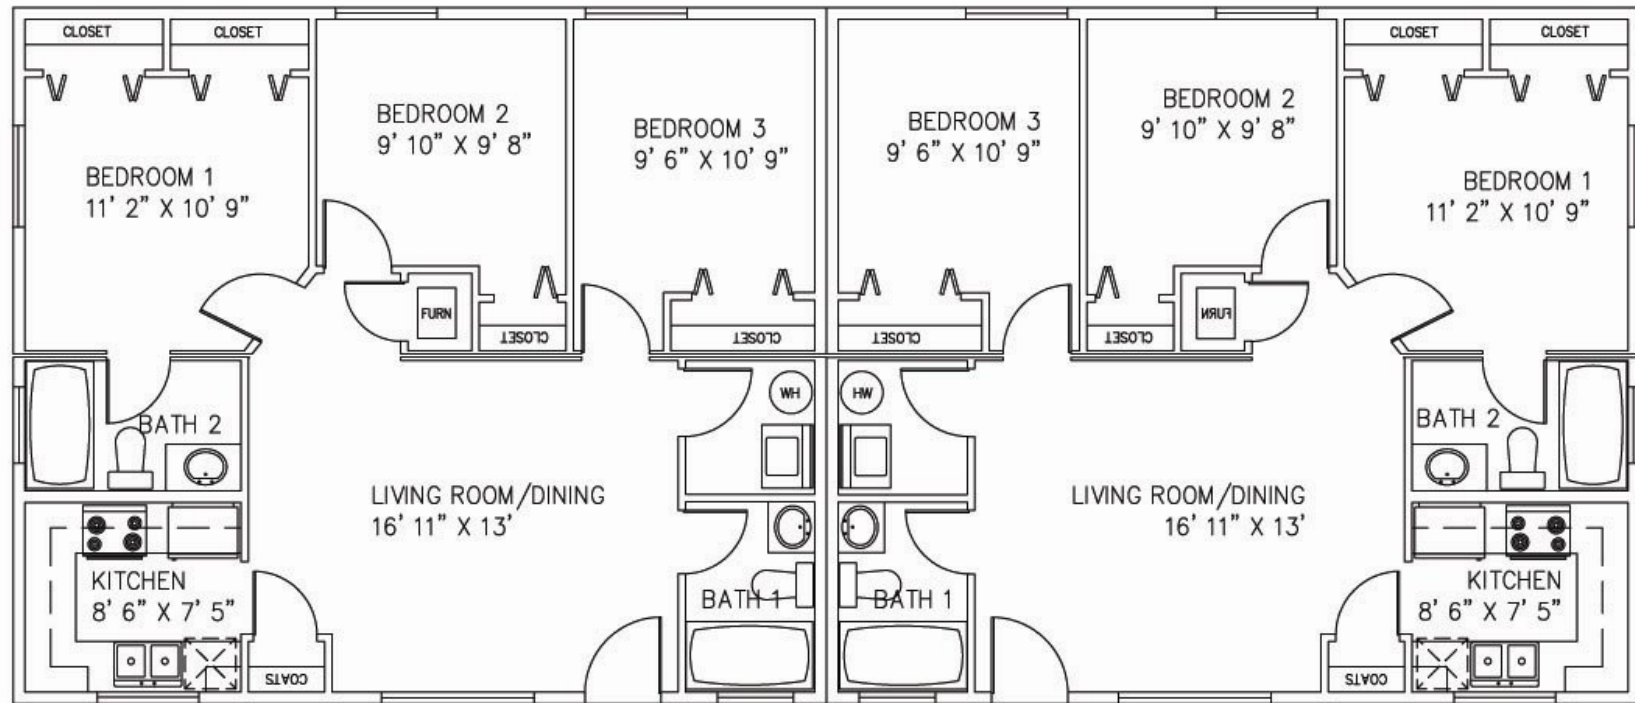

WELLINGTON DUPLEX - 880 SF UNIT, 3 BED, 2 BATH

WELLINGTON
32' X 27' 5" – 880 SQ FT (PER LIVING UNIT)
3 BEDROOMS – 2 BATHS