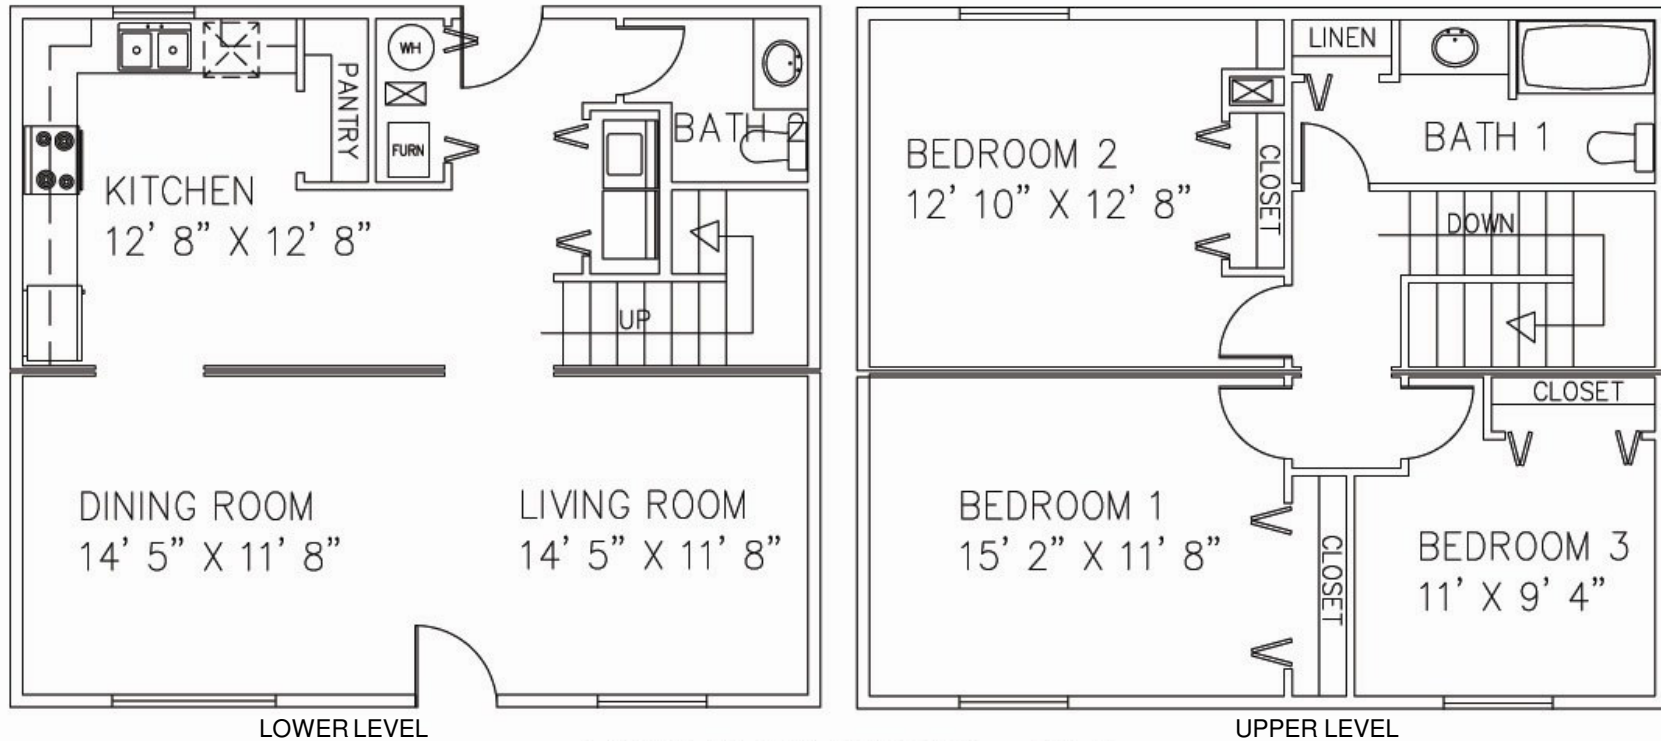

MULTI FAMILY

TOWNHOUSE III - 1528 SQ FT, 3 BED, 1 1/2 BATH

MULTI FAMILY SERIES – TH 3
29' 9" X 25' 9" – 1,528 SQ FT
3 BEDROOMS – 1 1/2 BATHS