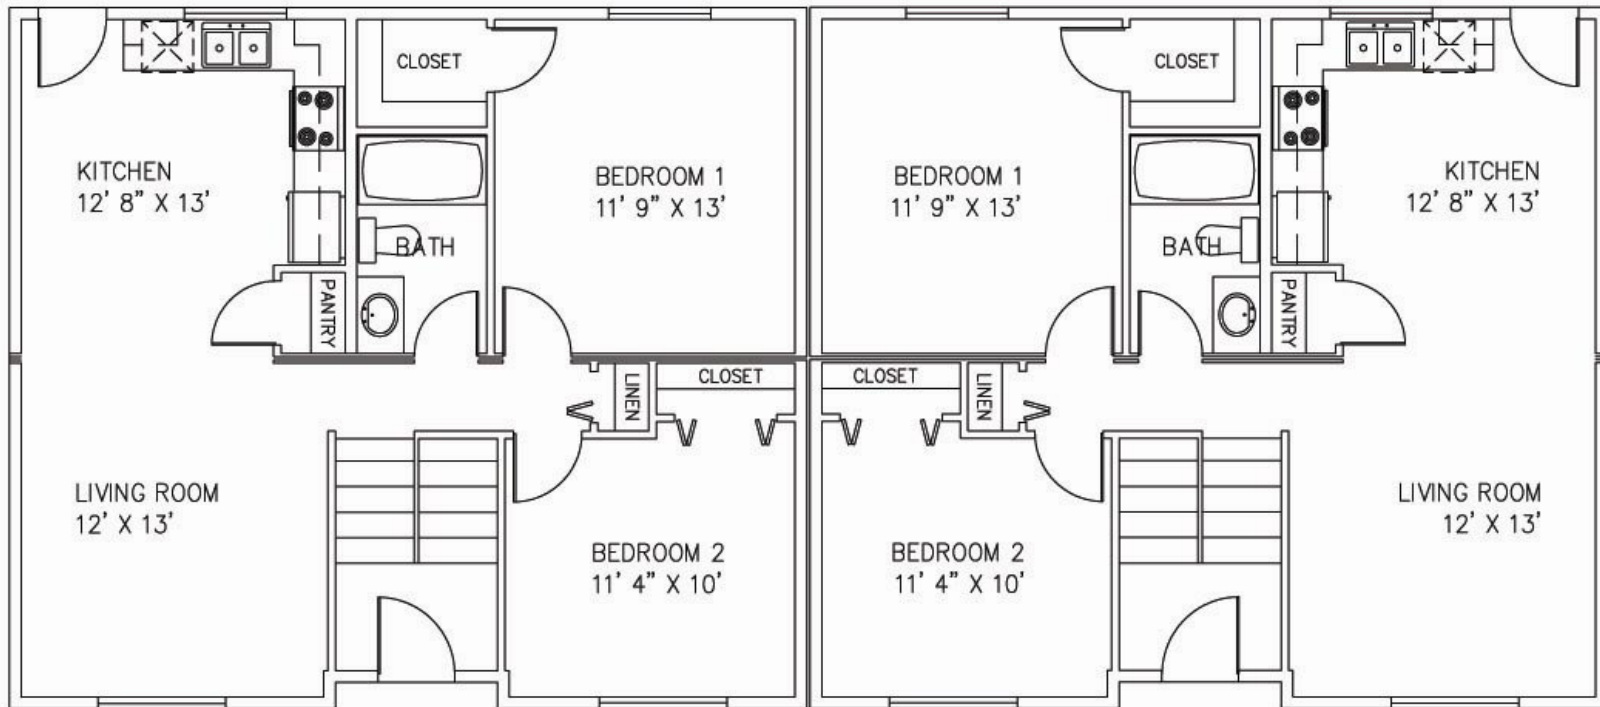

MULTI FAMILY

JACKSONVILLE TWIN - 840 SQ FT, 2 BED, 1 BATH

JACKSONVILLE TWIN HOME
62' X 27' 5" – 840 SQ FT
2 BEDROOMS – 1 BATH