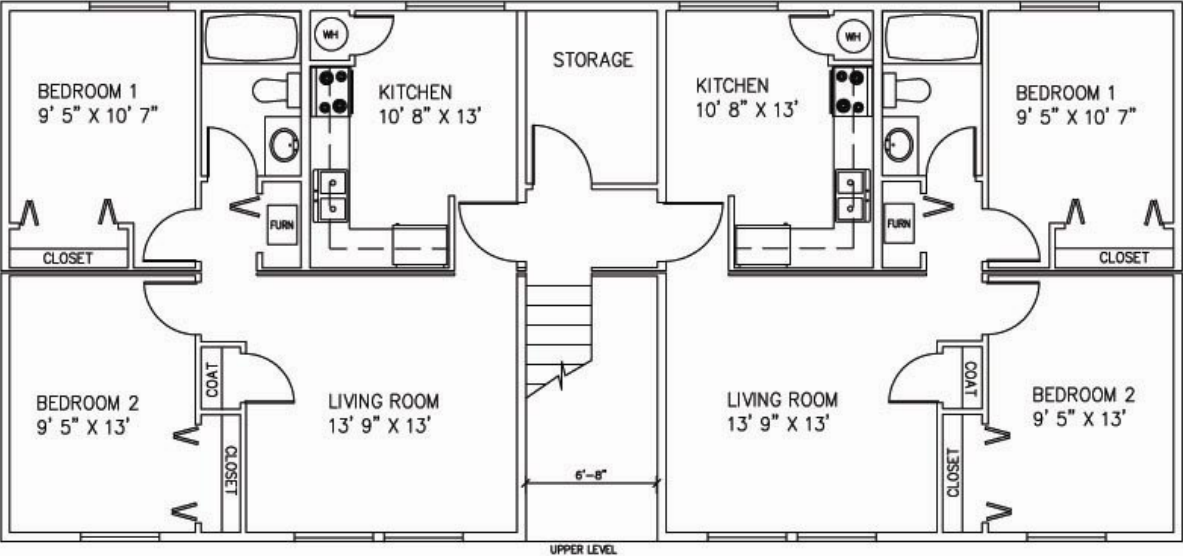

# HARTFORD FOURPLEX - 730 SF, 2 BED, 1 BATH

HARTFORD FOURPLEX  
60' X 27' 5" - 730 SQ FT  
2 BEDROOMS - 1 BATH