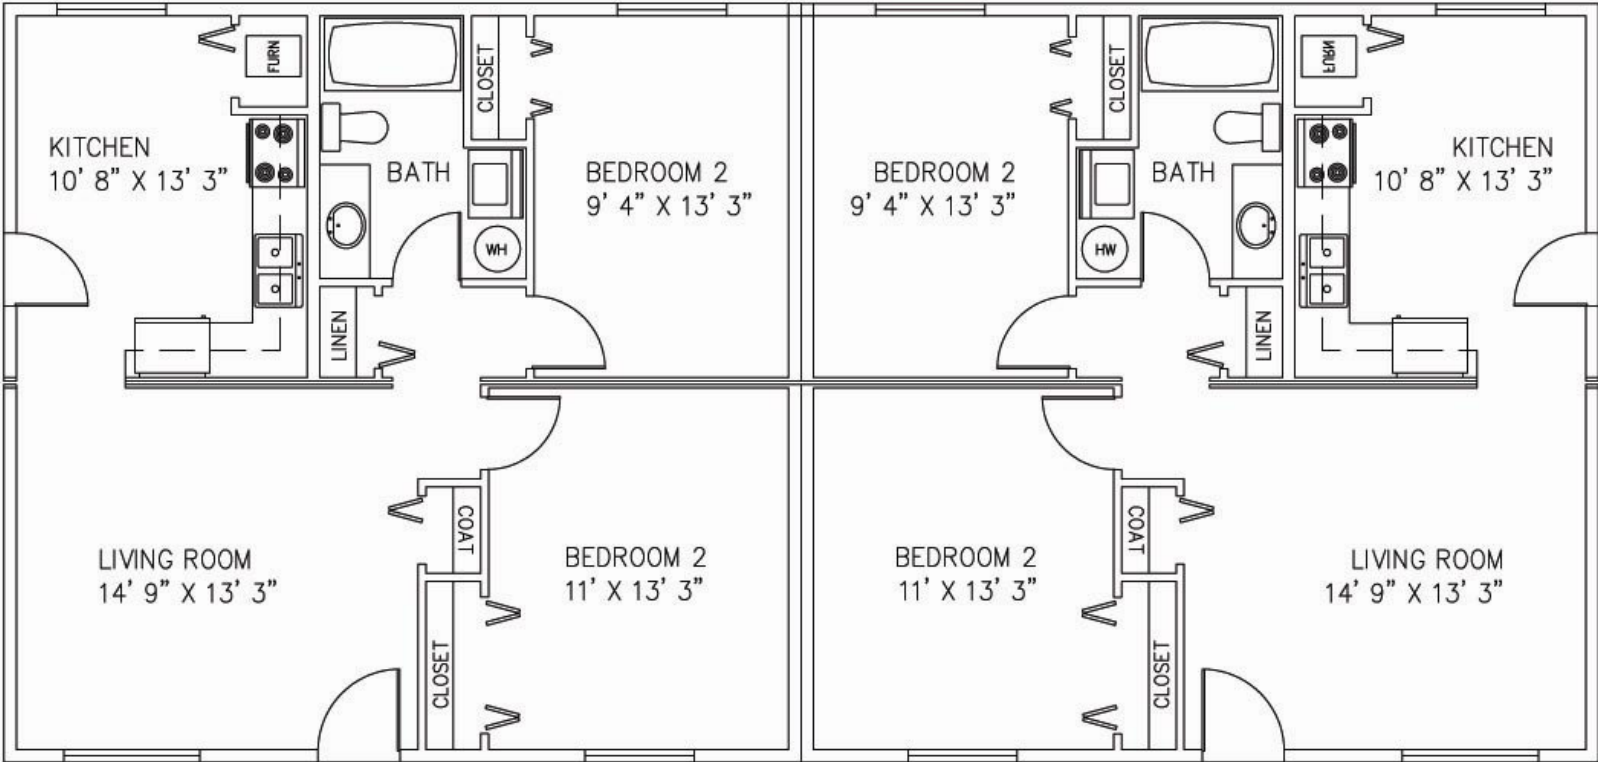

# BEDFORD DUPLEX - 795 SQ FT, 2 BED, 1 BATH

BEDFORD DUPLEX  
58' X 27' 9 1/2" - 795 SQ FT  
2 BEDROOMS - 1 BATH