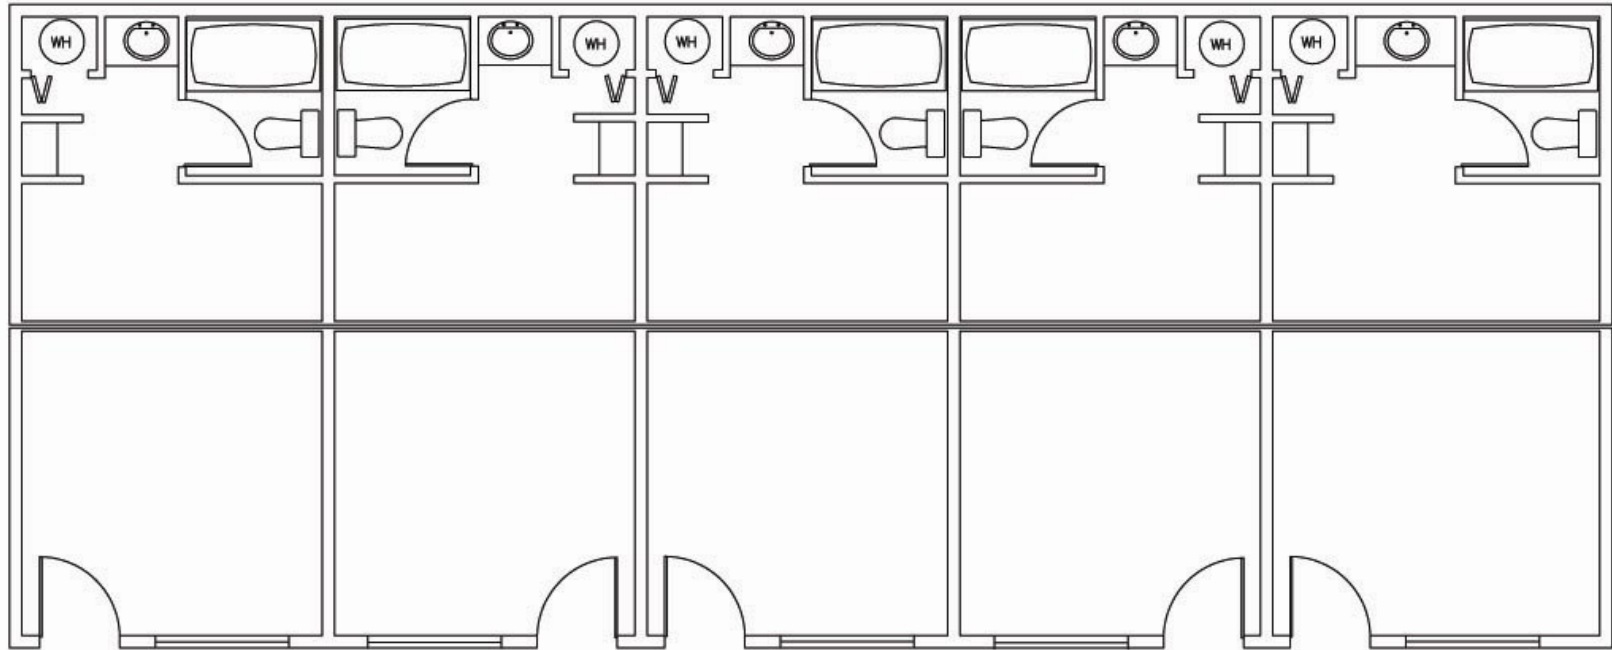

# BRIDGEPORT MOTEL

## 288 SQ FT PER UNIT

BRIDGEPORT MOTEL  
60' X 24' 1" - 288 SQ FT PER UNIT