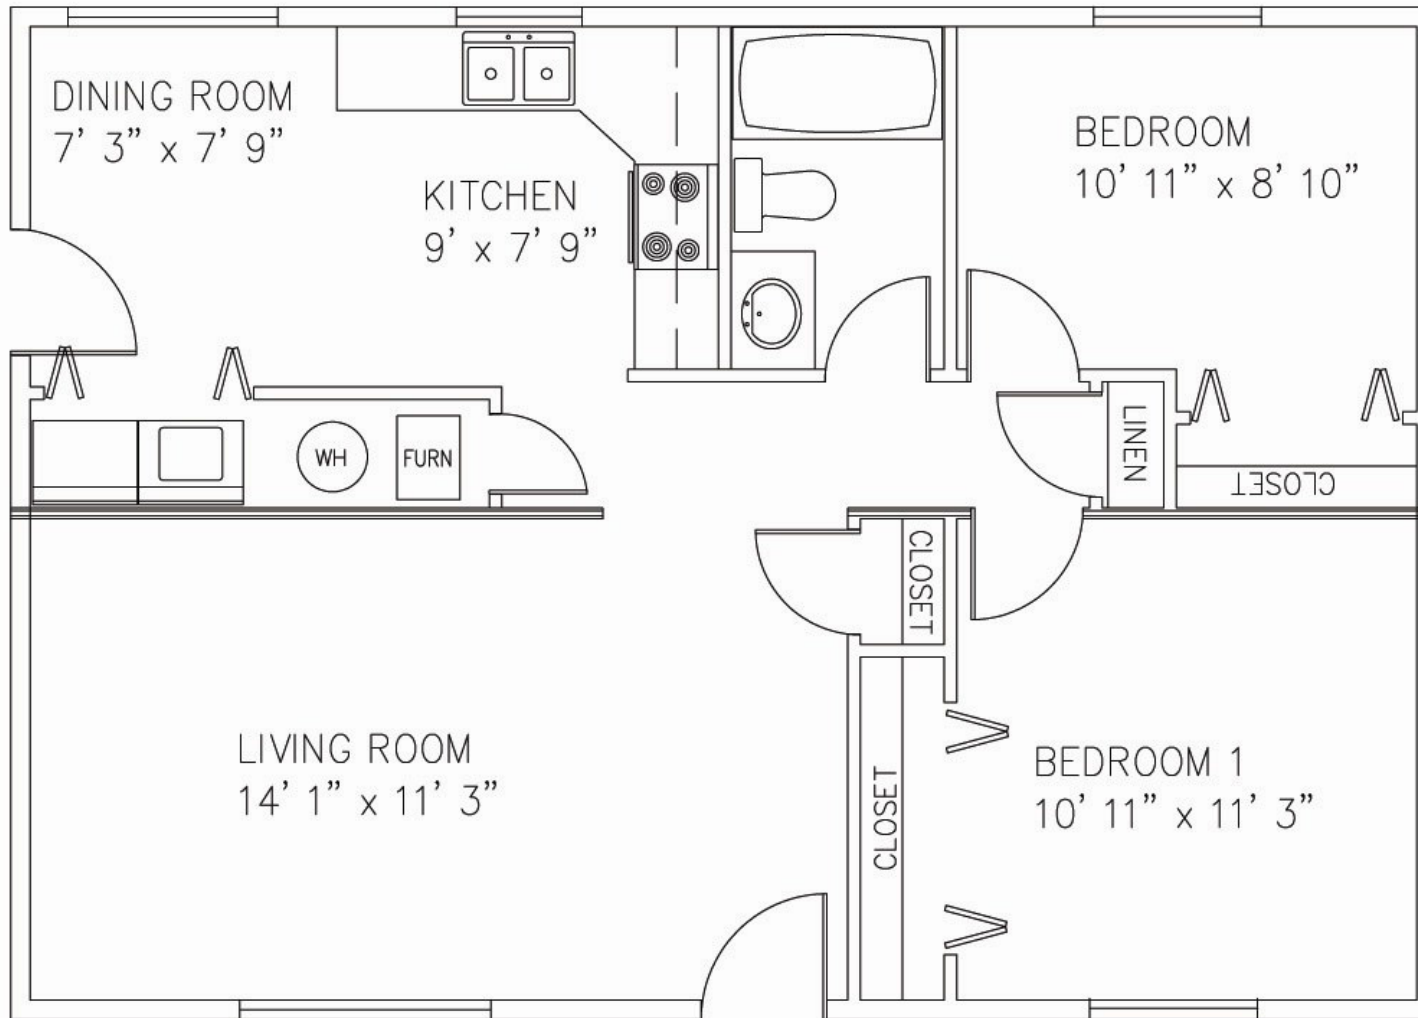

RAMBLER

SUNDANCE 820 SQ FT, 2 BED, 1 BATH

SUNDANCE
34' x 24' 1 1/2" – 820 SQ FT
2 BEDROOMS – 1 BATH