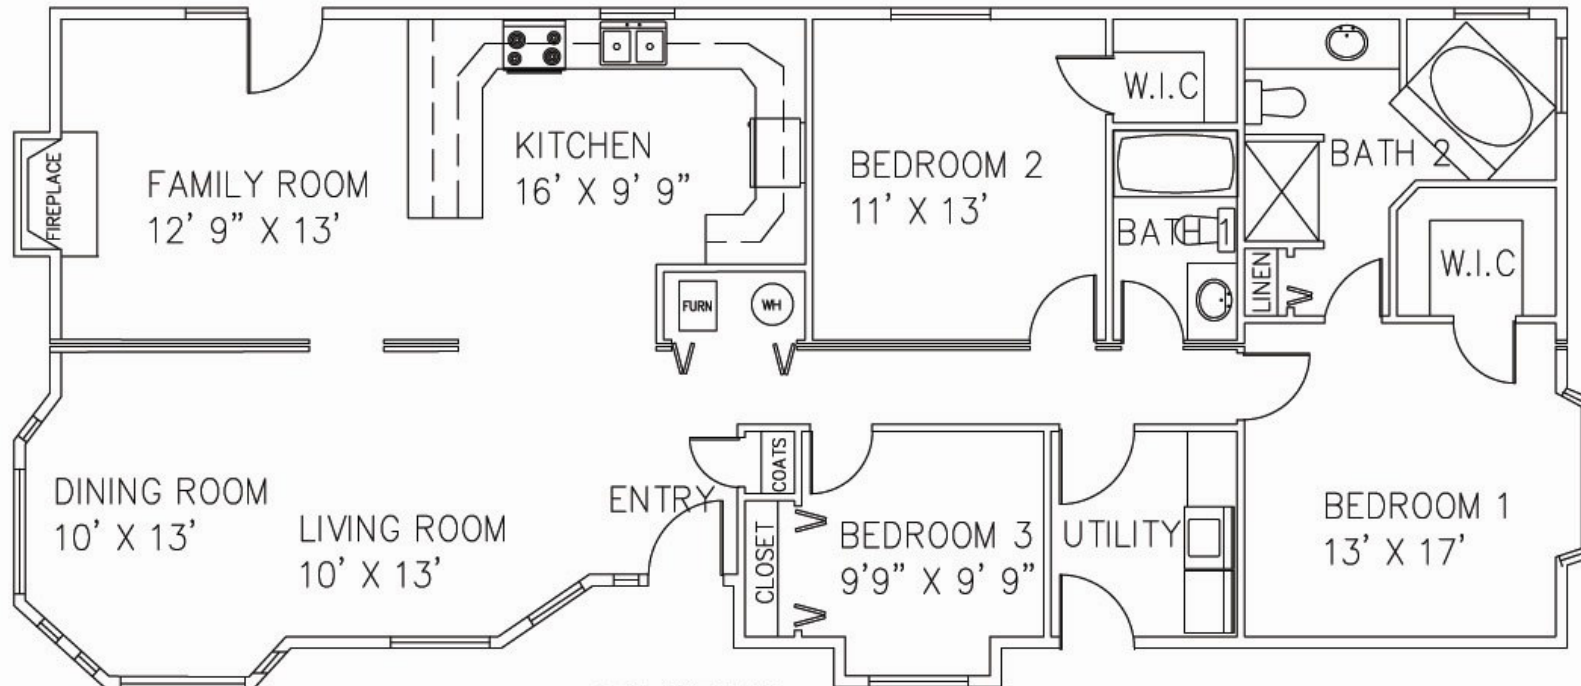

RAMBLER

STRATFORD 1644 SQ FT, 3 BED, 2 BATH

STRATFORD
60' X 27'5" – 1644 SQ FT
3 BEDROOMS – 2 BATHS