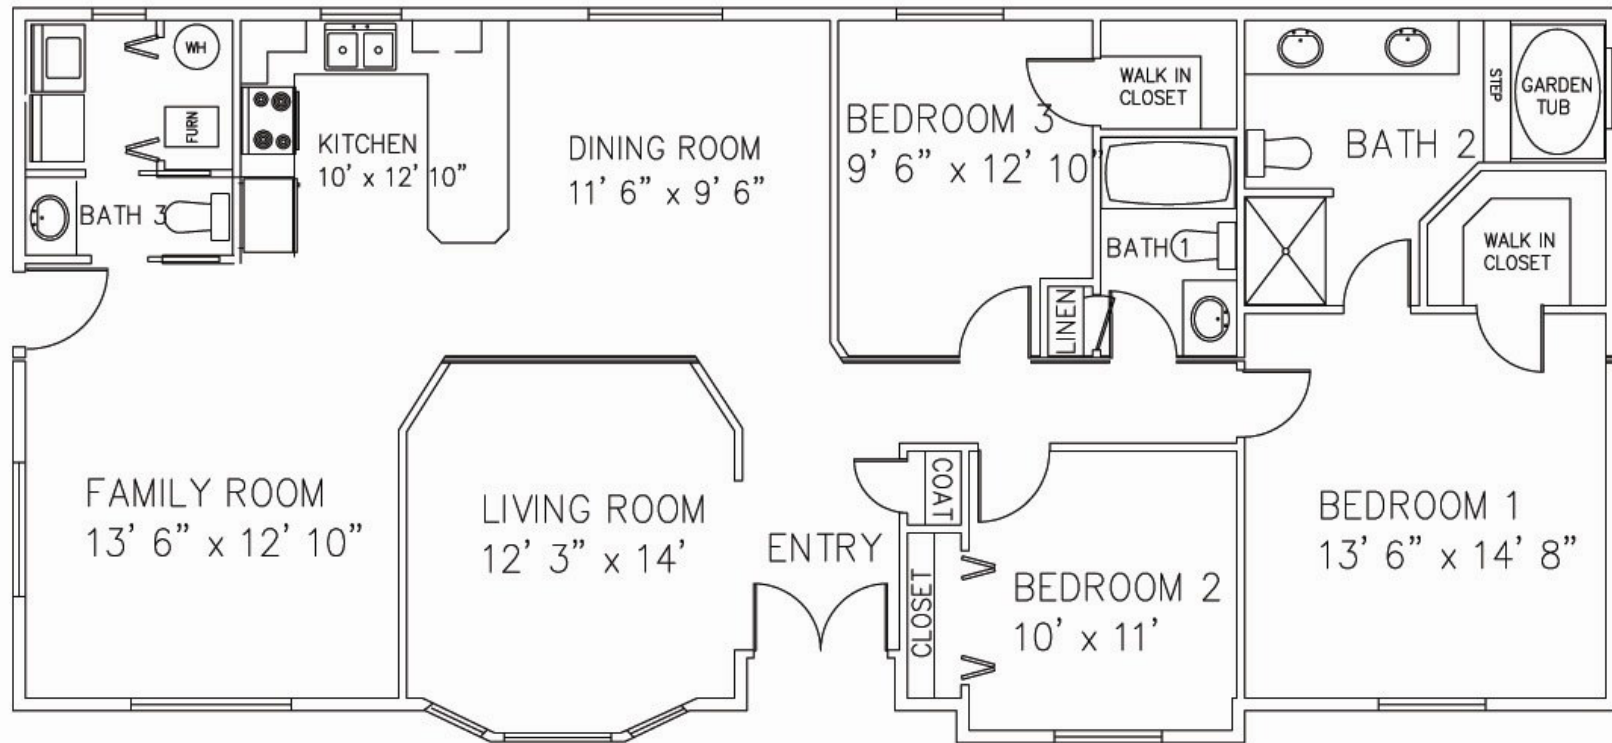

# LIVINGSTON 1650 SQ FT, 3 BED, 2 ½ BATH

LIVINGSTON  
60' x 27' 5" – 1650 SQ FT  
3 BEDROOMS – 2½ BATHS – FAMILY ROOM