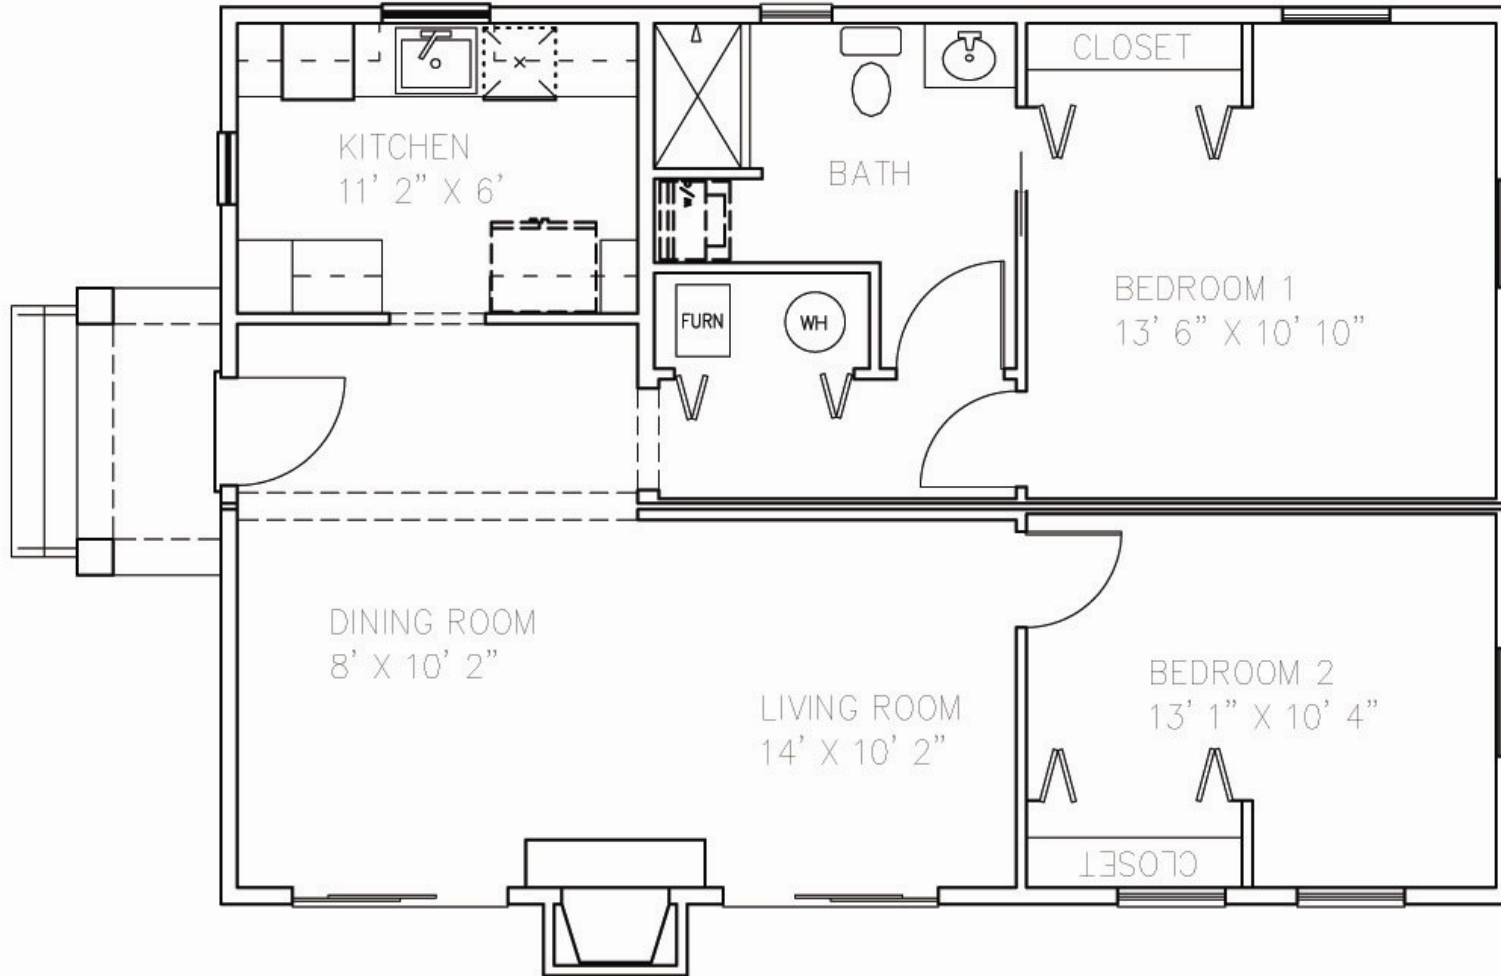

RAMBLER

FLORENCE 900 SQ FT, 2 BED, 1 BATH

FLORENCE
24' 10" X 36' – 900 SF
2 BEDROOM 1 BATH