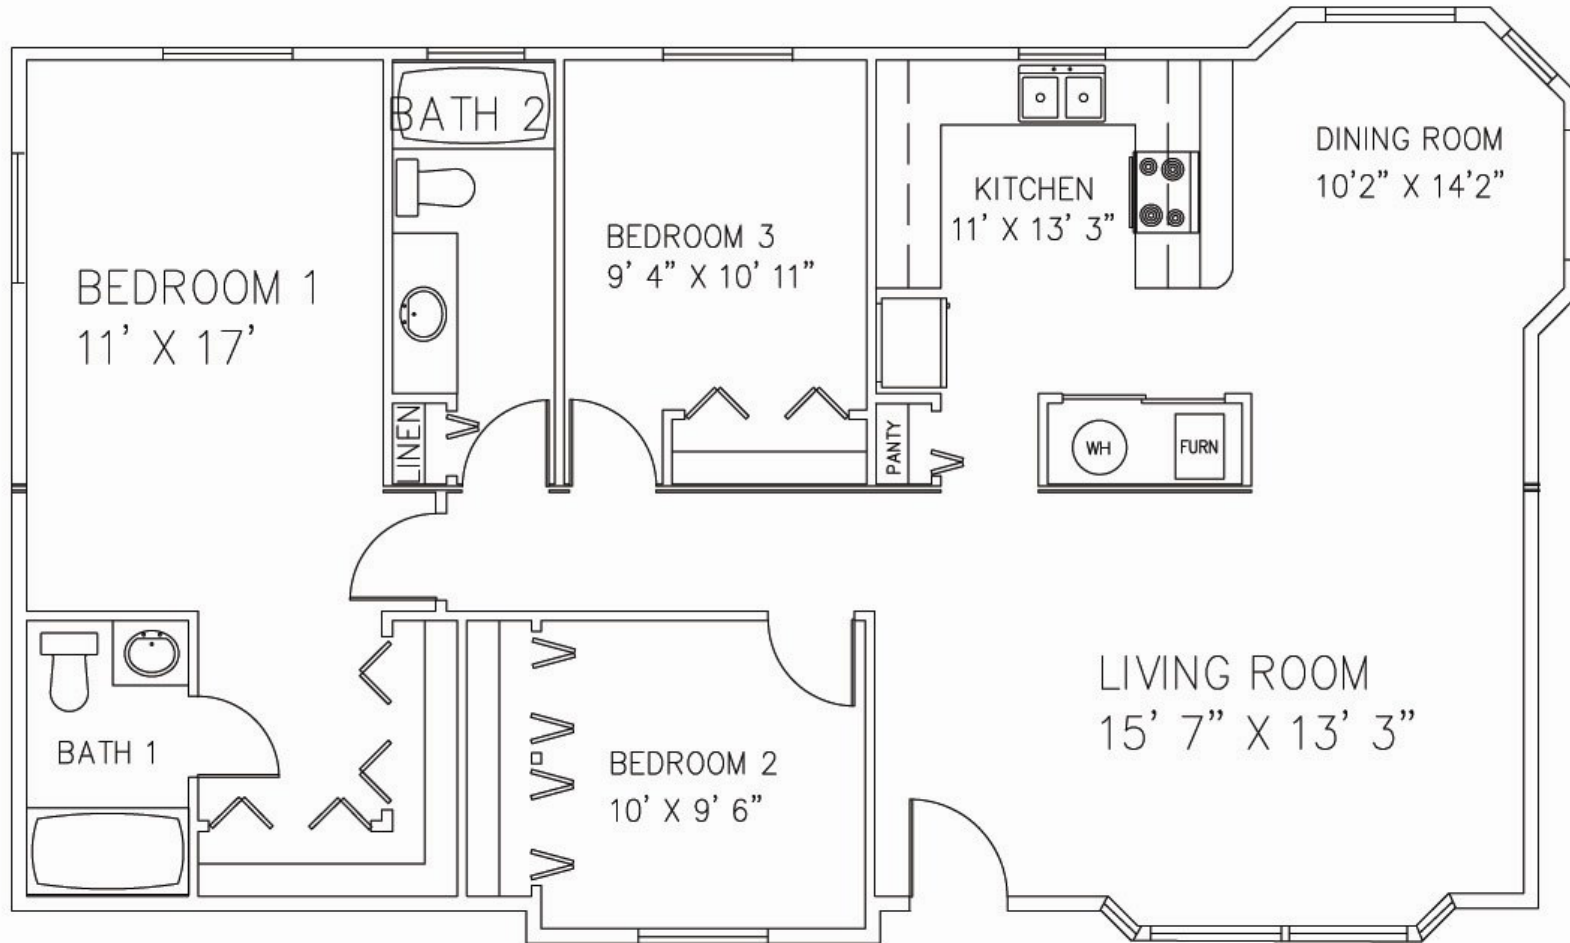

RAMBLER

FERNWOOD 1390 SQ FT, 3 BED, 2 BATH

FERNWOOD
48' X 28' 1" – 1390 SQ FT
3 BEDROOMS – 2 BATHS