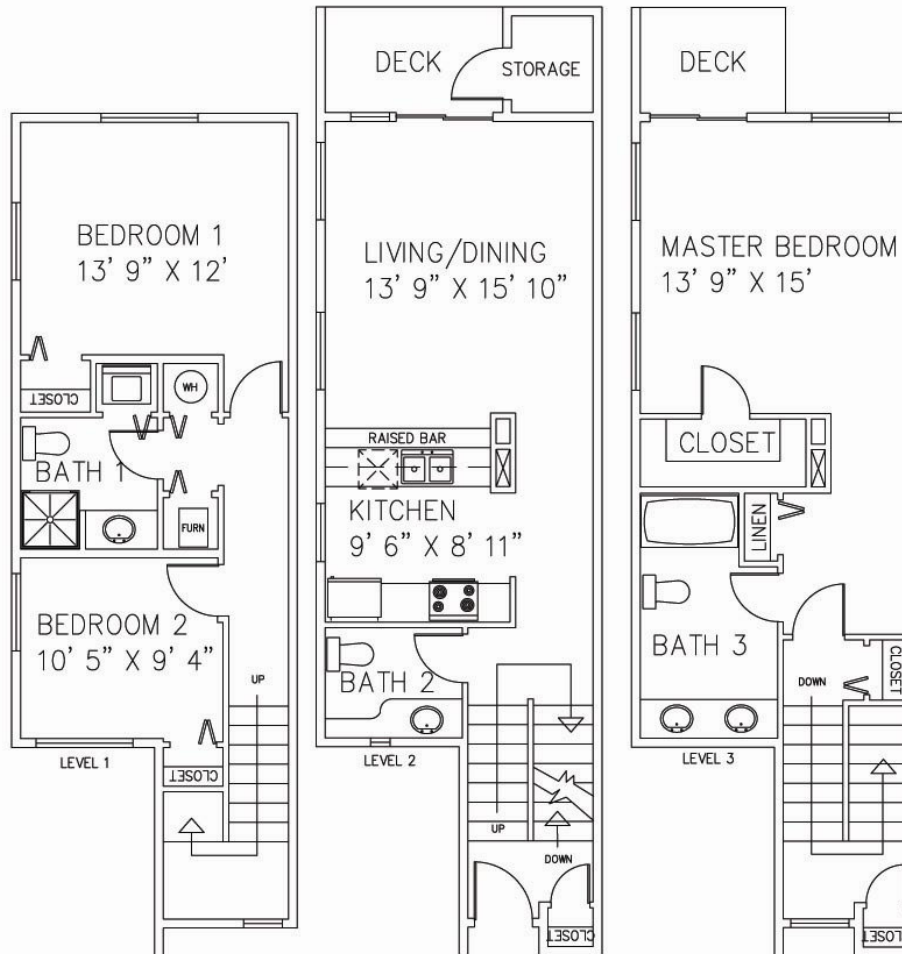

MULTI LEVELS

FRISCO BAY 1789 SQ FT, 3 BED, 2 ½ BATH

FRISCO BAY MULTI LEVEL
48' X 14' 9" - 1,789 SQ FT
3 BEDROOM - 2 1/2 BATH