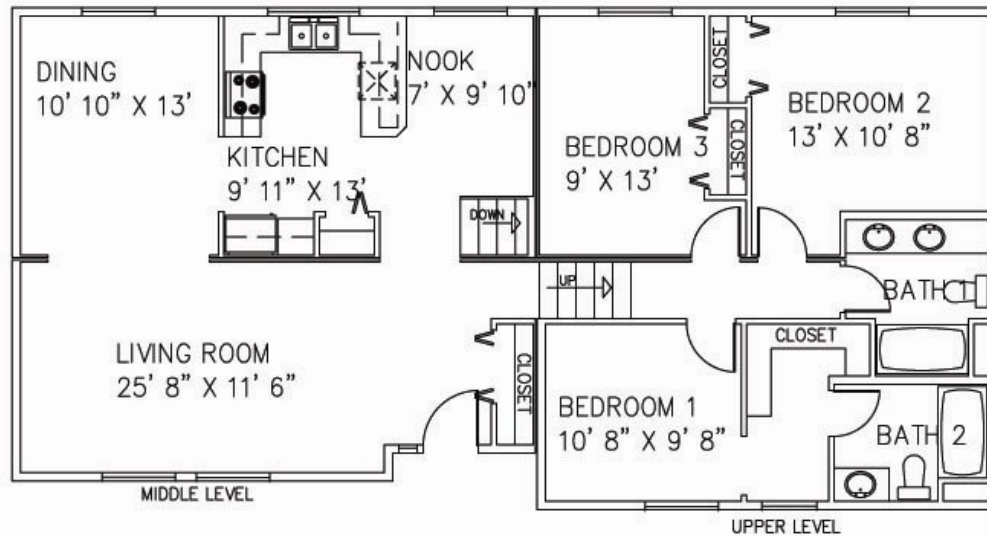

MULTI LEVELS

ALPINE 2521 SQ FT 3 BED, 2 BATH

ALPINE MULTI LEVEL
54' X 24' 1" - 2521 TOTAL SQ FT
LOWER 1102 - MIDDLE 730 - UPPER 689
3 BEDROOMS - 2 BATHS