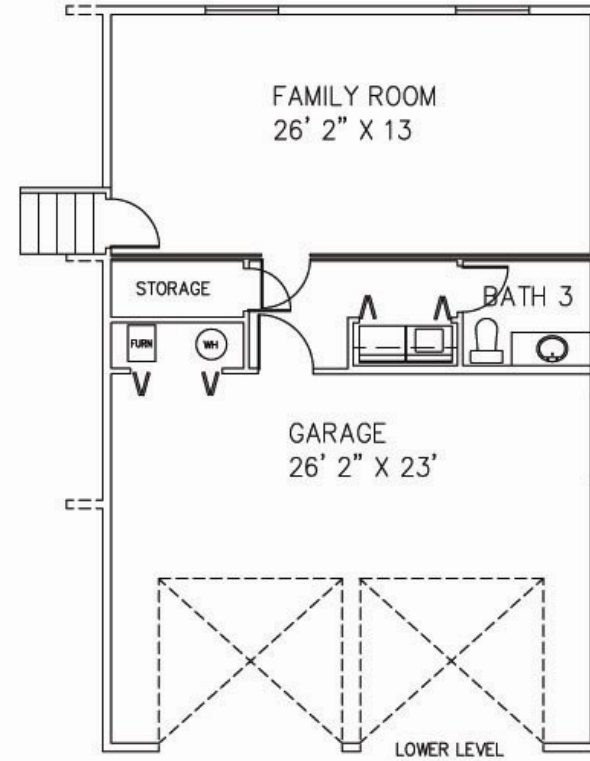

MULTI LEVELS

ALPINE 2521 SQ FT 3 BED, 2 BATH

ALPINE MULTI LEVEL
54' X 24' 1" - 2521 TOTAL SQ FT
LOWER 1102 - MIDDLE 730 - UPPER 689
3 BEDROOMS - 2 BATHS