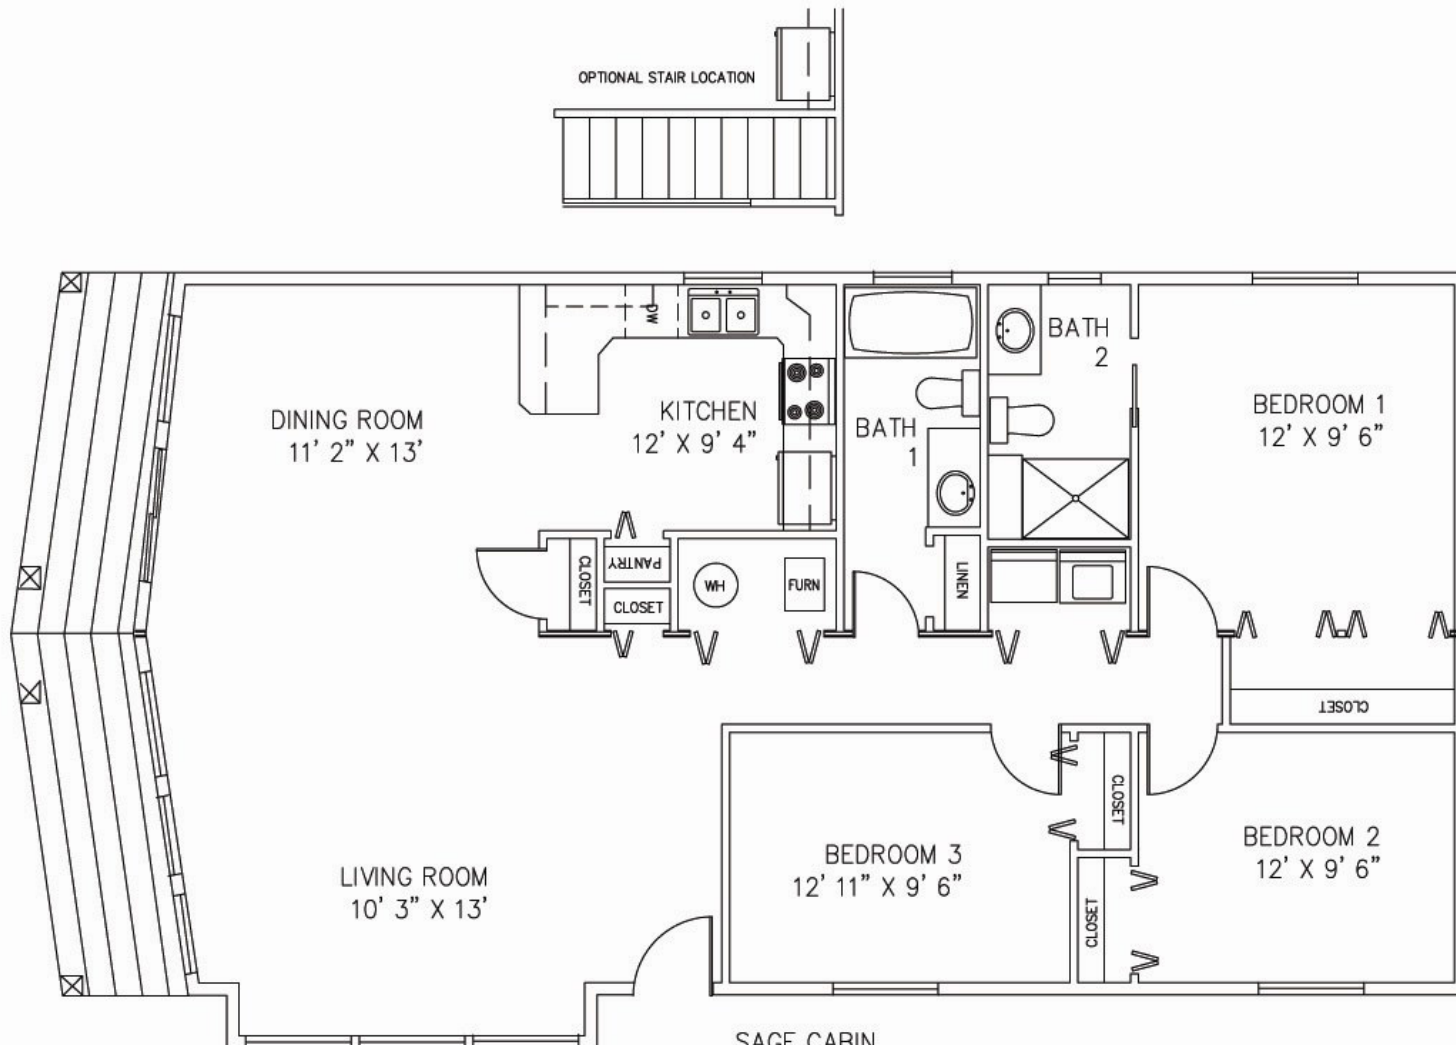

## CABINS

# SAGE 1380 SQ FT, 3 BED, 1 ¾ BATH

SAGE CABIN  
48' X 27' 5" – 1380 SQ FT  
3 BEDROOMS – 1 ¾ BATHS